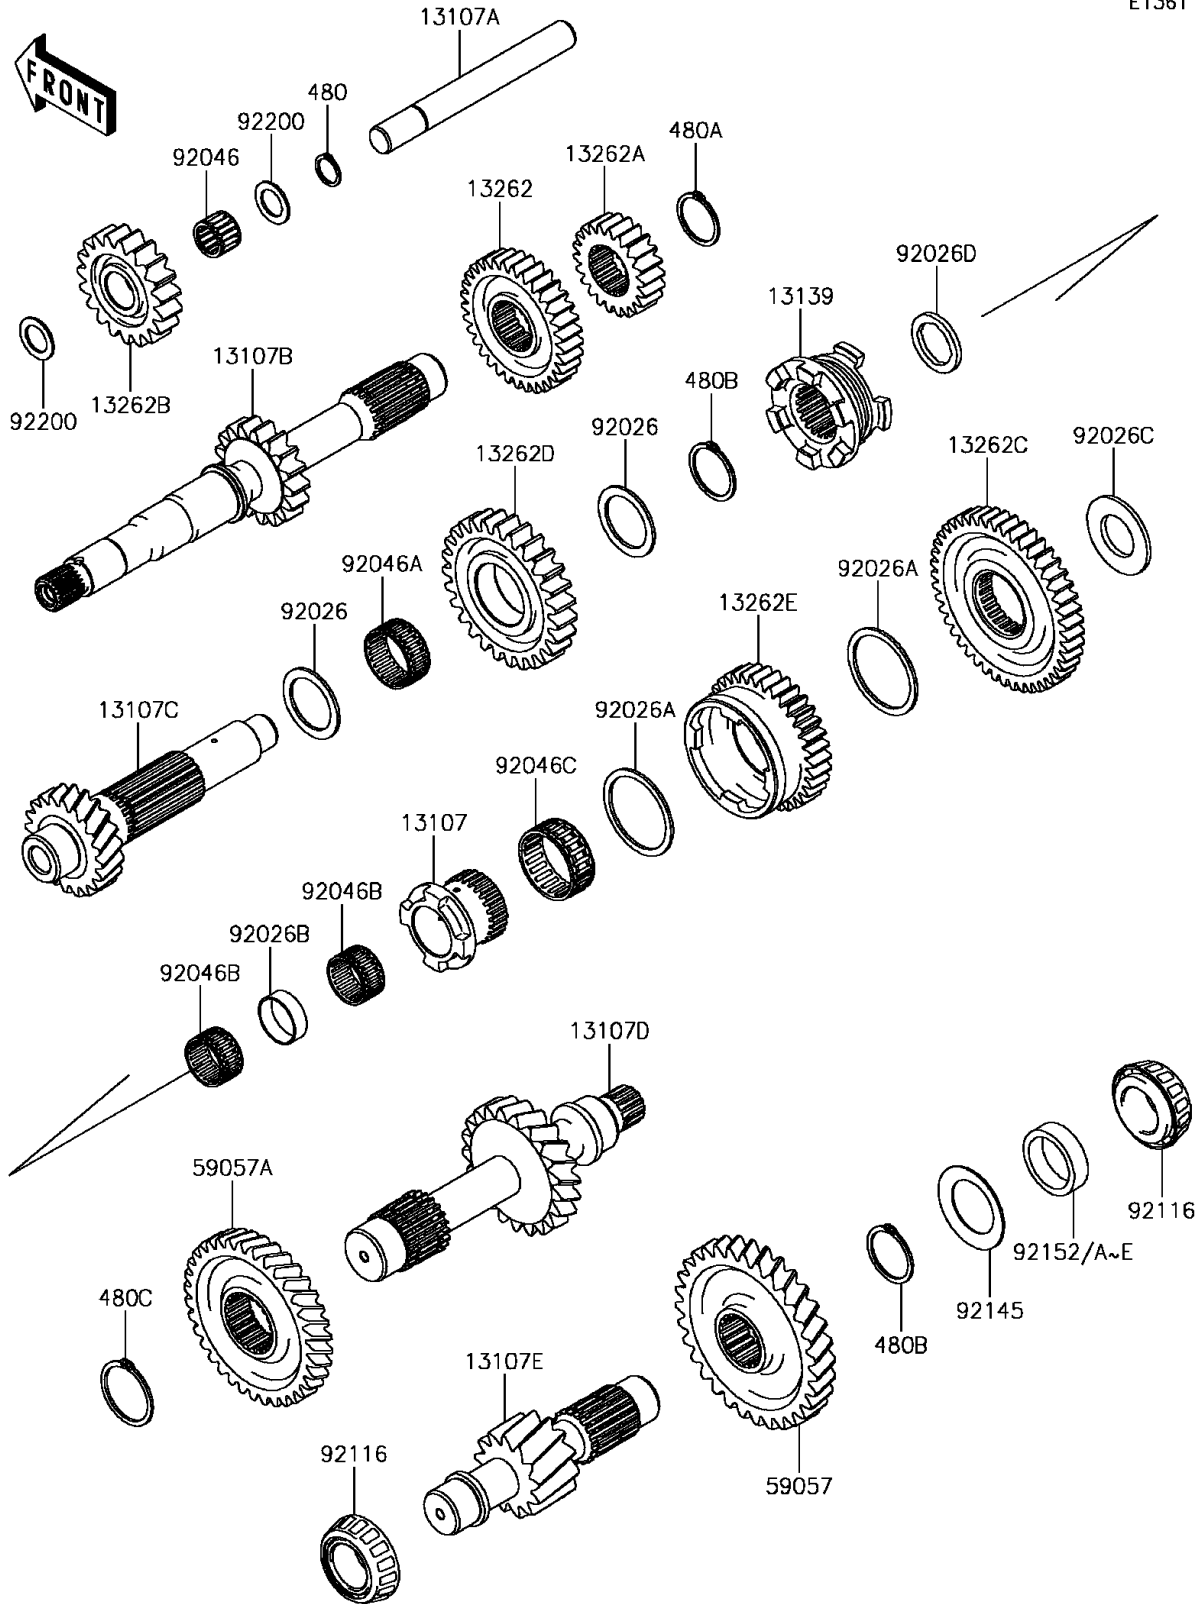

# 2017 Mule PRO-FXT EPS Camo PARTS DIAGRAM

Transmission

E1361

## 2017 Mule PRO-FXT EPS Camo PARTS LIST

### Transmission

ITEM NAME	PART NUMBER	QUANTITY
SHAFT (Ref # 13107)	13107-0779	1
SHAFT,IDLE REV (Ref # 13107A)	13107-0780	1
SHAFT,INPUT,17T (Ref # 13107B)	13107-0782	1
SHAFT,COUNTER,20T (Ref # 13107C)	13107-0783	1
SHAFT,3RD,21T (Ref # 13107D)	13107-0784	1
SHAFT,4TH,13T (Ref # 13107E)	13107-0785	1
SHIFTER (Ref # 13139)	13139-0022	1
GEAR,INPUT HI,33T (Ref # 13262)	13262-1085	1
GEAR,INPUT LOW,22T (Ref # 13262A)	13262-1086	1
GEAR,IDLE REV,19T (Ref # 13262B)	13262-1087	1
GEAR,COUNTER LOW,45T (Ref # 13262C)	13262-1088	1
GEAR,COUNTER REV,27T (Ref # 13262D)	13262-1089	1
GEAR,COUNTER HI,34T (Ref # 13262E)	13262-1090	1
CIRCLIP-TYPE-C,18MM (Ref # 480)	480J1800	1
CIRCLIP-TYPE-C,32MM (Ref # 480A)	480J3200	1
CIRCLIP (Ref # 480B)	480J3500	2
CIRCLIP (Ref # 480C)	480J4000	1
GEAR-HELICAL,31T (Ref # 59057)	59057-0013	1
GEAR-HELICAL,3RD,35T (Ref # 59057A)	59057-0015	1
SPACER,35.2X47X2 (Ref # 92026)	92026-0765	2
SPACER,49.2X58X2 (Ref # 92026A)	92026-0766	2
SPACER,29.4X31.8X10 (Ref # 92026B)	92026-0767	1
SPACER (Ref # 92026C)	92026-0768	1
SPACER,28.2X39X3.6 (Ref # 92026D)	92026-0795	1
BEARING-NEEDLE,FMJ-182417 (Ref # 92046)	92046-0040	1
BEARING-NEEDLE,35X40X17 (Ref # 92046A)	92046-0611	1
BEARING-NEEDLE,KT283317C3 (Ref # 92046B)	92046-0621	2
BEARING-NEEDLE,HIGH GEAR (Ref # 92046C)	92046-1276	1
BEARING-ROLLER (Ref # 92116)	92116-0007	2

### Transmission

ITEM NAME	PART NUMBER	QUANTITY
SPRING (Ref # 92145)	92145-1575	1
COLLAR,L=12.1 (Ref # 92152)	92152-1815	AR
COLLAR,L=12.3 (Ref # 92152A)	92152-1816	AR
COLLAR,L=12.5 (Ref # 92152B)	92152-1817	AR
COLLAR,L=12.7 (Ref # 92152C)	92152-1818	AR
COLLAR,L=12.9 (Ref # 92152D)	92152-1819	AR
COLLAR,L=13.1 (Ref # 92152E)	92152-1820	AR
WASHER,18.2X28X1.5 (Ref # 92200)	92200-0716	2