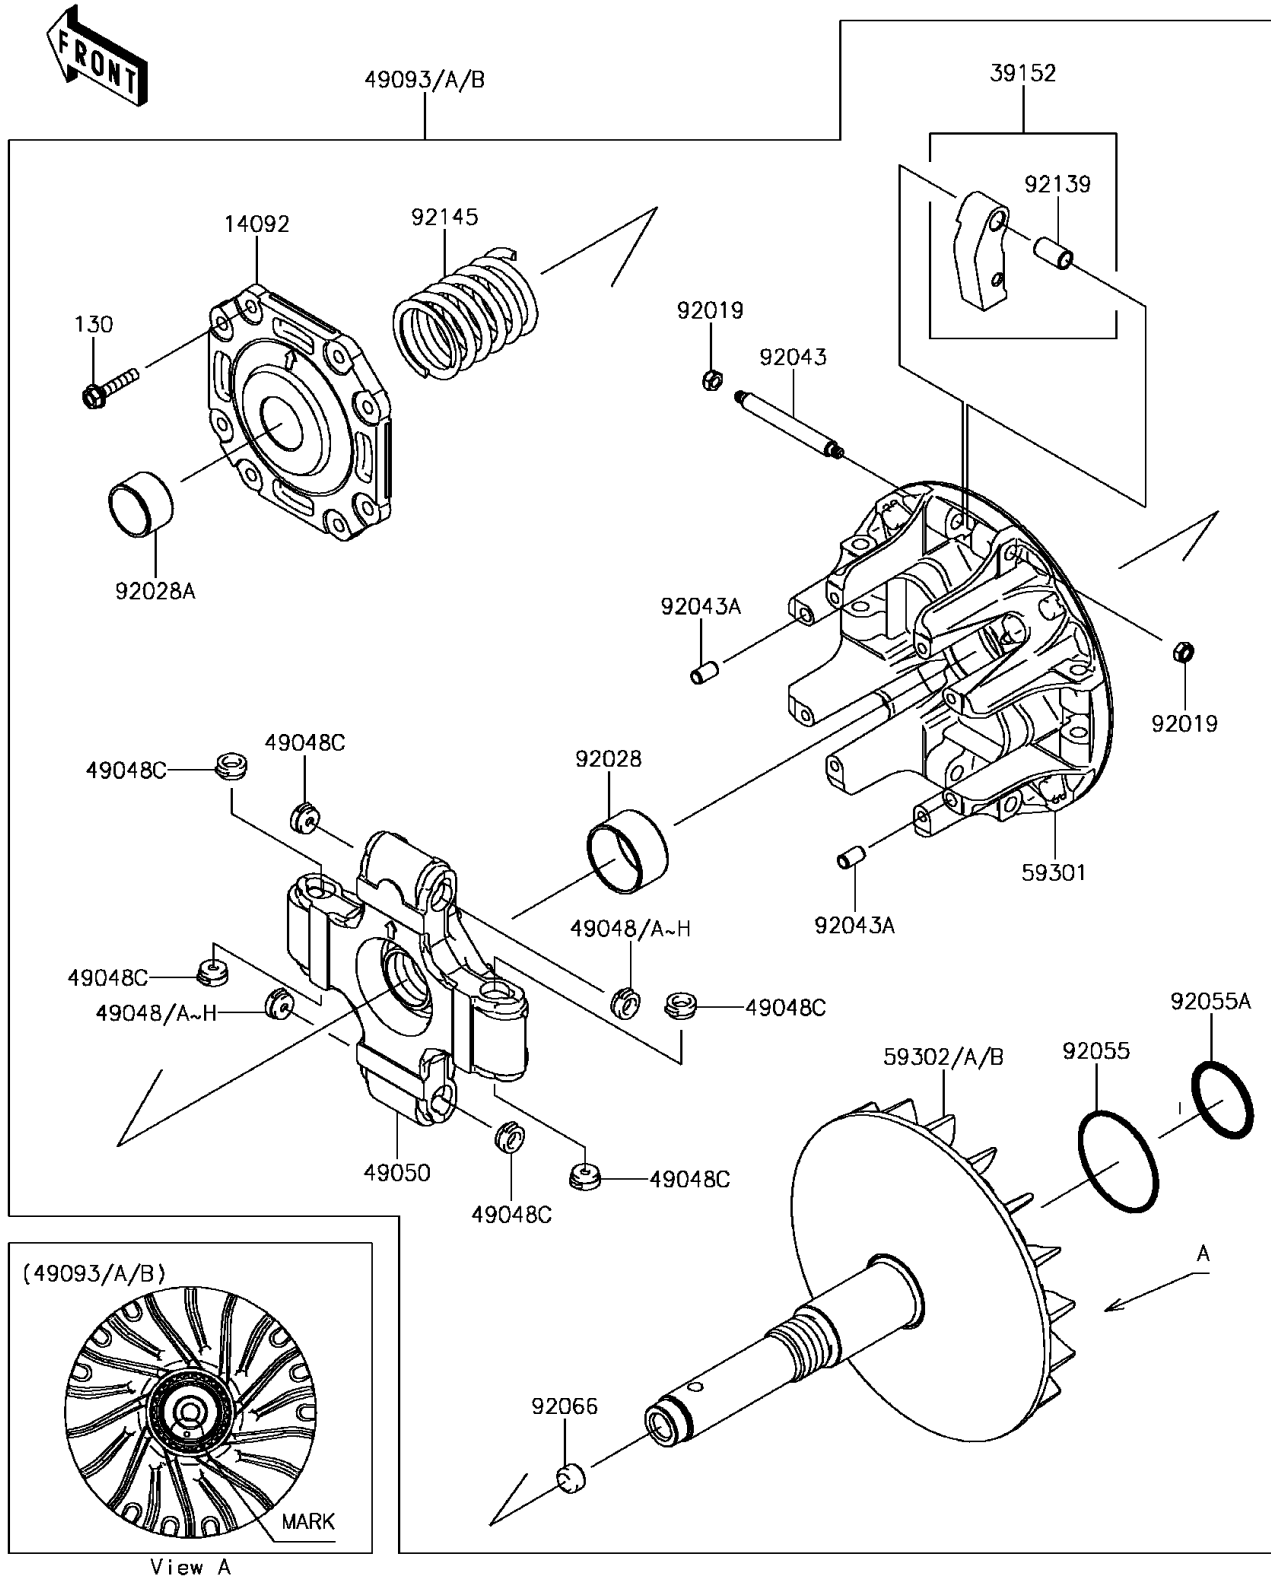

2017 Mule PRO-FXT EPS Camo PARTS DIAGRAM

Drive Converter

E1391

2017 Mule PRO-FXT EPS Camo PARTS LIST

Drive Converter

ITEM NAME	PART NUMBER	QUANTITY
BOLT-FLANGED,6X30 (Ref # 130)	130CA0630	8
COVER (Ref # 14092)	14092-1201	1
WEIGHT-RAMP (Ref # 39152)	39152-0039	4
SHOE,T=7.2 (Ref # 49048)	49048-1087	AR
SHOE,T=7.3 (Ref # 49048A)	49048-1088	AR
SHOE,T=7.4 (Ref # 49048B)	49048-1089	AR
SHOE,T=7.5 (Ref # 49048C)	49048-1090	8
SHOE,T=7.6 (Ref # 49048D)	49048-1091	AR
SHOE,T=7.7 (Ref # 49048E)	49048-1092	AR
SHOE,T=7.8 (Ref # 49048F)	49048-1093	AR
SHOE,T=7.9 (Ref # 49048G)	49048-1094	AR
SHOE,T=8.0 (Ref # 49048H)	49048-1095	AR
SPIDER (Ref # 49050)	49050-1083	1
CONVERTER-DRIVE,B MARK,WHITE (Ref # 49093)	49093-0071	1
CONVERTER-DRIVE,A MARK,BLUE (Ref # 49093A)	49093-0072	1
CONVERTER-DRIVE,C MARK,YELLOW (Ref # 49093B)	49093-0073	1
SHEAVE-MOVABLE (Ref # 59301)	59301-0025	1
SHEAVE-COMP,B MARK,WHITE (Ref # 59302)	59302-0092	1
SHEAVE-COMP,A MARK,BLUE (Ref # 59302A)	59302-0093	1
SHEAVE-COMP,C MARK,YELLOW (Ref # 59302B)	59302-0094	1
NUT,LOCK,6MM (Ref # 92019)	92019-008	8
BUSHING (Ref # 92028)	92028-1975	1
BUSHING (Ref # 92028A)	92028-1980	1
PIN (Ref # 92043)	92043-0809	4
PIN,6.2X8X14 (Ref # 92043A)	92043-1263	2
RING-O,59.5X2.4 (Ref # 92055)	92055-0753	1
RING-O,3.5X39.7 (Ref # 92055A)	92055-0789	1
PLUG (Ref # 92066)	92066-0784	1
BUSHING,9X11X19.75 (Ref # 92139)	92139-1103	4

2017 Mule PRO-FXT EPS Camo PARTS LIST

Drive Converter

ITEM NAME	PART NUMBER	QUANTITY
SPRING (Ref # 92145)	92145-1576	1