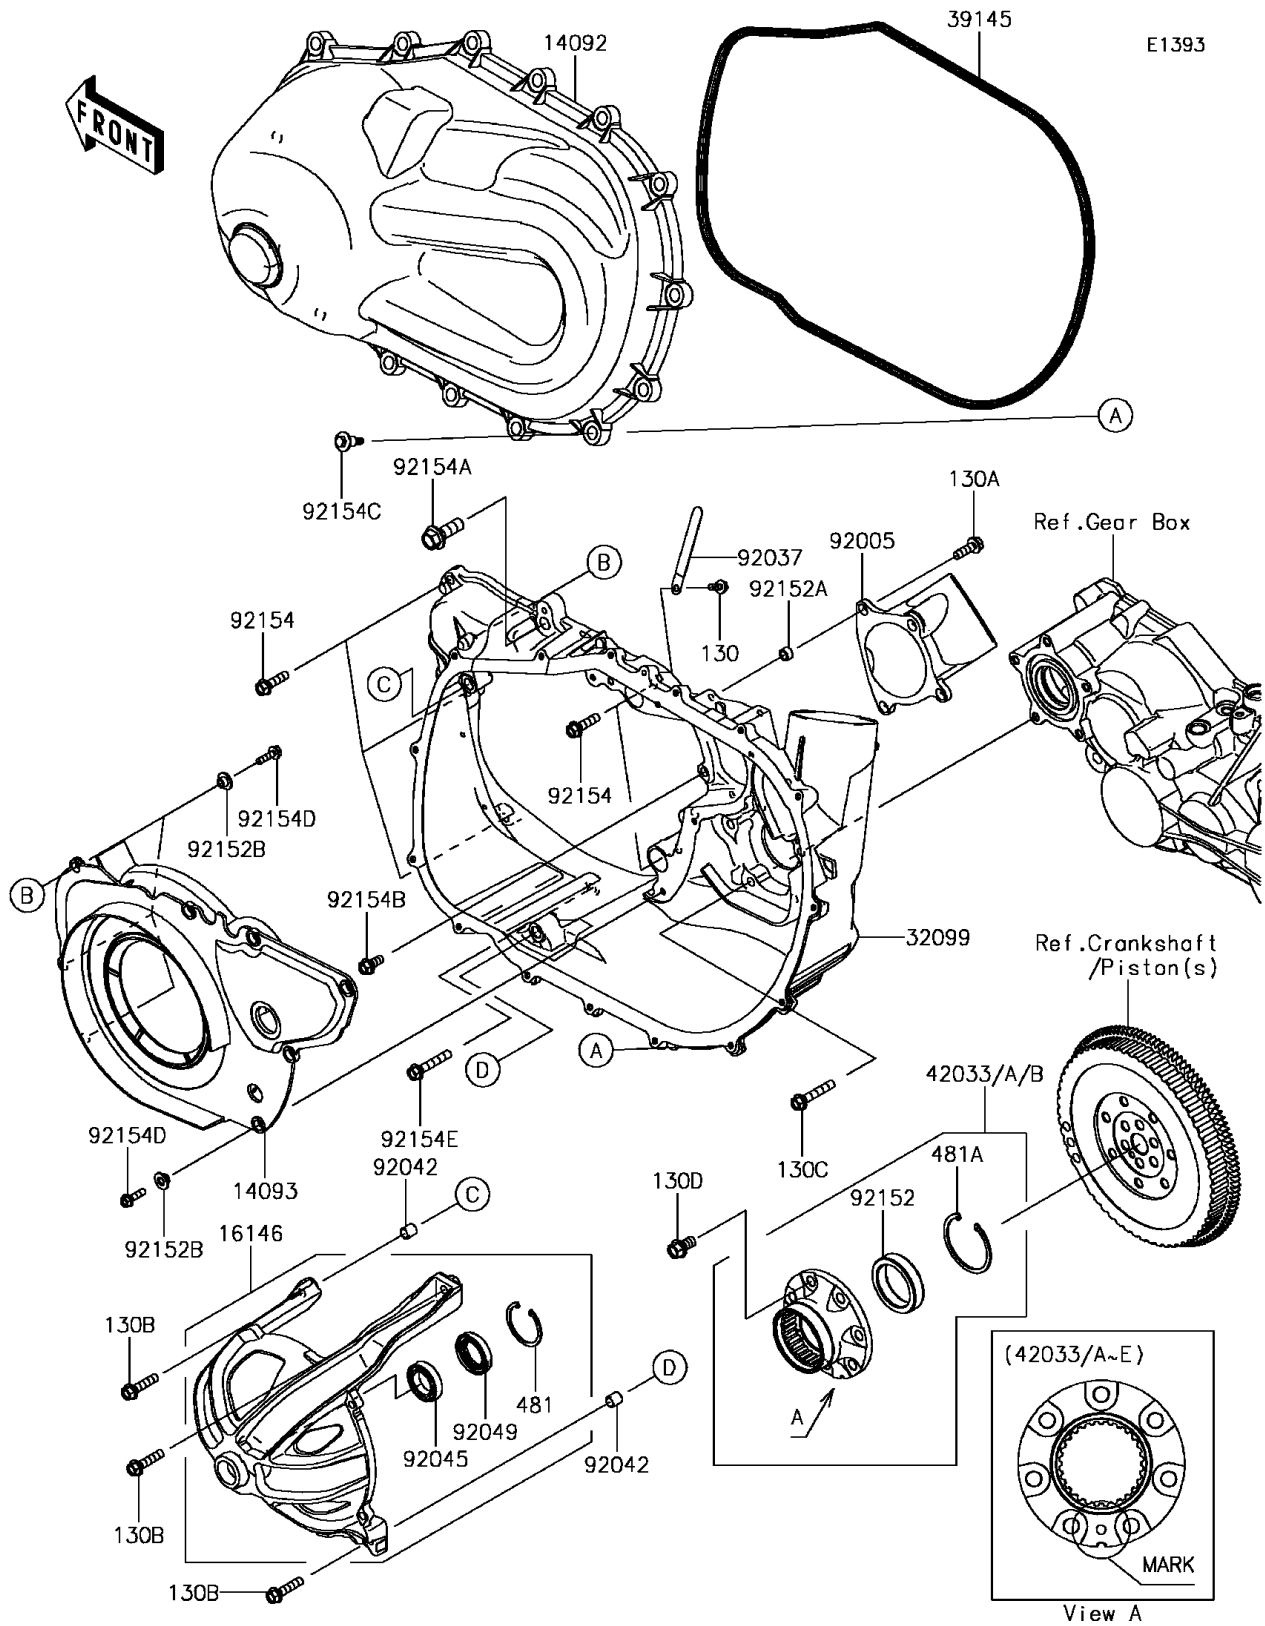

2017 Mule PRO-FXT EPS Camo PARTS DIAGRAM

Converter Cover

2017 Mule PRO-FXT EPS Camo PARTS LIST

Converter Cover

ITEM NAME	PART NUMBER	QUANTITY
BOLT-FLANGED,6X14 (Ref # 130)	130BA0614	1
BOLT-FLANGED,8X25 (Ref # 130A)	130BA0825	4
BOLT-FLANGED,8X35 (Ref # 130B)	130BA0835	3
BOLT-FLANGED,8X45 (Ref # 130C)	130BA0845	5
BOLT-FLANGED,10X18 (Ref # 130D)	130CA1018	7
COVER,CVT (Ref # 14092)	14092-1202	1
COVER (Ref # 14093)	14093-0050	1
COVER-ASSY (Ref # 16146)	16146-0734	1
CASE,CVT (Ref # 32099)	32099-0746	1
TRIM-SEAL (Ref # 39145)	39145-0047	1
COUPLING-ASSY,B MARK,WHITE (Ref # 42033)	42033-0582	1
COUPLING-ASSY,A MARK,BLUE (Ref # 42033A)	42033-0583	1
COUPLING-ASSY,C MARK,YELLOW (Ref # 42033B)	42033-0584	1
CIRCLIP-TYPE-C,45MM (Ref # 481)	481J4500	1
CIRCLIP (Ref # 481A)	481J6200	1
FITTING,INTAKE (Ref # 92005)	92005-0762	1
CLAMP (Ref # 92037)	92037-1993	1
PIN,DOWEL,12X14 (Ref # 92042)	92042-031	2
BEARING-BALL,#6905 (Ref # 92045)	92045-036	1
SEAL-OIL,HTC 28X45X8 (Ref # 92049)	92049-0767	1
COLLAR (Ref # 92152)	92152-1822	1
COLLAR,8.8X12.3X6.9 (Ref # 92152A)	92152-1853	4
COLLAR (Ref # 92152B)	92152-1931	8
BOLT,FLANGED,8X30 (Ref # 92154)	92154-0850	5
BOLT,FLANGED,12X35 (Ref # 92154A)	92154-1337	1
BOLT,FLANGED,8X18 (Ref # 92154B)	92154-1386	1
BOLT,CVT COVER (Ref # 92154C)	92154-1522	15
BOLT,FLANGED,6X22 (Ref # 92154D)	92154-1525	8
BOLT,FLANGED,8X45 (Ref # 92154E)	92154-1526	1