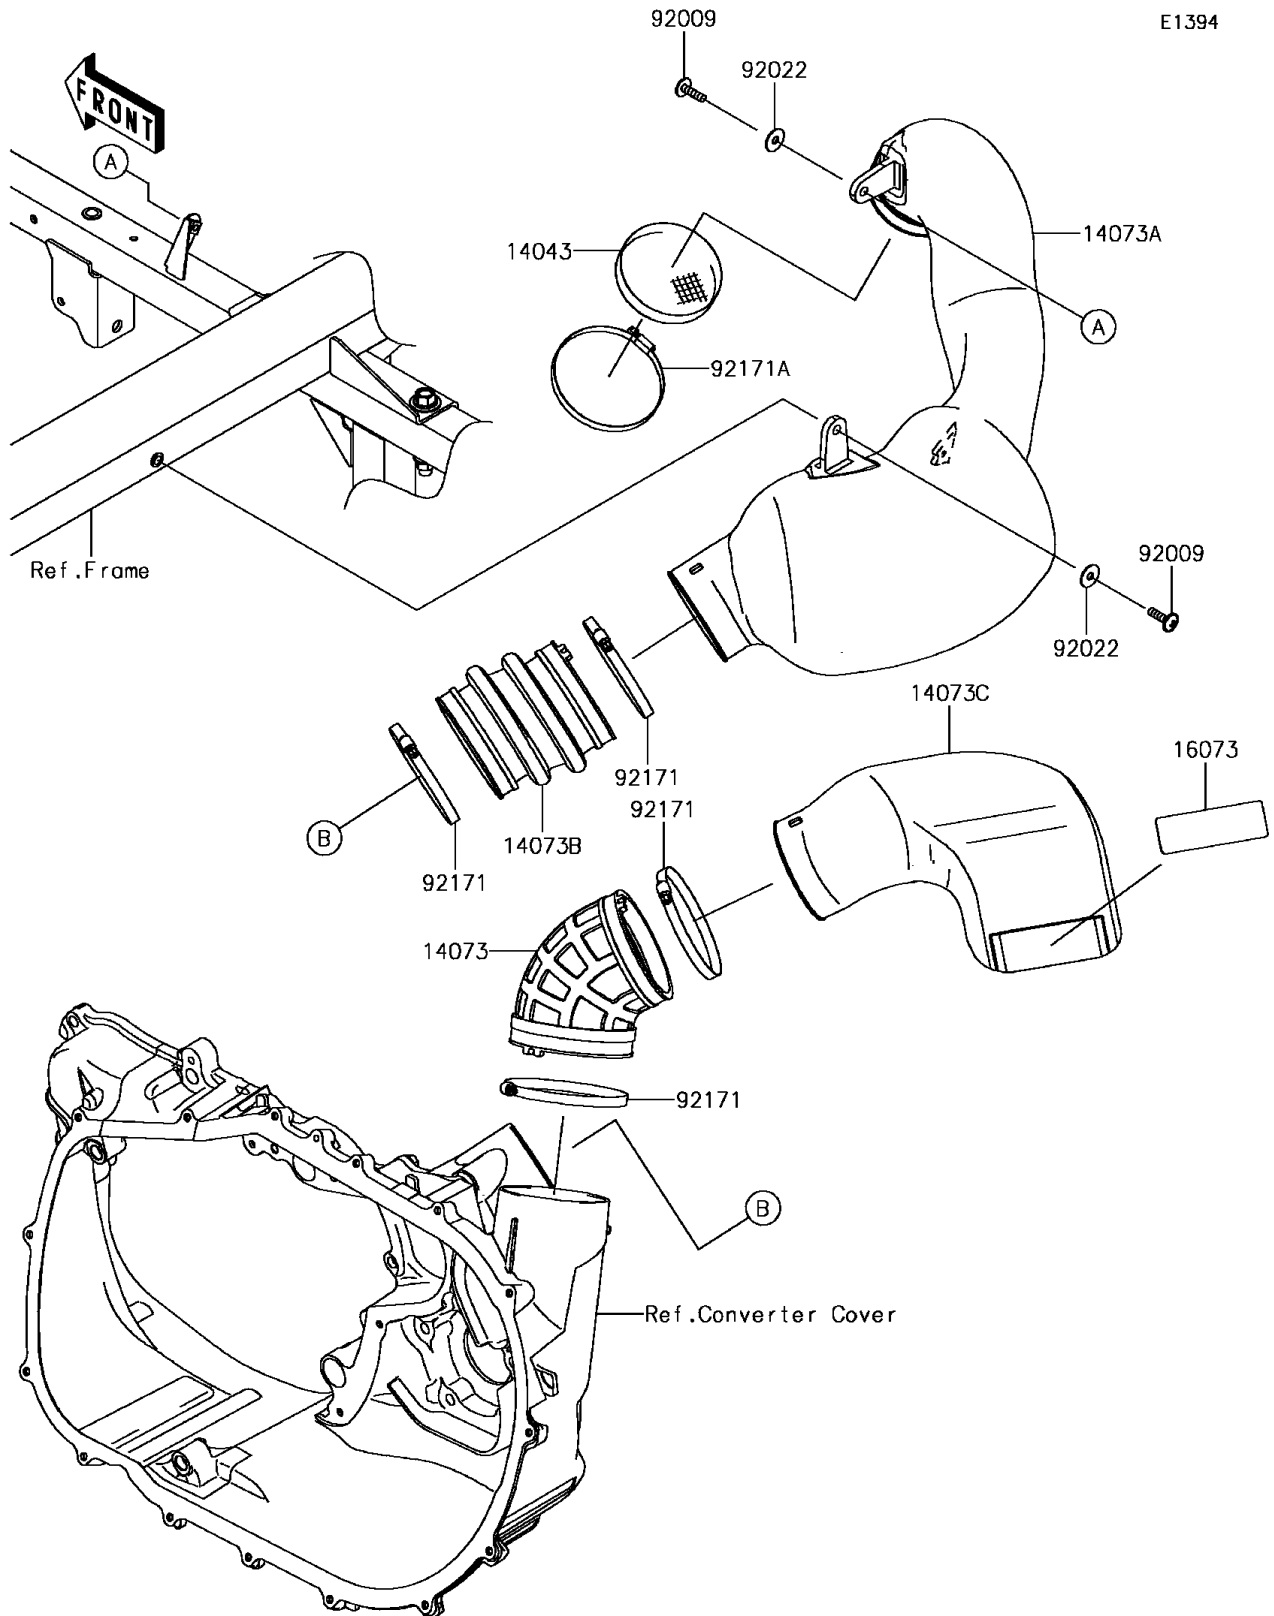

2017 Mule PRO-FXT EPS Camo PARTS DIAGRAM

Air Cleaner-Belt Converter

E1394

2017 Mule PRO-FXT EPS Camo PARTS LIST

Air Cleaner-Belt Converter

ITEM NAME	PART NUMBER	QUANTITY
FILTER (Ref # 14043)	14043-0013	1
DUCT,EXHAUST (Ref # 14073)	14073-0788	1
DUCT,INTAKE (Ref # 14073A)	14073-0789	1
DUCT,INTAKE (Ref # 14073B)	14073-0790	1
DUCT,EXHAUST (Ref # 14073C)	14073-0793	1
INSULATOR (Ref # 16073)	16073-0826	1
SCREW,6X22 (Ref # 92009)	92009-1441	2
WASHER,PLAIN,6MM (Ref # 92022)	92022-165	2
CLAMP (Ref # 92171)	92171-1383	4
CLAMP (Ref # 92171A)	92171-3716	1