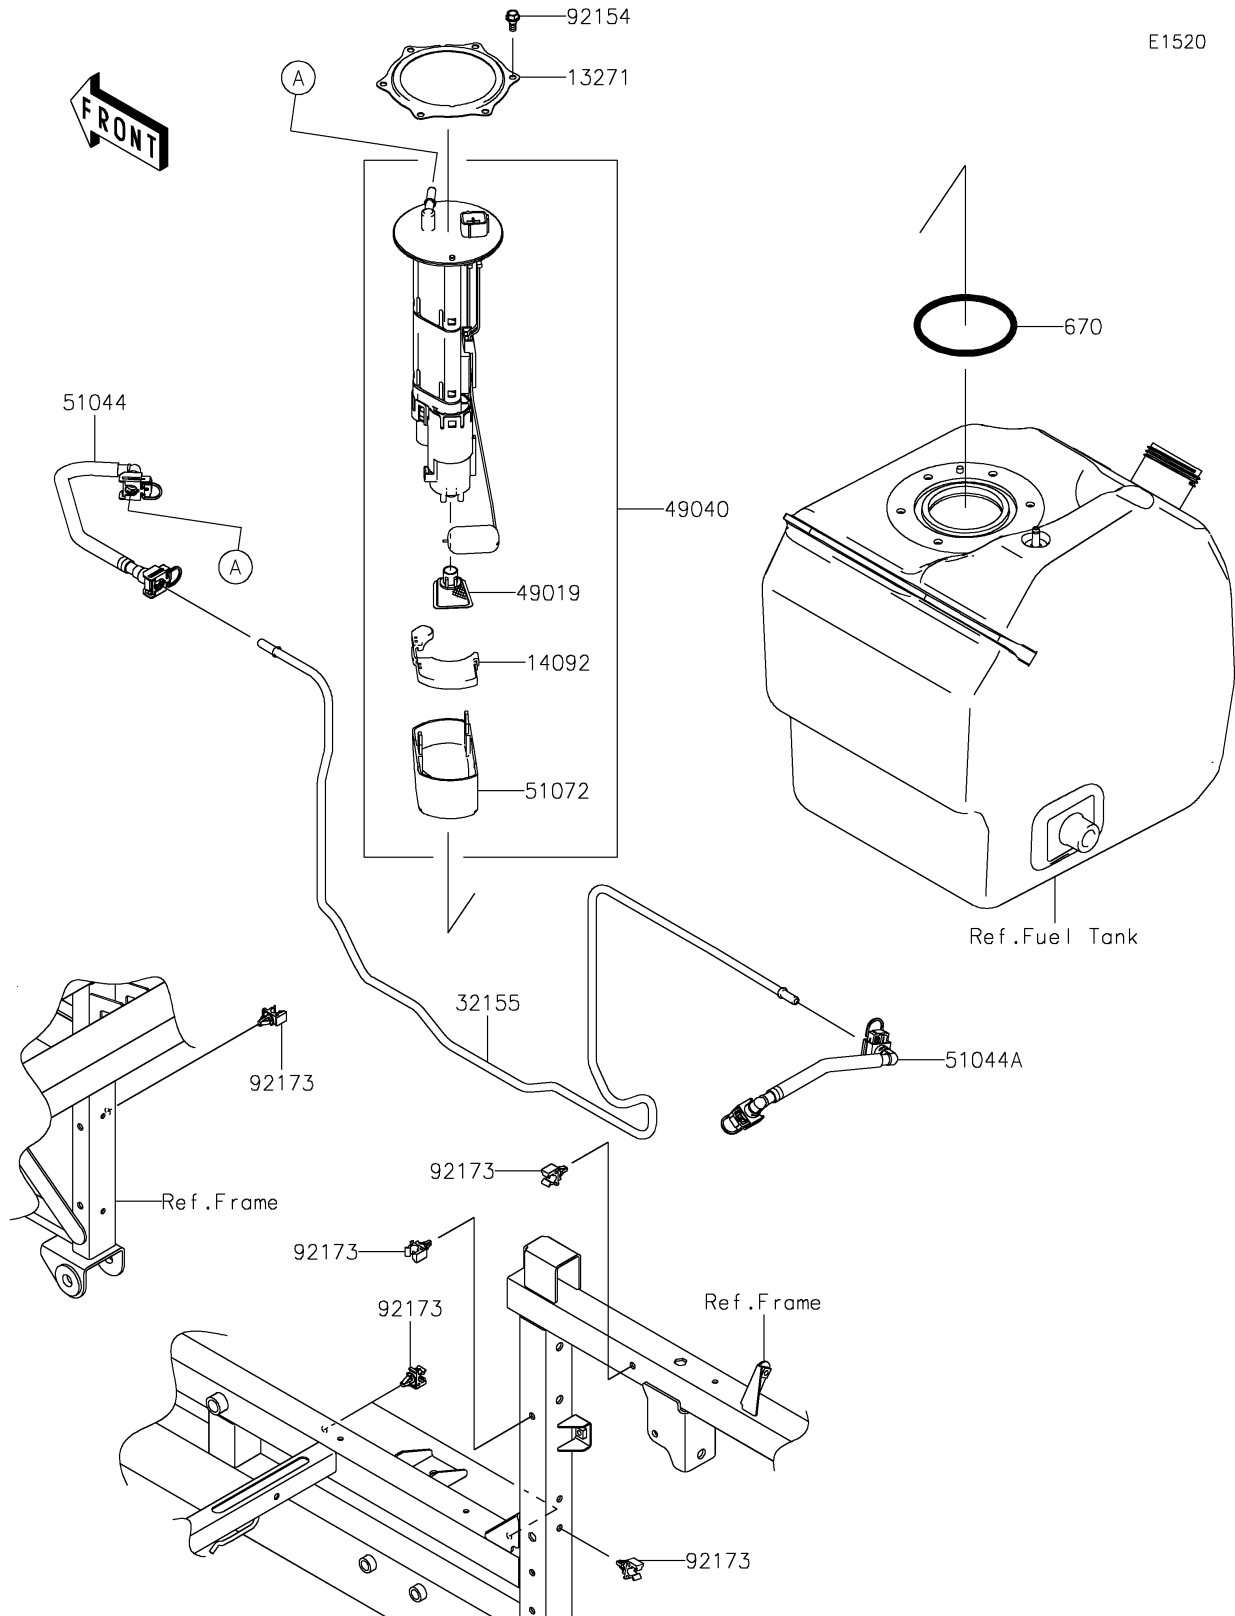

2017 Mule PRO-FXT EPS Camo PARTS DIAGRAM

Fuel Pump

2017 Mule PRO-FXT EPS Camo PARTS LIST

Fuel Pump

ITEM NAME	PART NUMBER	QUANTITY
PLATE (Ref # 13271)	13271-0980	1
COVER (Ref # 14092)	14092-1044	1
PIPE,FUEL (Ref # 32155)	32155-1619	1
FILTER-FUEL (Ref # 49019)	49019-0013	1
PUMP-FUEL (Ref # 49040)	49040-0733	1
TUBE-ASSY,TANK-PIPE (Ref # 51044)	51044-0751	1
TUBE-ASSY,PIPE-INJECTION PIPE (Ref # 51044A)	51044-0752	1
CHAMBER-FUEL (Ref # 51072)	51072-0003	1
O RING (Ref # 670)	670E5090	1
BOLT,FUEL PUMP (Ref # 92154)	92154-1326	6
CLAMP,FUEL PIPE (Ref # 92173)	92173-1213	6