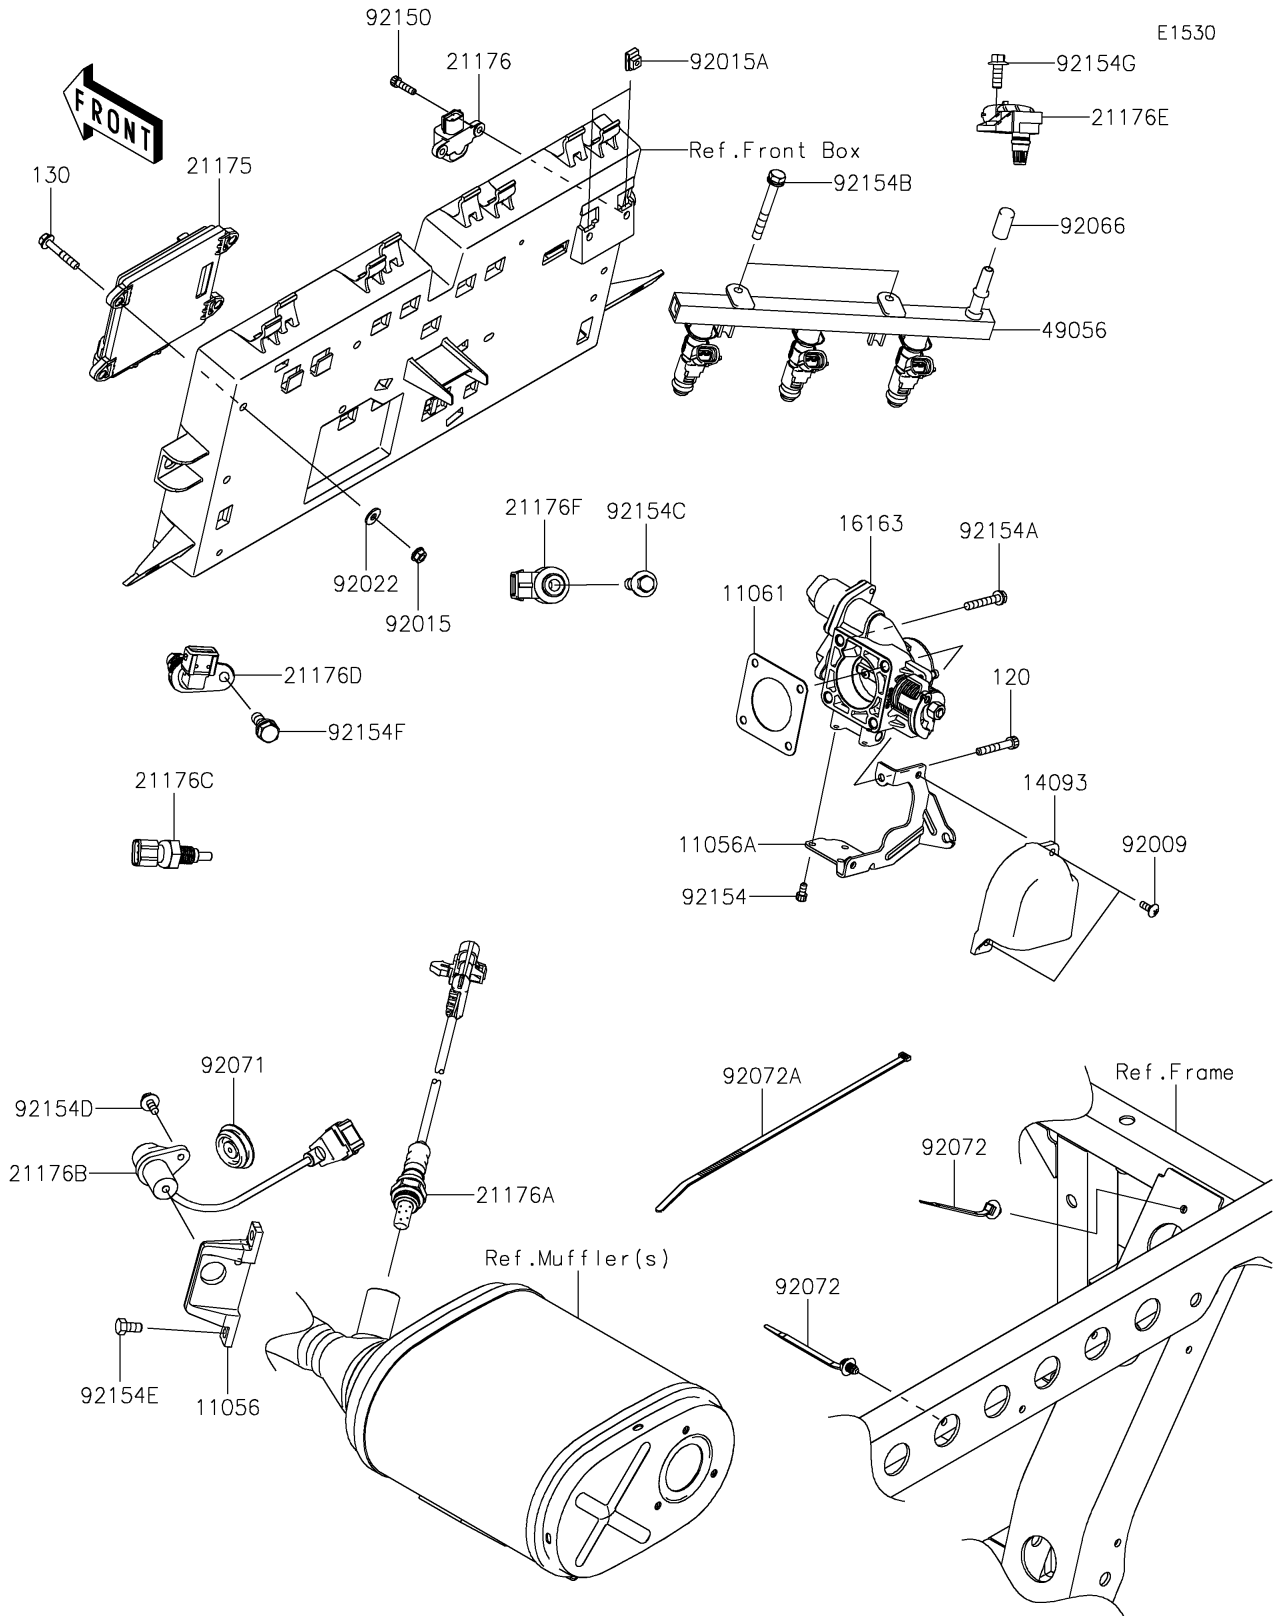

2017 Mule PRO-FXT EPS Camo PARTS DIAGRAM

Fuel Injection

2017 Mule PRO-FXT EPS Camo PARTS LIST

Fuel Injection

ITEM NAME	PART NUMBER	QUANTITY
BRACKET,CRANKSHAFT POSITION (Ref # 11056)	11056-2680	1
BRACKET,THROTTLE CABLE (Ref # 11056A)	11056-7495	1
GASKET,THROTTLE (Ref # 11061)	11061-0954	1
BOLT-SOCKET,6X40 (Ref # 120)	120CA0640	1
BOLT-FLANGED,6X35 (Ref # 130)	130BA0635	4
COVER,THROTTLE (Ref # 14093)	14093-0043	1
THROTTLE-ASSY (Ref # 16163)	16163-0816	1
CONTROL UNIT-ELECTRONIC,DFI (Ref # 21175)	21175-0893	1
SENSOR,VEHICLE-DOWN (Ref # 21176)	21176-0026	1
SENSOR,OXYGEN (Ref # 21176A)	21176-0773	1
SENSOR,CRANKSHAFT POSITION (Ref # 21176B)	21176-0795	1
SENSOR,WATER TEMP (Ref # 21176C)	21176-0796	1
SENSOR,CAMSHAFT POSITION (Ref # 21176D)	21176-0797	1
SENSOR,AIR INTAKE TEMP (Ref # 21176E)	21176-0798	1
SENSOR,EXPLOSION (Ref # 21176F)	21176-0799	1
PIPE-INJECTION (Ref # 49056)	49056-0038	1
SCREW,5X14,WHITE (Ref # 92009)	92009-1366	2
NUT,FLANGED,6MM (Ref # 92015)	92015-1367	4
NUT,5MM (Ref # 92015A)	92015-1627	2
WASHER (Ref # 92022)	92022-2247	4
PLUG (Ref # 92066)	92066-0810	1
GROMMET (Ref # 92071)	92071-0730	1
BAND (Ref # 92072)	92072-1414	2
BAND,L=292.1 (Ref # 92072A)	92072-3509	3
BOLT,SOCKET,5X20 (Ref # 92150)	92150-1019	2
BOLT,SOCKET,5X10 (Ref # 92154)	92154-1396	3
BOLT,6X38 (Ref # 92154A)	92154-1589	3
BOLT,6X50 (Ref # 92154B)	92154-1591	2
BOLT,FLANGED,8X30 (Ref # 92154C)	92154-1592	1

2017 Mule PRO-FXT EPS Camo PARTS LIST

Fuel Injection

ITEM NAME	PART NUMBER	QUANTITY
BOLT,FLANGED,6X12 (Ref # 92154D)	92154-1593	1
BOLT,6X12 (Ref # 92154E)	92154-1594	2
BOLT,8X16 (Ref # 92154F)	92154-1595	1
BOLT,FLANGED,6X16 (Ref # 92154G)	92154-1596	1