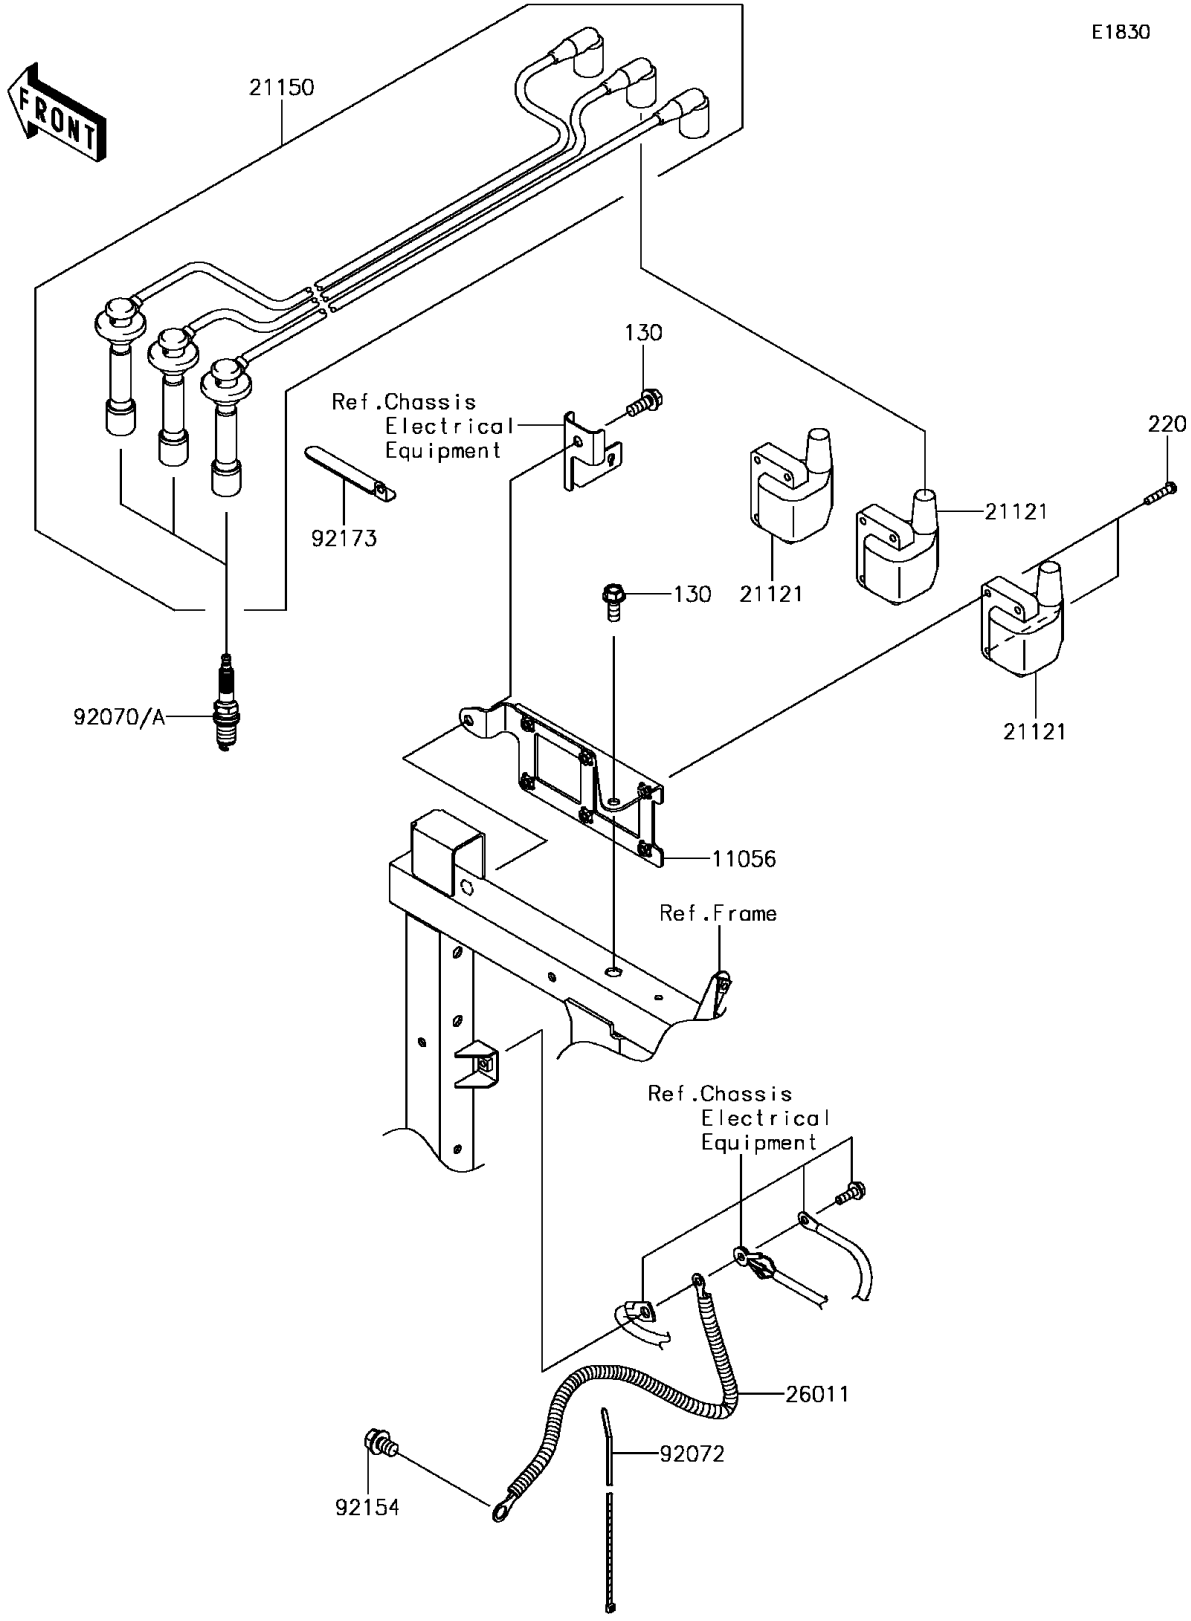

2017 Mule PRO-FXT EPS Camo PARTS DIAGRAM

Ignition System

2017 Mule PRO-FXT EPS Camo PARTS LIST

Ignition System

ITEM NAME	PART NUMBER	QUANTITY
BRACKET (Ref # 11056)	11056-2930	1
BOLT-FLANGED,8X20 (Ref # 130)	130BA0820	2
COIL-IGNITION (Ref # 21121)	21121-0724	3
CORD-ASSY,HIGH TENSION (Ref # 21150)	21150-0013	1
SCREW-PAN-CROS,5X25 (Ref # 220)	220AA0525	6
WIRE-LEAD (Ref # 26011)	26011-0846	1
PLUG-SPARK,7026(TORCH) (Ref # 92070)	92070-0048	3
PLUG-SPARK,IFR6B11(NGK) (Ref # 92070A)		3
BAND,L=292.1 (Ref # 92072)	92072-3509	1
BOLT,FLANGED,10X14 (Ref # 92154)	92154-1383	1
CLAMP (Ref # 92173)	92173-1056	1