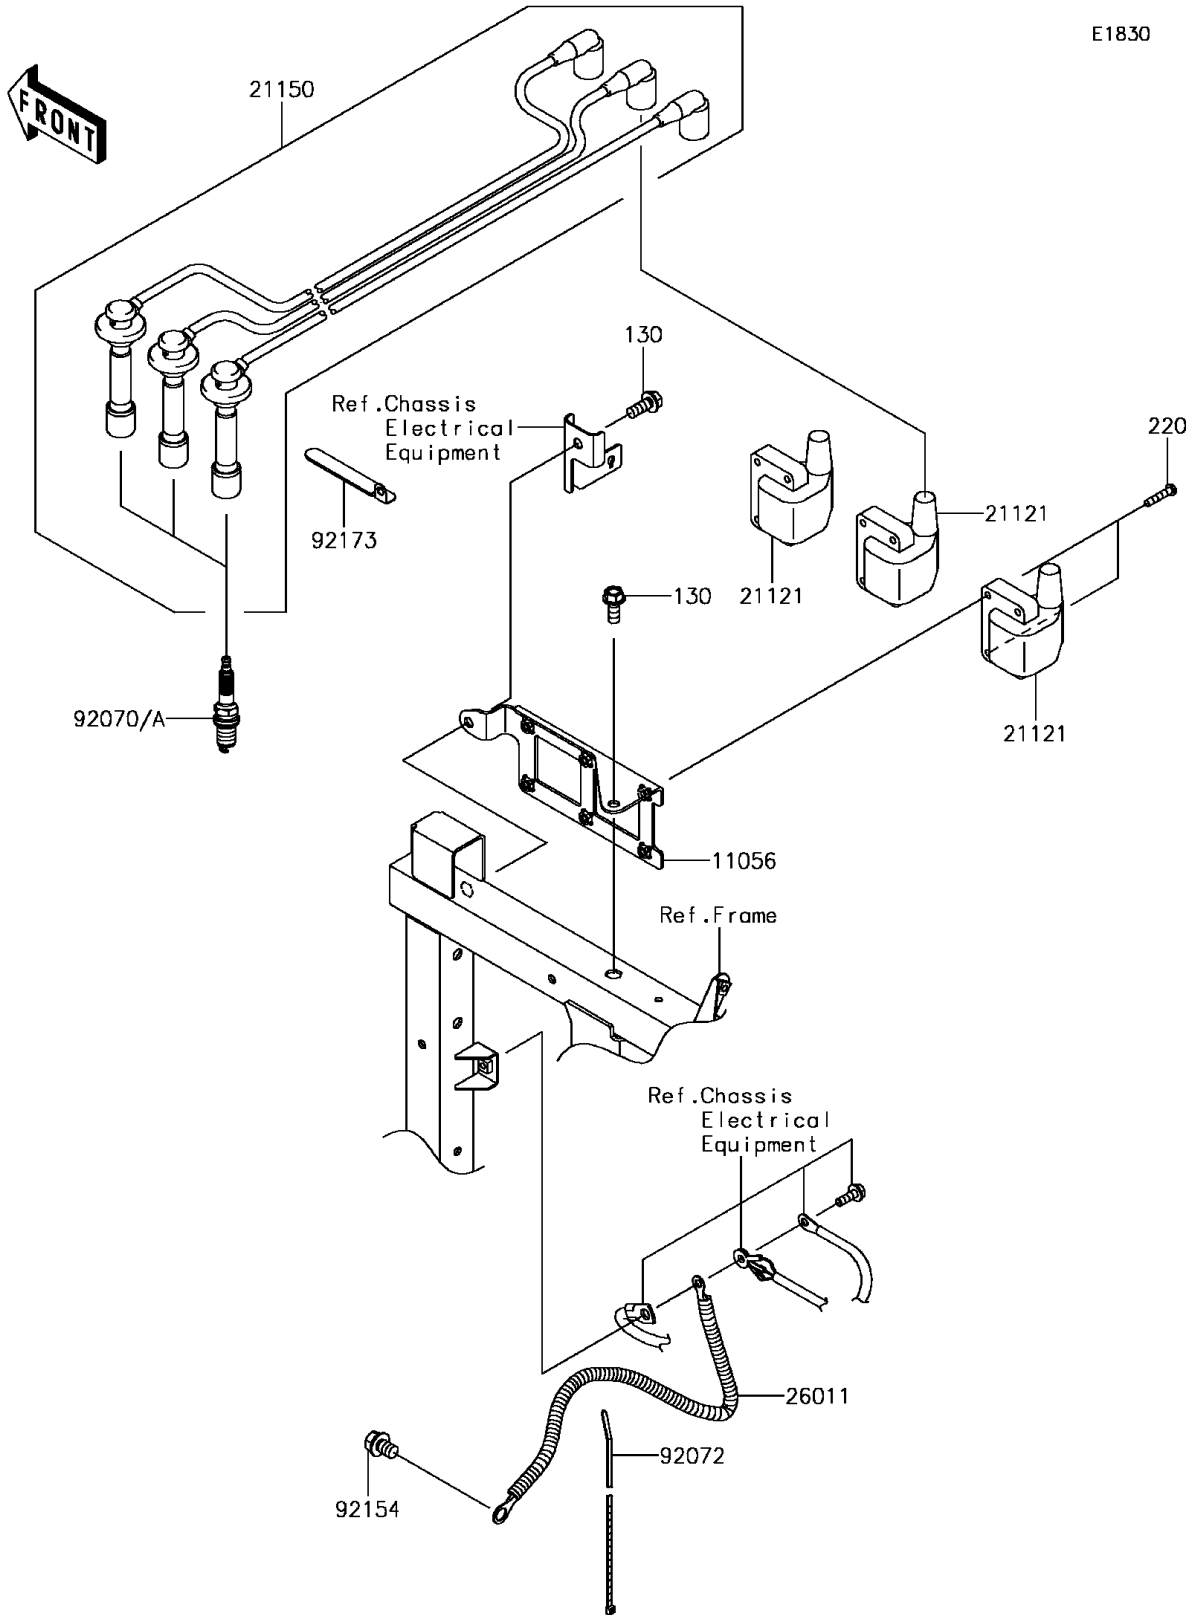

2017 Mule PRO-FXT EPS Camo PARTS DIAGRAM

Ignition System

2017 Mule PRO-FXT EPS Camo PARTS LIST

Ignition System

ITEM NAME	PART NUMBER	QUANTITY
BRACKET (Ref # 11056)	11056-2930	1
BOLT-FLANGED,8X20 (Ref # 130)	130BA0820	2
COIL-IGNITION (Ref # 21121)	21121-0724	3
CORD-ASSY,HIGH TENSION (Ref # 21150)	21150-0013	1
SCREW-PAN-CROS,5X25 (Ref # 220)	220AA0525	6
WIRE-LEAD (Ref # 26011)	26011-0846	1
PLUG-SPARK,7026(TORCH) (Ref # 92070)	92070-0048	3
PLUG-SPARK,IFR6B11(NGK) (Ref # 92070A)		3
BAND,L=292.1 (Ref # 92072)	92072-3509	1
BOLT,FLANGED,10X14 (Ref # 92154)	92154-1383	1
CLAMP (Ref # 92173)	92173-1056	1