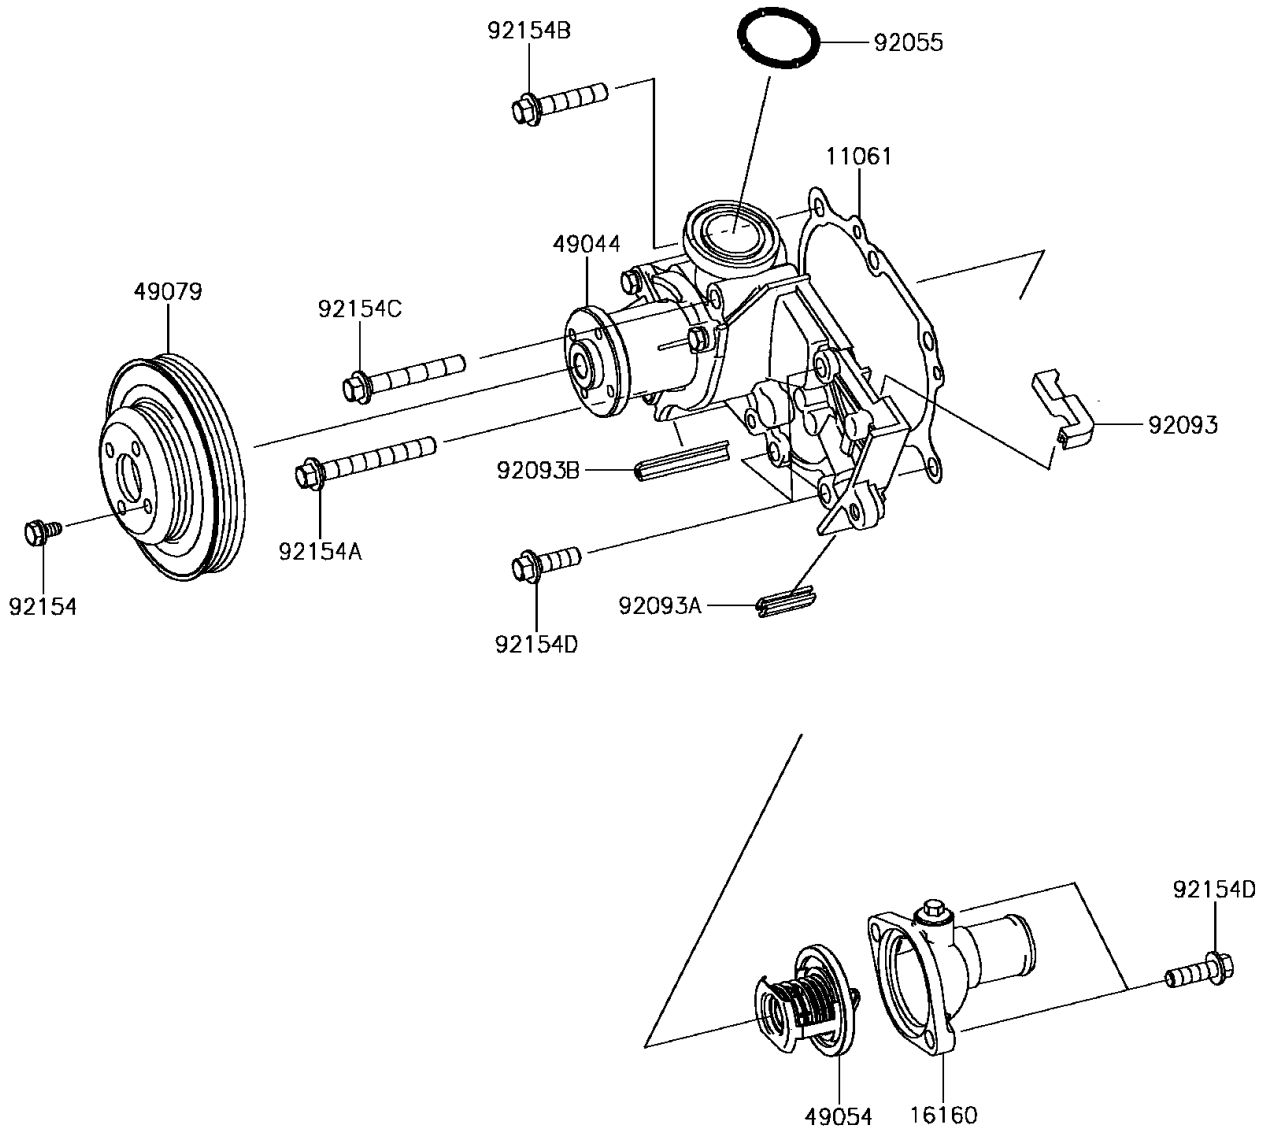

2017 Mule PRO-FXT EPS Camo PARTS DIAGRAM

Water Pump

E3031

2017 Mule PRO-FXT EPS Camo PARTS LIST

Water Pump

ITEM NAME	PART NUMBER	QUANTITY
GASKET,WATER PUMP (Ref # 11061)	11061-0955	1
BODY,THERMOSTAT HOUSING (Ref # 16160)	16160-0744	1
PUMP-WATER (Ref # 49044)	49044-0014	1
THERMOSTAT (Ref # 49054)	49054-0007	1
PULLEY-BELT (Ref # 49079)	49079-0022	1
RING-O (Ref # 92055)	92055-0825	1
SEAL (Ref # 92093)	92093-0638	1
SEAL (Ref # 92093A)	92093-0639	1
SEAL (Ref # 92093B)	92093-0640	1
BOLT,6X12 (Ref # 92154)	92154-1598	4
BOLT,FLANGED,8X65 (Ref # 92154A)	92154-1599	1
BOLT,FLANGED,8X40 (Ref # 92154B)	92154-1600	1
BOLT,FLANGED,8X55 (Ref # 92154C)	92154-1601	1
BOLT,FLANGED,8X25 (Ref # 92154D)	92154-1602	5