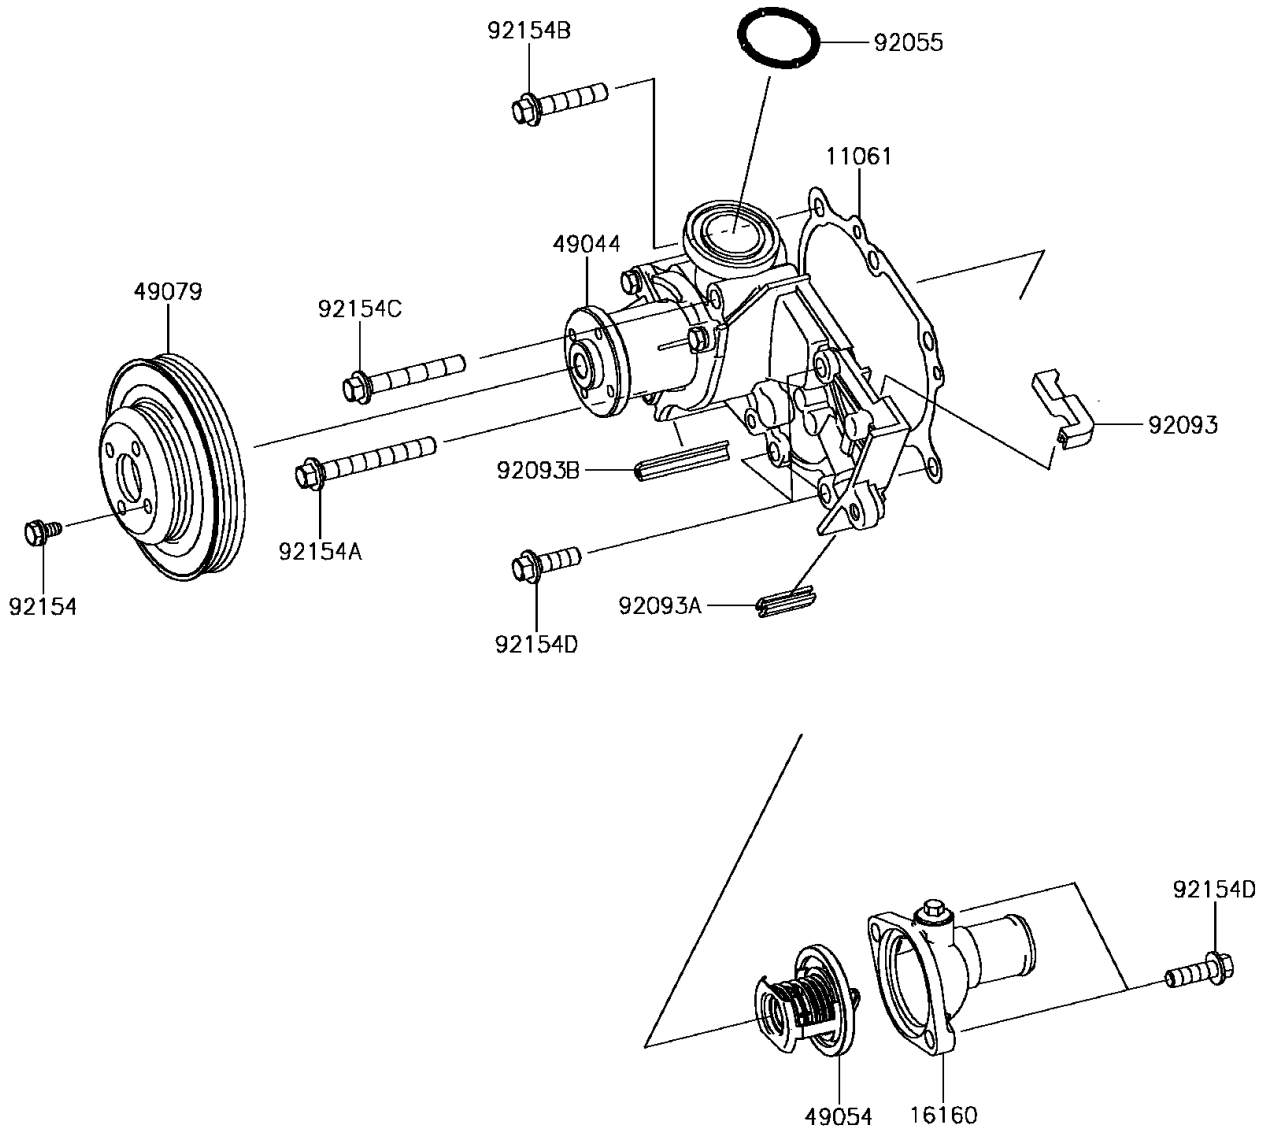

2017 Mule PRO-FXT EPS Camo PARTS DIAGRAM

Water Pump

E3031

2017 Mule PRO-FXT EPS Camo PARTS LIST

Water Pump

ITEM NAME	PART NUMBER	QUANTITY
GASKET,WATER PUMP (Ref # 11061)	11061-0955	1
BODY,THERMOSTAT HOUSING (Ref # 16160)	16160-0744	1
PUMP-WATER (Ref # 49044)	49044-0014	1
THERMOSTAT (Ref # 49054)	49054-0007	1
PULLEY-BELT (Ref # 49079)	49079-0022	1
RING-O (Ref # 92055)	92055-0825	1
SEAL (Ref # 92093)	92093-0638	1
SEAL (Ref # 92093A)	92093-0639	1
SEAL (Ref # 92093B)	92093-0640	1
BOLT,6X12 (Ref # 92154)	92154-1598	4
BOLT,FLANGED,8X65 (Ref # 92154A)	92154-1599	1
BOLT,FLANGED,8X40 (Ref # 92154B)	92154-1600	1
BOLT,FLANGED,8X55 (Ref # 92154C)	92154-1601	1
BOLT,FLANGED,8X25 (Ref # 92154D)	92154-1602	5