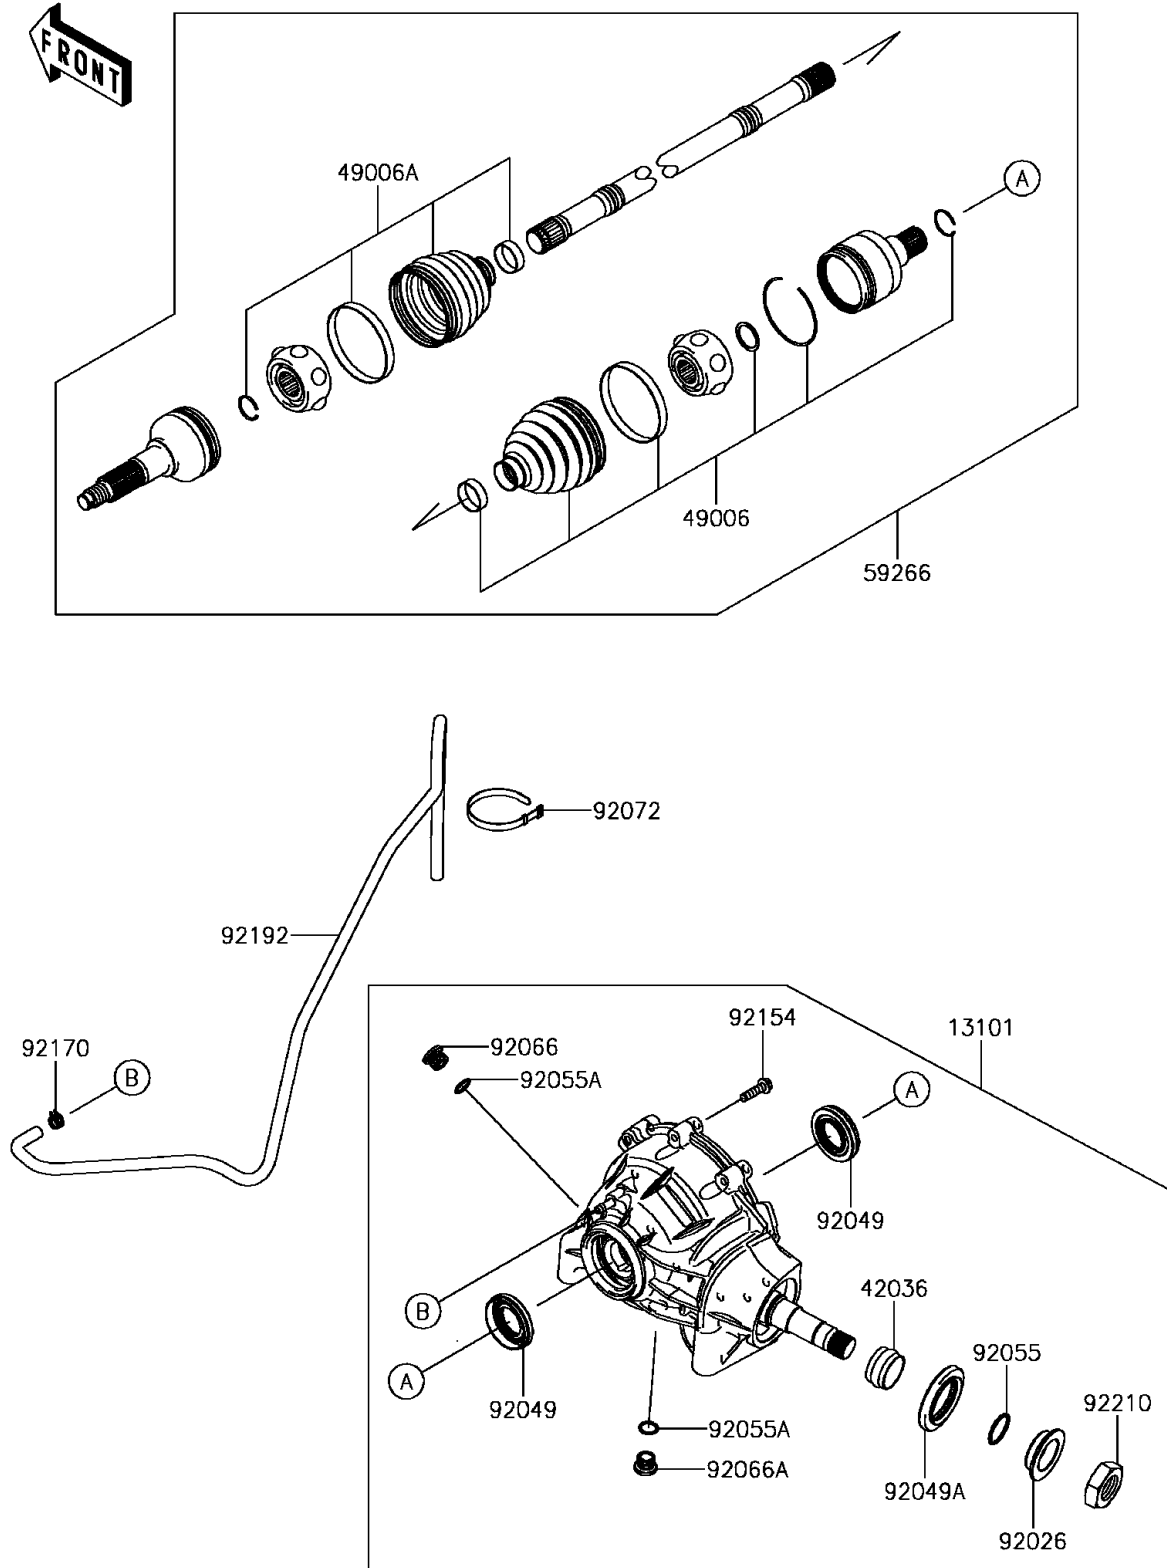

2017 Mule PRO-FXT EPS Camo PARTS DIAGRAM

Drive Shaft-Front

E3136

2017 Mule PRO-FXT EPS Camo PARTS LIST

Drive Shaft-Front

ITEM NAME	PART NUMBER	QUANTITY
GEAR-ASSY,FRONT DIFFERENTIAL (Ref # 13101)	13101-0662	1
SLEEVE (Ref # 42036)	42036-0741	1
BOOT,INSIDE (Ref # 49006)	49006-0578	2
BOOT,OUTSIDE (Ref # 49006A)	49006-0584	2
JOINT-BALL,FR (Ref # 59266)	59266-0710	2
SPACER (Ref # 92026)	92026-0776	1
SEAL-OIL,33X60X7 (Ref # 92049)	92049-0760	2
SEAL-OIL,44X72X7 (Ref # 92049A)	92049-0766	1
RING-O (Ref # 92055)	92055-0788	1
RING-O,15.3X2.2 (Ref # 92055A)	92055-0830	2
PLUG (Ref # 92066)	92066-0777	1
PLUG (Ref # 92066A)	92066-0778	1
BAND,L=186 (Ref # 92072)	92072-056	1
BOLT,FLANGED,8X30 (Ref # 92154)	92154-1370	10
CLAMP (Ref # 92170)	92170-2082	1
TUBE,BREATHER (Ref # 92192)	92192-1341	1
NUT (Ref # 92210)	92210-0894	1