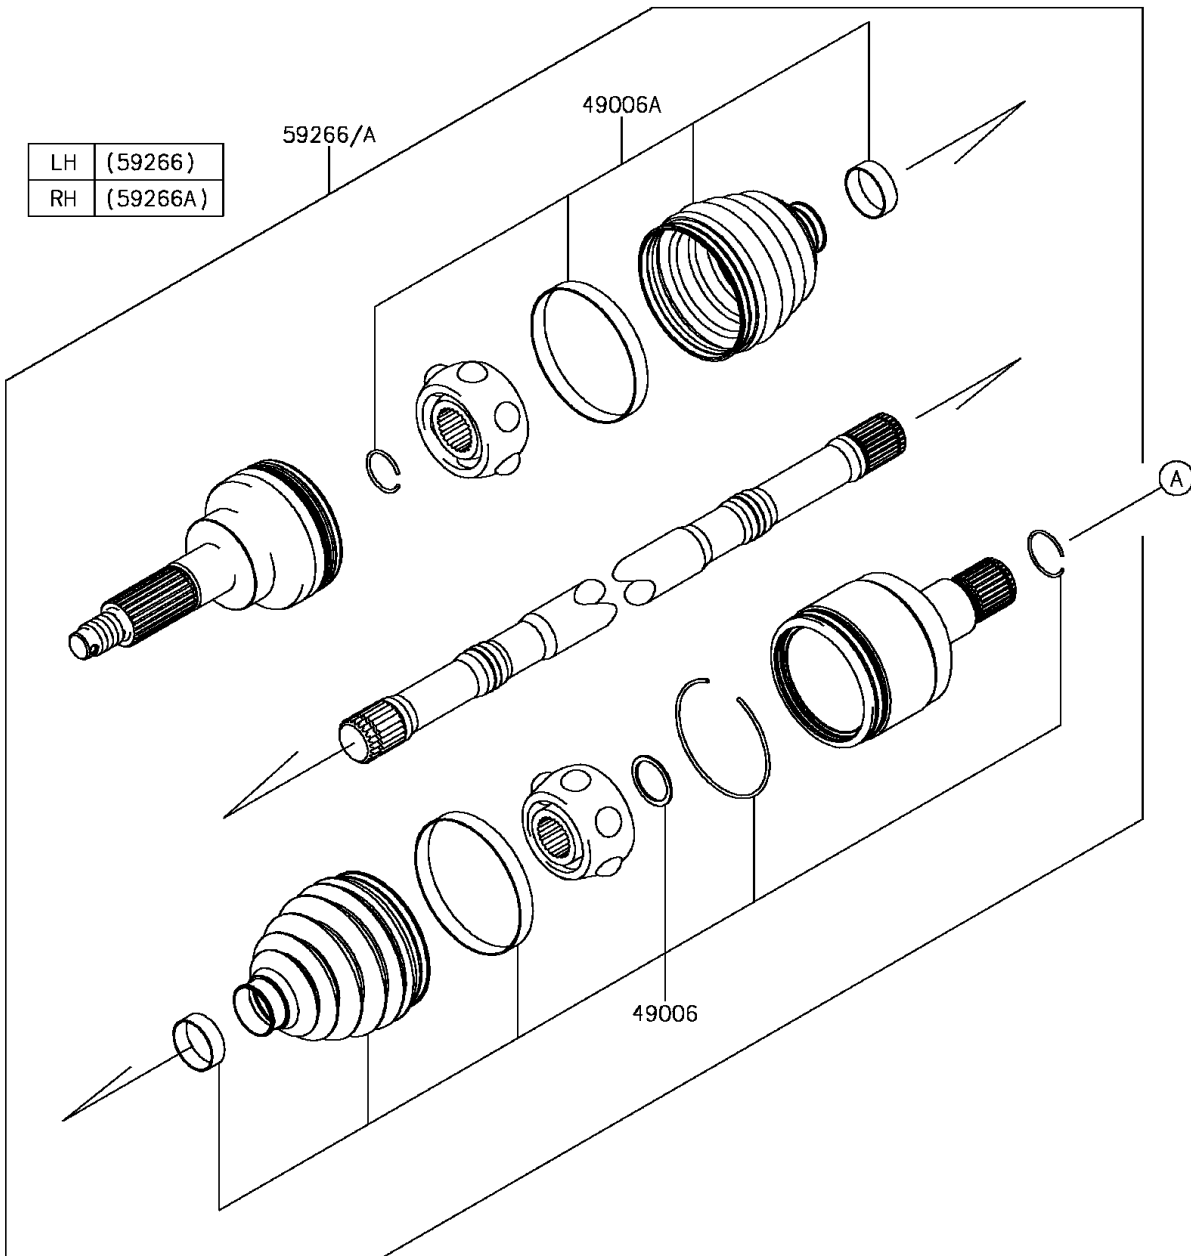

2017 Mule PRO-FXT EPS Camo PARTS DIAGRAM

Drive Shaft-Rear

2017 Mule PRO-FXT EPS Camo PARTS LIST

Drive Shaft-Rear

ITEM NAME	PART NUMBER	QUANTITY
BOOT,INSIDE (Ref # 49006)	49006-0585	2
BOOT,OUTSIDE (Ref # 49006A)	49006-0586	2
JOINT-BALL,RR,LH (Ref # 59266)	59266-0049	1
JOINT-BALL,RR,RH (Ref # 59266A)	59266-0050	1