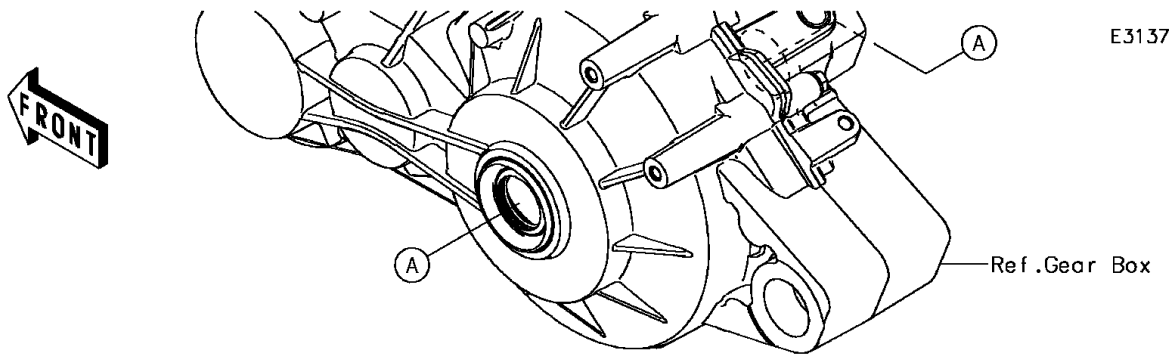

2017 Mule PRO-FXT EPS Camo PARTS DIAGRAM

Drive Shaft-Rear

2017 Mule PRO-FXT EPS Camo PARTS LIST

Drive Shaft-Rear

ITEM NAME	PART NUMBER	QUANTITY
BOOT,INSIDE (Ref # 49006)	49006-0585	2
BOOT,OUTSIDE (Ref # 49006A)	49006-0586	2
JOINT-BALL,RR,LH (Ref # 59266)	59266-0049	1
JOINT-BALL,RR,RH (Ref # 59266A)	59266-0050	1