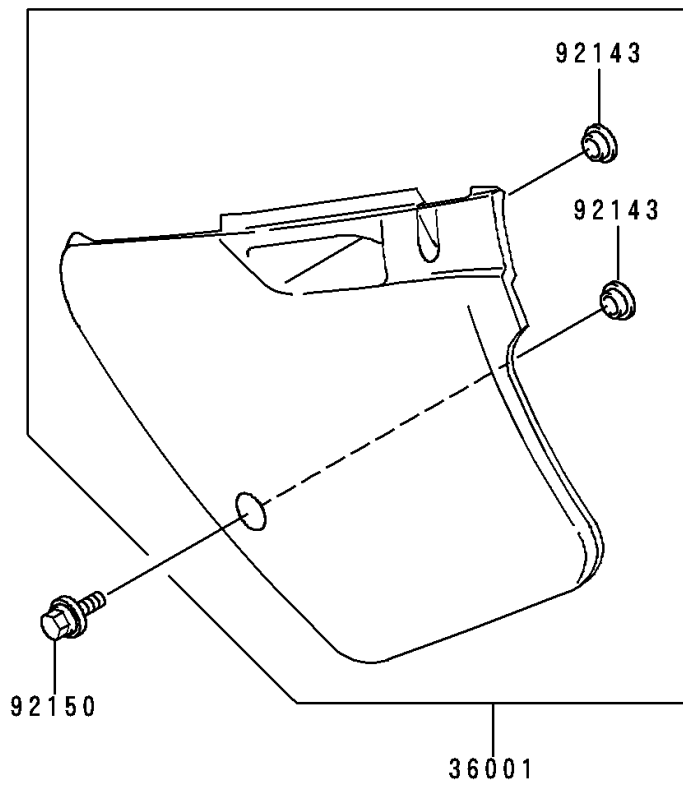

1995 KX125 PARTS DIAGRAM

Side Covers

F2611

1995 KX125 PARTS LIST

Side Covers

ITEM NAME	PART NUMBER	QUANTITY
COVER-SIDE,LH,P.WHITE (Ref # 36001)	36001-1538-6F	1
COVER-SIDE,RH,P.WHITE (Ref # 36001A)	36001-1539-6F	1
COLLAR (Ref # 92143)	92143-1196	4
BOLT,6X20 (Ref # 92150)	92150-1339	2