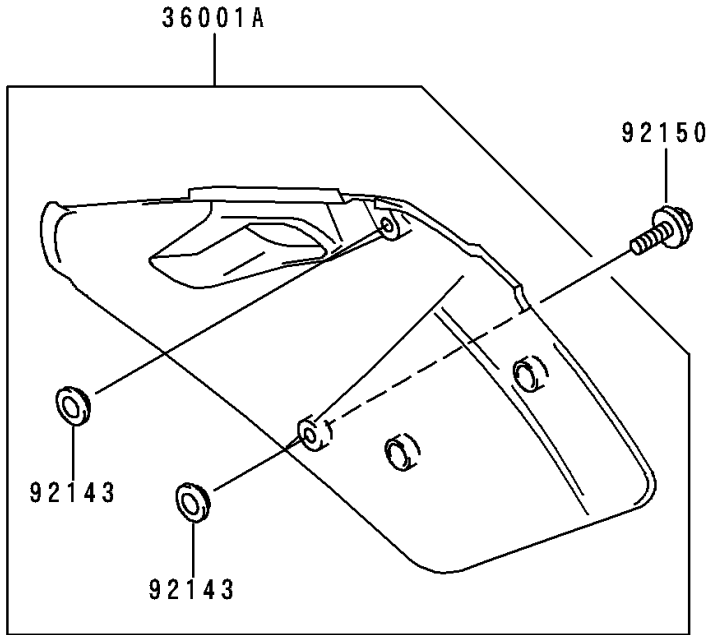

1995 KX125 PARTS DIAGRAM

Side Covers

F2611

1995 KX125 PARTS LIST

Side Covers

ITEM NAME	PART NUMBER	QUANTITY
COVER-SIDE,LH,P.WHITE (Ref # 36001)	36001-1538-6F	1
COVER-SIDE,RH,P.WHITE (Ref # 36001A)	36001-1539-6F	1
COLLAR (Ref # 92143)	92143-1196	4
BOLT,6X20 (Ref # 92150)	92150-1339	2