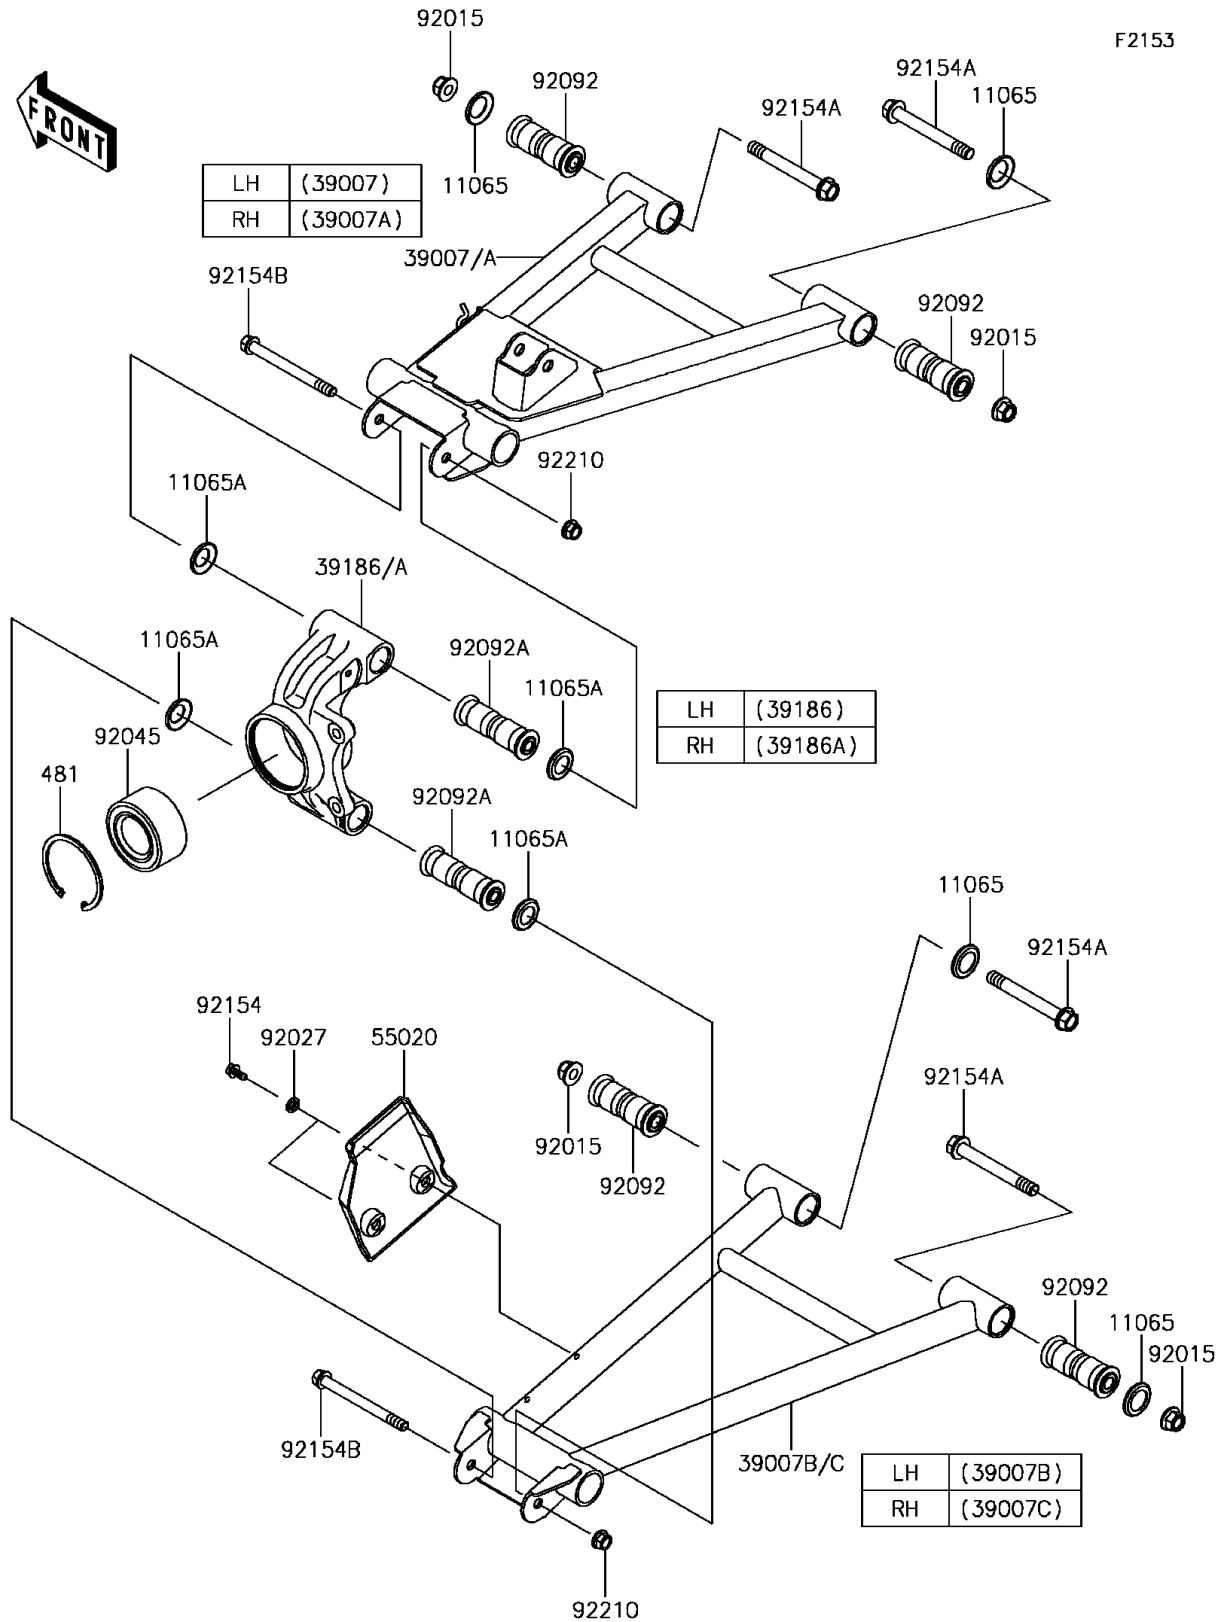

2017 Mule PRO-FXT EPS Camo PARTS DIAGRAM

Rear Suspension

2017 Mule PRO-FXT EPS Camo PARTS LIST

Rear Suspension

ITEM NAME	PART NUMBER	QUANTITY
CAP,ARM (Ref # 11065)	11065-0838	8
CAP (Ref # 11065A)	11065-0849	8
ARM-SUSP,RR,UPP,LH (Ref # 39007)	39007-0379	1
ARM-SUSP,RR,UPP,RH (Ref # 39007A)	39007-0380	1
ARM-SUSP,RR,LWR,LH (Ref # 39007B)	39007-0381	1
ARM-SUSP,RR,LWR,RH (Ref # 39007C)	39007-0382	1
KNUCKLE,RR,LH (Ref # 39186)	39186-0317	1
KNUCKLE,RR,RH (Ref # 39186A)	39186-0318	1
CIRCLIP-TYPE-C (Ref # 481)	481J7500	2
GUARD,RR CVJ (Ref # 55020)	55020-0931	2
NUT,LOCK,FLANGED,12MM (Ref # 92015)	92015-1433	8
COLLAR,L=4.6 (Ref # 92027)	92027-1168	4
BEARING-BALL,40X74X36 (Ref # 92045)	92045-0763	2
BUSHING-RUBBER,12X20X78 (Ref # 92092)	92092-0028	8
BUSHING-RUBBER,10.1X17X88 (Ref # 92092A)	92092-0029	4
BOLT,6X15.6 (Ref # 92154)	92154-1250	4
BOLT,FLANGED,12X100 (Ref # 92154A)	92154-1318	8
BOLT,FLANGED,10X110 (Ref # 92154B)	92154-1353	4
NUT,LOCK,FLANGED,10MM (Ref # 92210)	92210-0276	4