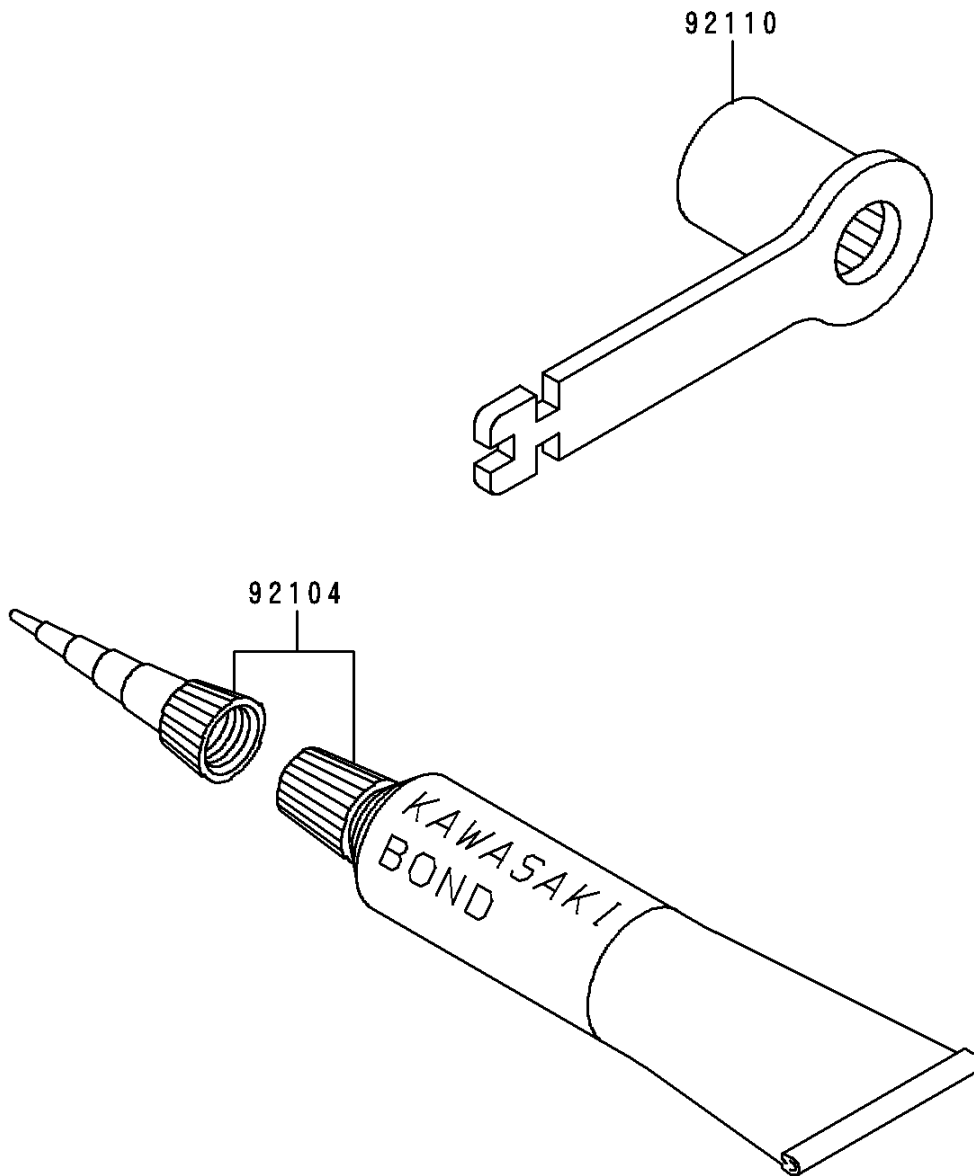

# 1995 KX125 PARTS DIAGRAM

Owner's Tools

F2810

# 1995 KX125 PARTS LIST

## Owner's Tools

ITEM NAME	PART NUMBER	QUANTITY
GASKET-LIQUID,TUBE,100G,SILVER (Ref # 92104)	92104-002	1
TOOL-WRENCH,BOX,21MM&SPOKE (Ref # 92110)	92110-1176	1