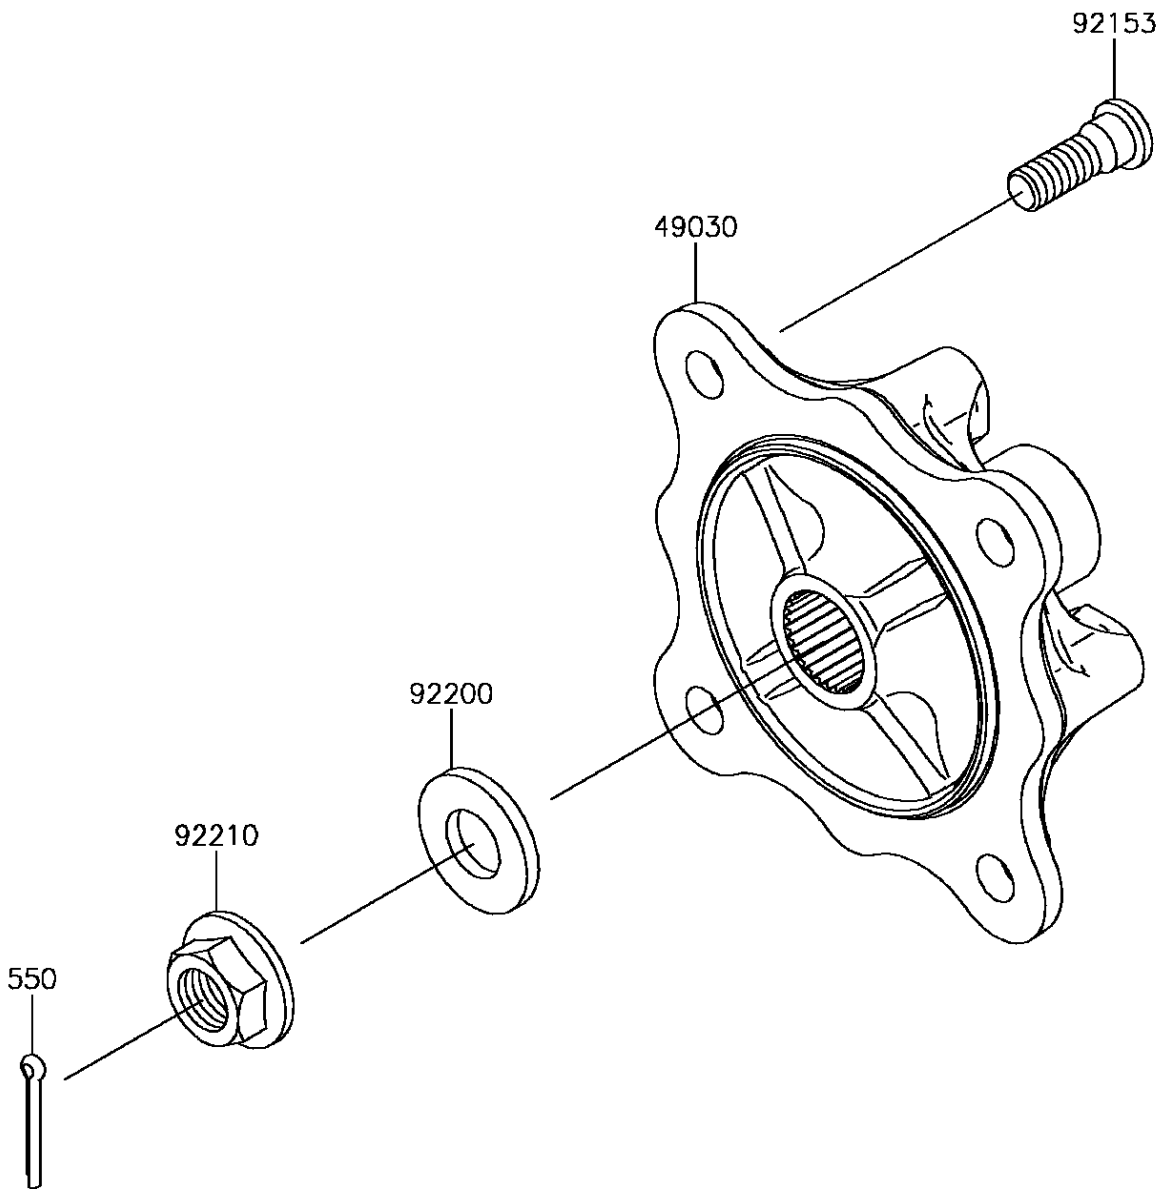

# 2017 Mule PRO-FXT EPS Camo PARTS DIAGRAM

Rear Hubs/Brakes

F2240

## 2017 Mule PRO-FXT EPS Camo PARTS LIST

### Rear Hubs/Brakes

ITEM NAME	PART NUMBER	QUANTITY
HUB,RR (Ref # 49030)	49030-0049	2
PIN-COTTER,4.0X30 (Ref # 550)	550AA4030	2
BOLT,12MM (Ref # 92153)	92153-1915	8
WASHER,20.3X41X4.5 (Ref # 92200)	92200-0921	2
NUT,FLANGED,20MM (Ref # 92210)	92210-2093	2