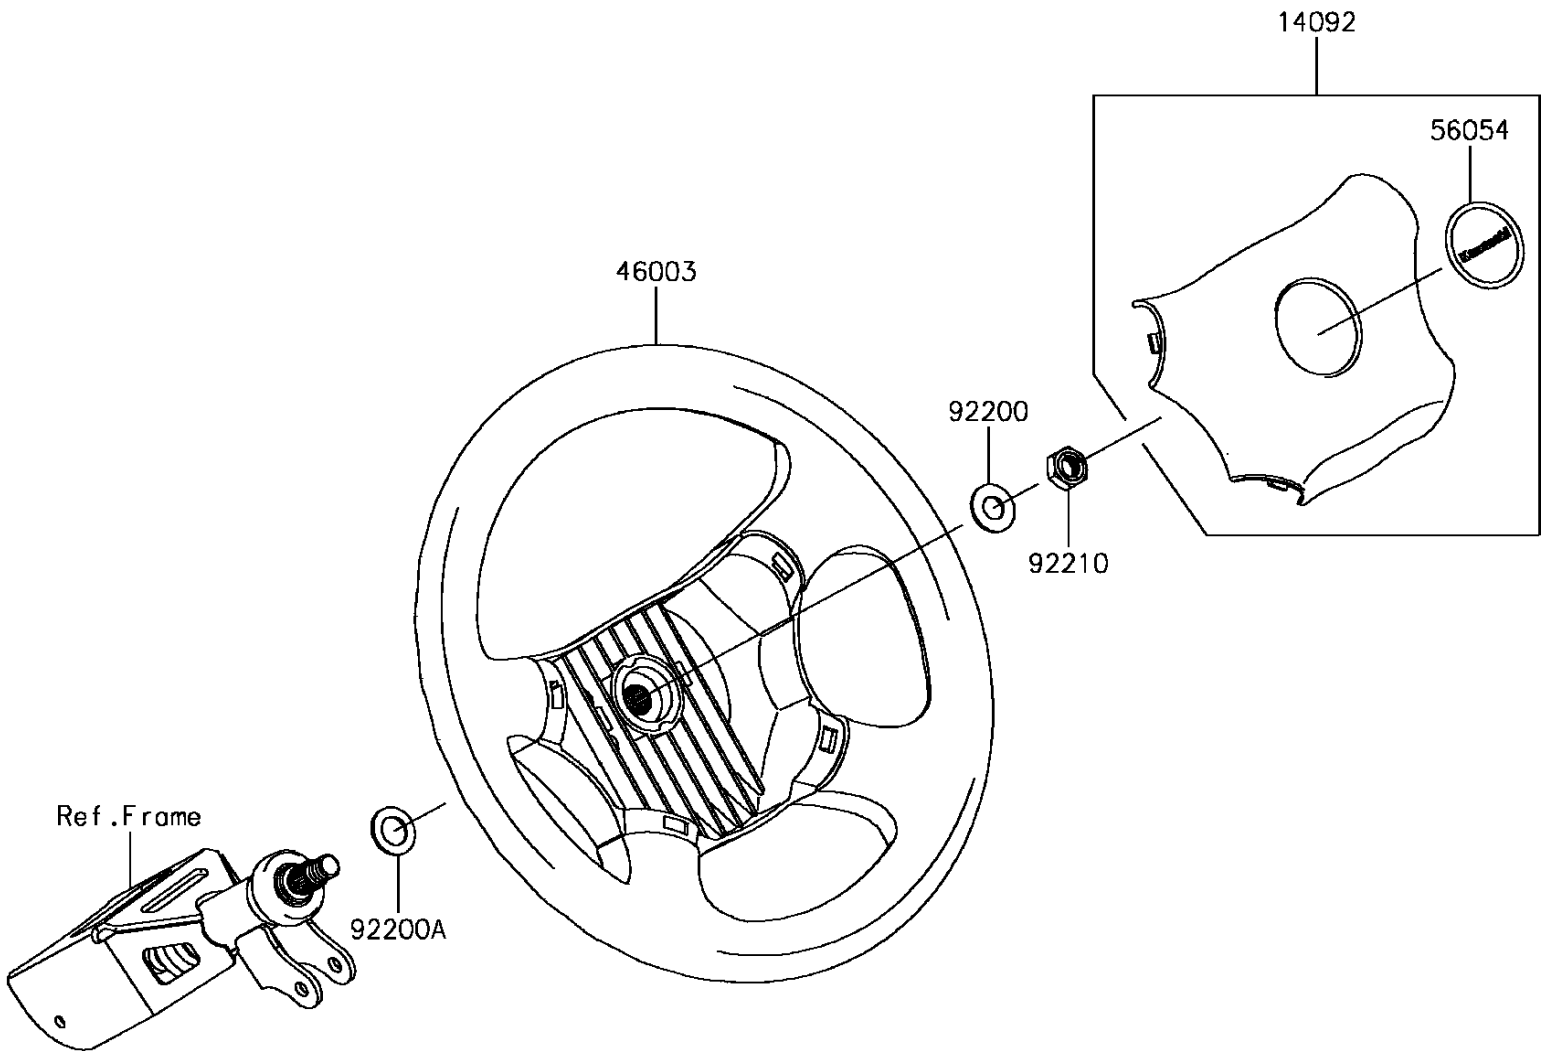

2017 Mule PRO-FXT EPS Camo PARTS DIAGRAM

Steering Wheel

F2311

2017 Mule PRO-FXT EPS Camo PARTS LIST

Steering Wheel

ITEM NAME	PART NUMBER	QUANTITY
COVER,HORN SWITCH (Ref # 14092)	14092-1029	1
HANDLE (Ref # 46003)	46003-0595	1
MARK,CENTER LOGO,KAWASAKI (Ref # 56054)	56054-1188	1
WASHER,12.1X25X1.6 (Ref # 92200)	92200-0455	1
WASHER,15X25X1.6 (Ref # 92200A)	92200-0460	1
NUT,LOCK,12MM (Ref # 92210)	92210-1249	1