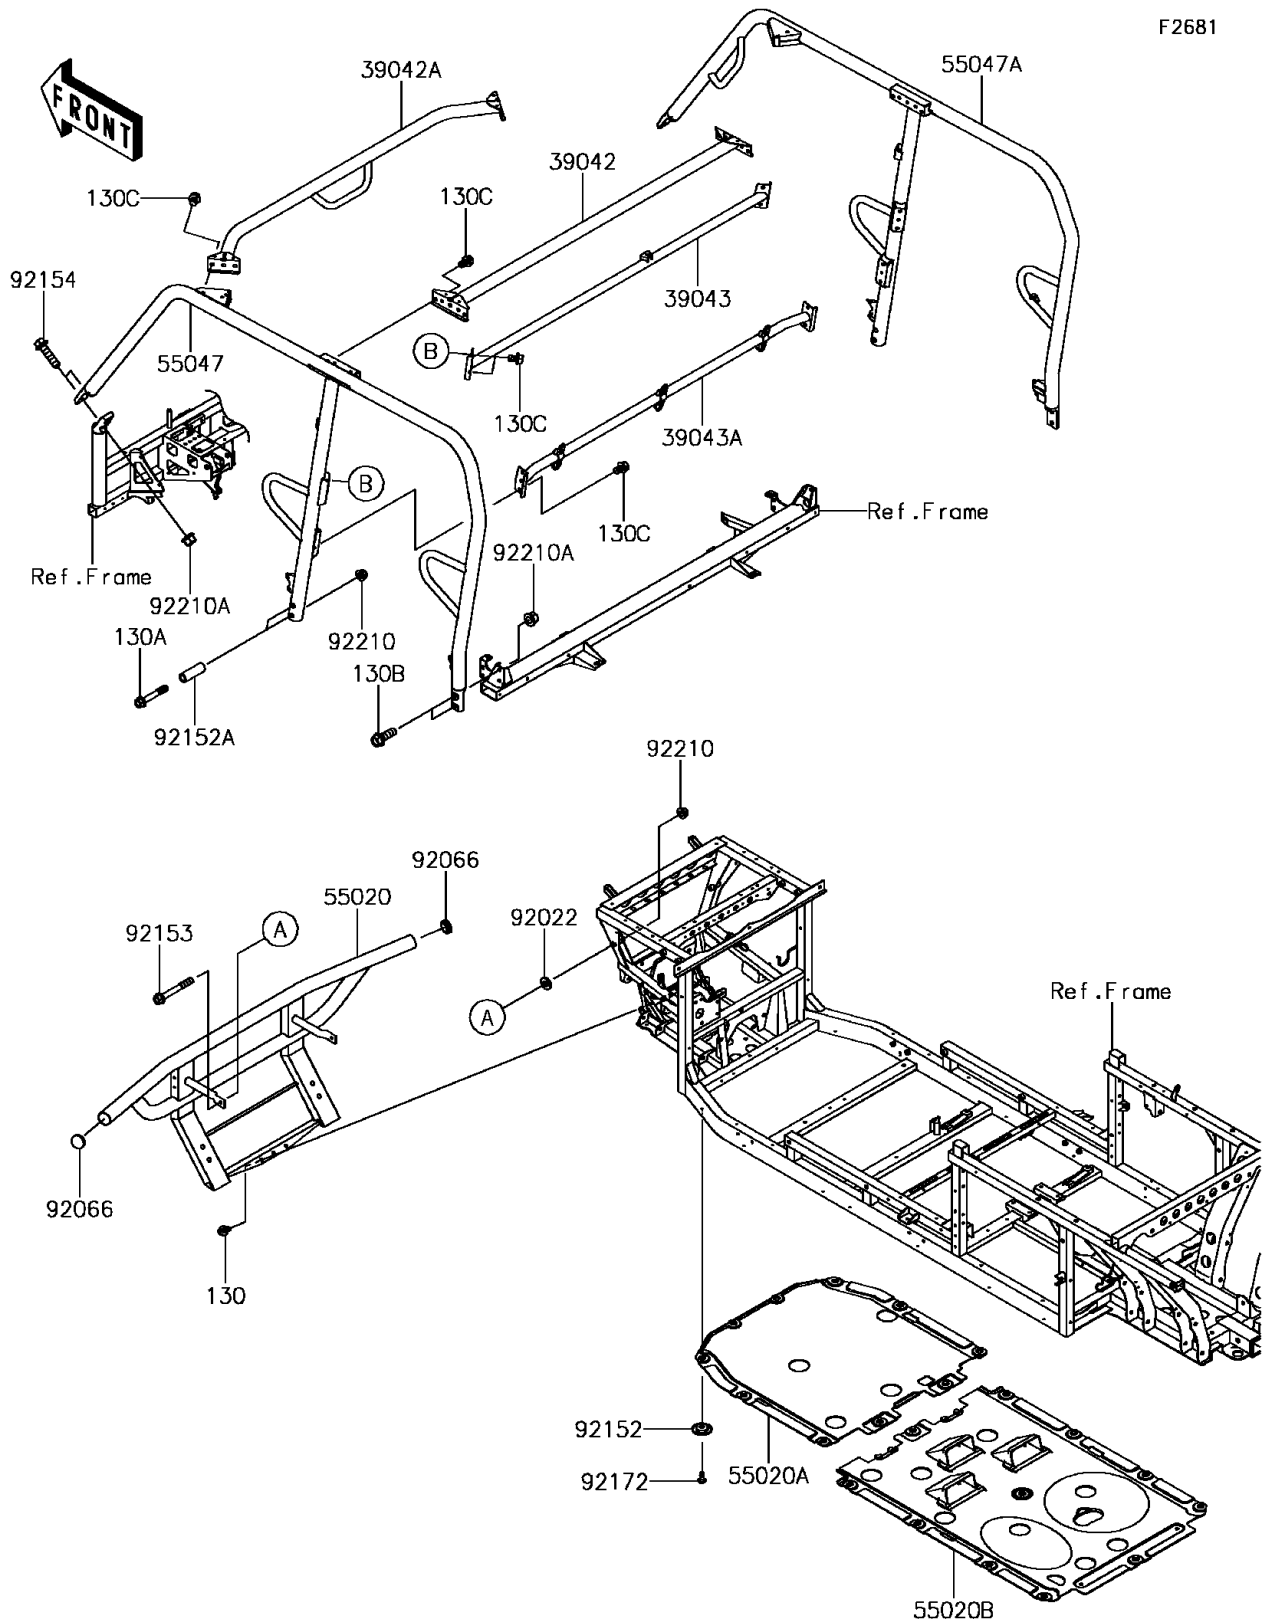

# 2017 Mule PRO-FXT EPS Camo PARTS DIAGRAM

Guards/Cab Frame

F2681

## 2017 Mule PRO-FXT EPS Camo PARTS LIST

### Guards/Cab Frame

ITEM NAME	PART NUMBER	QUANTITY
BOLT-FLANGED,8X16 (Ref # 130)	130BA0816	3
BOLT-FLANGED,10X60 (Ref # 130A)	130BA1060	4
BOLT-FLANGED,12X35 (Ref # 130B)	130BA1235	4
BOLT-FLANGED,10X14 (Ref # 130C)	130CA1014	20
CROSSMEMBER,RR,T.BLACK (Ref # 39042)	39042-0015-388	1
CROSSMEMBER,FR,T.BLACK (Ref # 39042A)	39042-0016-388	1
CROSSMEMBER-COMP,B-P.,UPP,BLK (Ref # 39043)	39043-0016-388	1
CROSSMEMBER-COMP,B-P.,LWR,BLK (Ref # 39043A)	39043-0017-388	1
GUARD,FR PIPE,T.BLACK (Ref # 55020)	55020-0933-388	1
GUARD,SKID PLATE (Ref # 55020A)	55020-0934	1
GUARD,SKID PLATE (Ref # 55020B)	55020-0935	1
BAR-COMP,LH,T.BLACK (Ref # 55047)	55047-0042-388	1
BAR-COMP,RH,T.BLACK (Ref # 55047A)	55047-0366-388	1
WASHER,10X22X3 (Ref # 92022)	92022-1365	2
PLUG (Ref # 92066)	92066-0769	2
COLLAR (Ref # 92152)	92152-0784	21
COLLAR,10.5X16X47 (Ref # 92152A)	92152-1800	4
BOLT,FLANGED,10X75 (Ref # 92153)	92153-1384	2
BOLT,FLANGED,12X45 (Ref # 92154)	92154-1420	4
SCREW,TAPPING,6X16 (Ref # 92172)	92172-0739	21
NUT,LOCK,FLANGED,10MM (Ref # 92210)	92210-0276	6
NUT,12MM (Ref # 92210A)	92210-0603	8