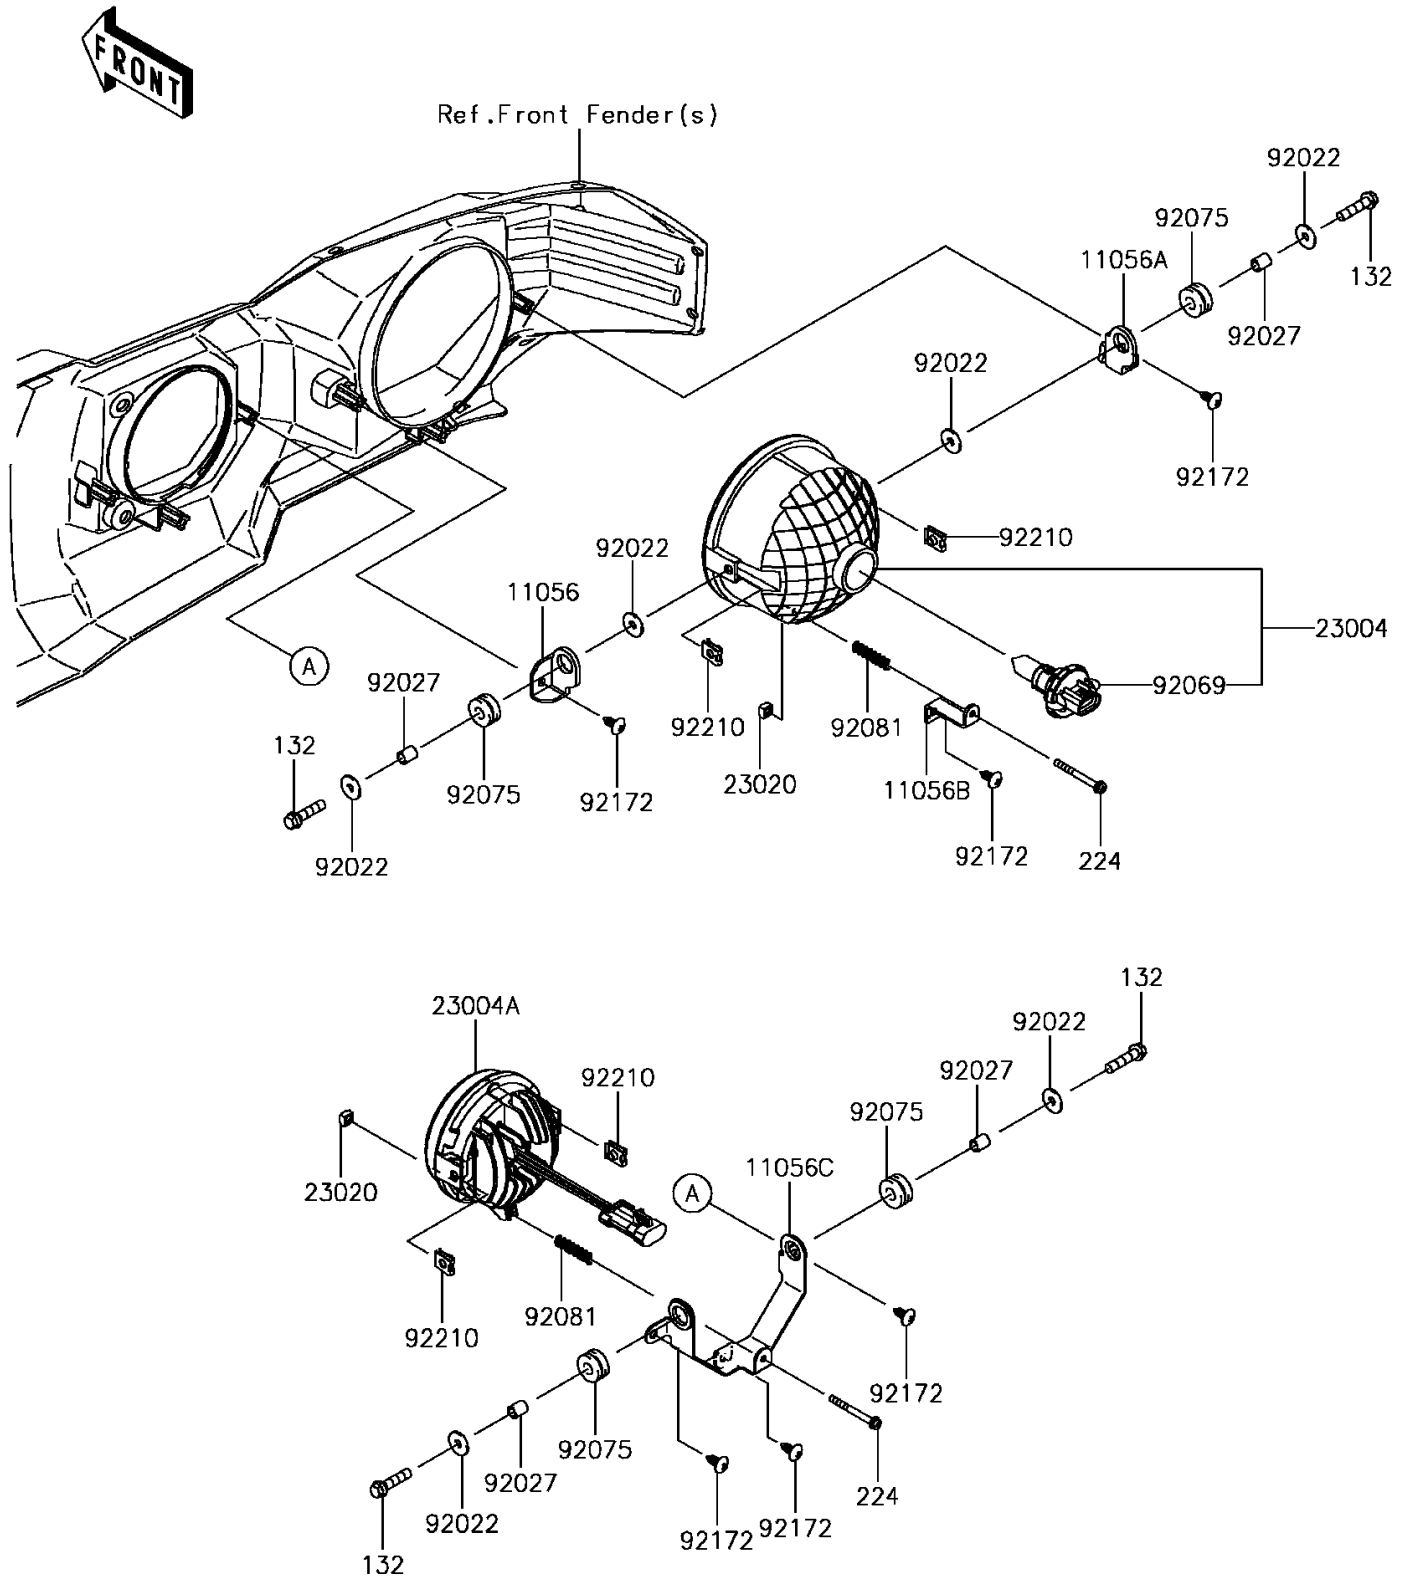

2017 Mule PRO-FXT EPS Camo PARTS DIAGRAM

Headlight(s)

F2710

2017 Mule PRO-FXT EPS Camo PARTS LIST

Headlight(s)

ITEM NAME	PART NUMBER	QUANTITY
BRACKET,LH (Ref # 11056)	11056-2931	2
BRACKET,RH (Ref # 11056A)	11056-2932	2
BRACKET (Ref # 11056B)	11056-2933	2
BRACKET,LAMP STAY (Ref # 11056C)	11056-3857	2
BOLT-FLANGED-SMALL,6X25 (Ref # 132)	132BA0625	8
SCREW-PAN-WP-CROS (Ref # 224)	224AA0440	4
LAMP-HEAD (Ref # 23004)	23004-0339	2
LAMP-HEAD,LED (Ref # 23004A)	23004-0341	2
NUT,4MM,FOCUS ADJUST (Ref # 23020)	23020-018	4
WASHER,6.5X20X1.6 (Ref # 92022)	92022-125	12
COLLAR,6.8X10X12 (Ref # 92027)	92027-162	8
BULB,H13-12-8V (Ref # 92069)	92069-0082	2
DAMPER,10X24X12 (Ref # 92075)	92075-1690	8
SPRING,FOCUS ADJUST (Ref # 92081)	92081-1896	4
SCREW,6X16 (Ref # 92172)	92172-0284	12
NUT (Ref # 92210)	92210-1125	8