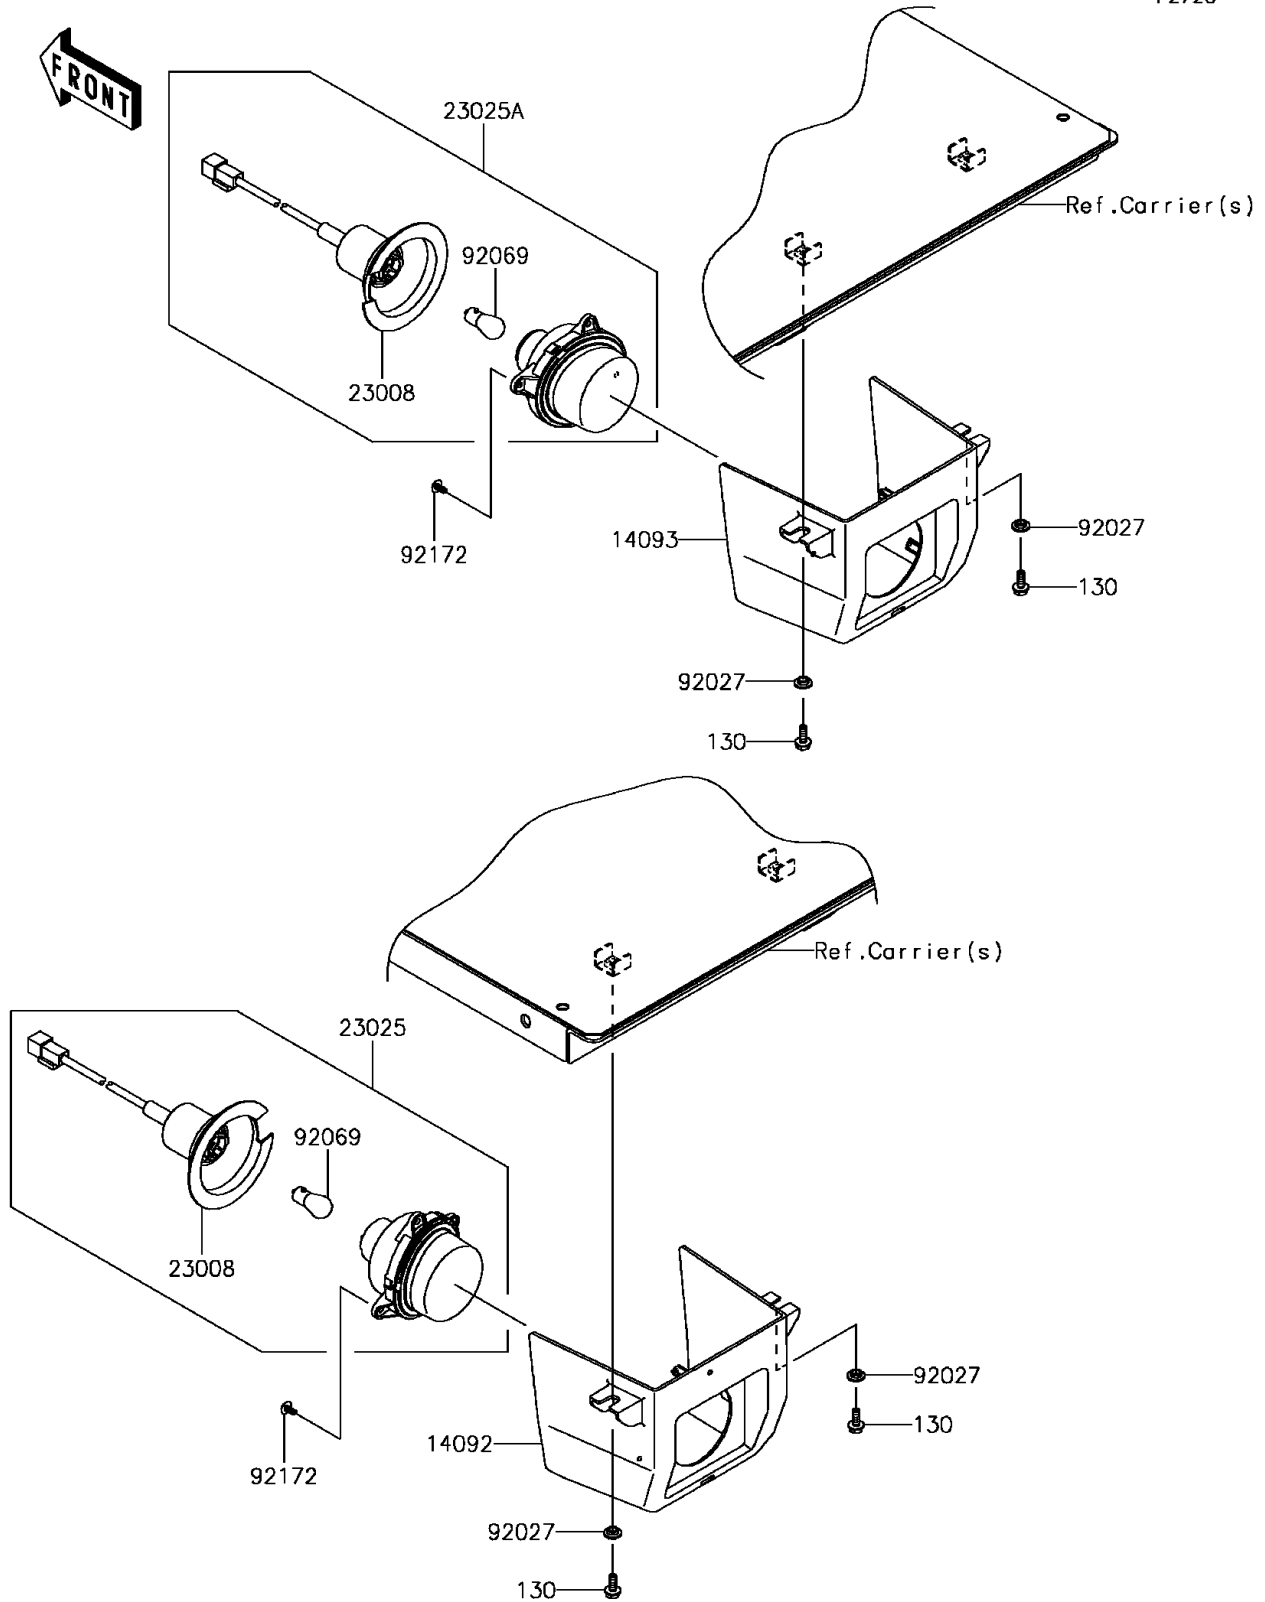

2017 Mule PRO-FXT EPS Camo PARTS DIAGRAM

Taillight(s)

F2720

2017 Mule PRO-FXT EPS Camo PARTS LIST

Taillight(s)

ITEM NAME	PART NUMBER	QUANTITY
BOLT-FLANGED,6X16 (Ref # 130)	130CA0616	4
COVER,TAIL LAMP,LH (Ref # 14092)	14092-1183	1
COVER,TAIL LAMP,RH (Ref # 14093)	14093-0091	1
SOCKET-ASSY (Ref # 23008)	23008-0162	2
LAMP-TAIL,LH (Ref # 23025)	23025-0334	1
LAMP-TAIL,RH (Ref # 23025A)	23025-0341	1
COLLAR,L=4.6 (Ref # 92027)	92027-1168	4
BULB,12V 21/5W (Ref # 92069)	92069-0072	2
SCREW,TAPPING,5X10 (Ref # 92172)	92172-0262	6