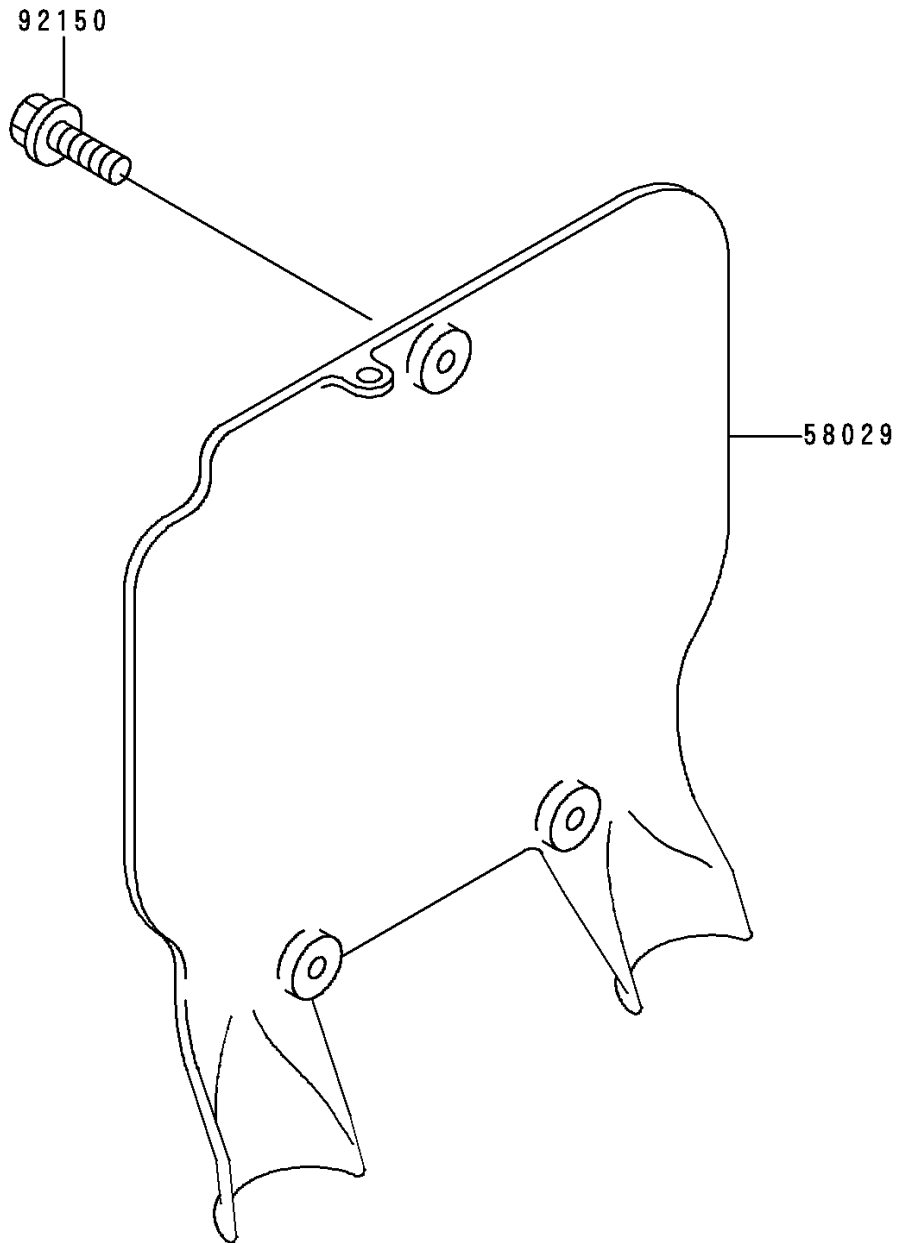

# 1995 KX125 PARTS DIAGRAM

Accessory

F2910

# 1995 KX125 PARTS LIST

## Accessory

| ITEM NAME                          | PART NUMBER   | QUANTITY |
|------------------------------------|---------------|----------|
| PLATE-NUMBER,P.WHITE (Ref # 58029) | 58029-1074-6F | 1        |
| BOLT,6X14 (Ref # 92150)            | 92150-1340    | 3        |