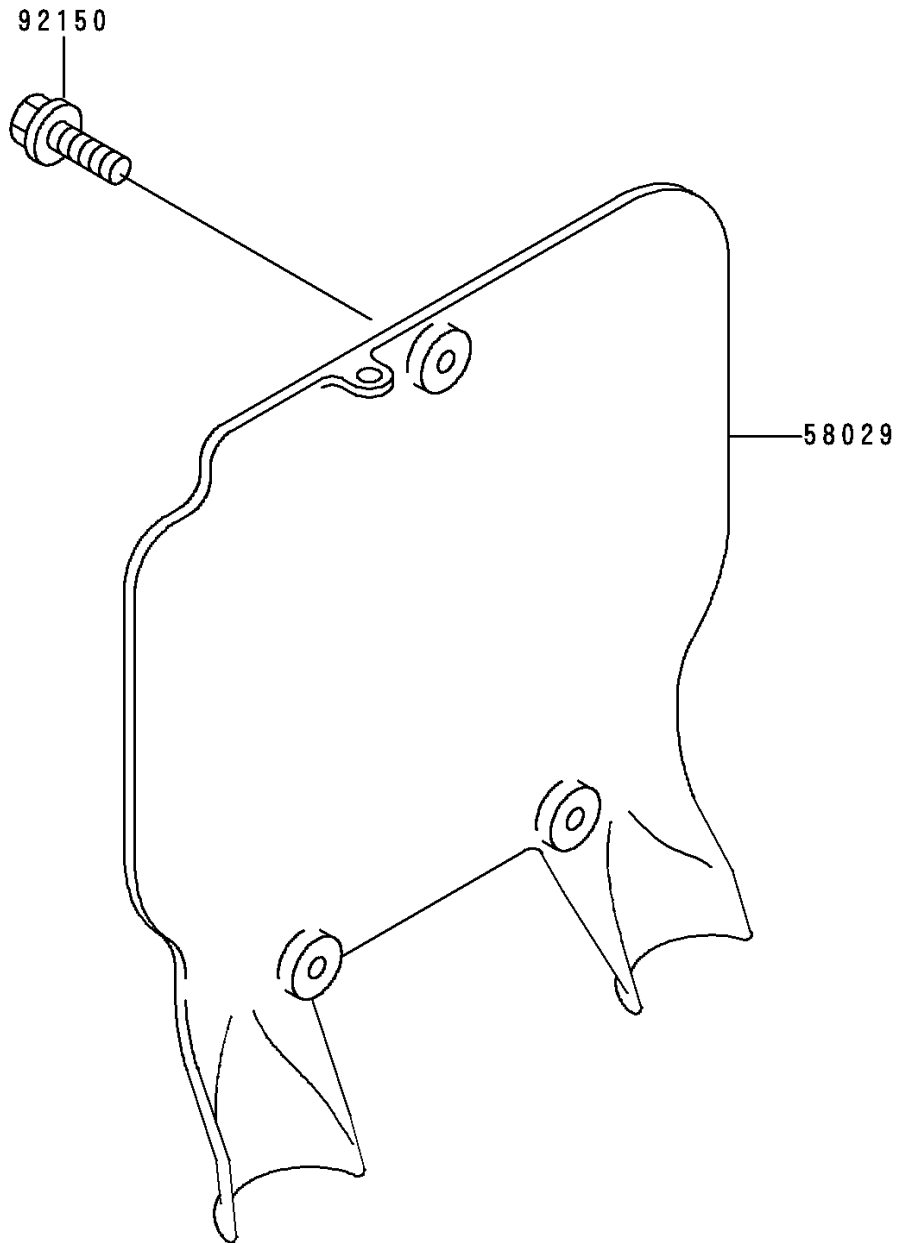

1995 KX125 PARTS DIAGRAM

Accessory

F2910

1995 KX125 PARTS LIST

Accessory

ITEM NAME	PART NUMBER	QUANTITY
PLATE-NUMBER,P.WHITE (Ref # 58029)	58029-1074-6F	1
BOLT,6X14 (Ref # 92150)	92150-1340	3