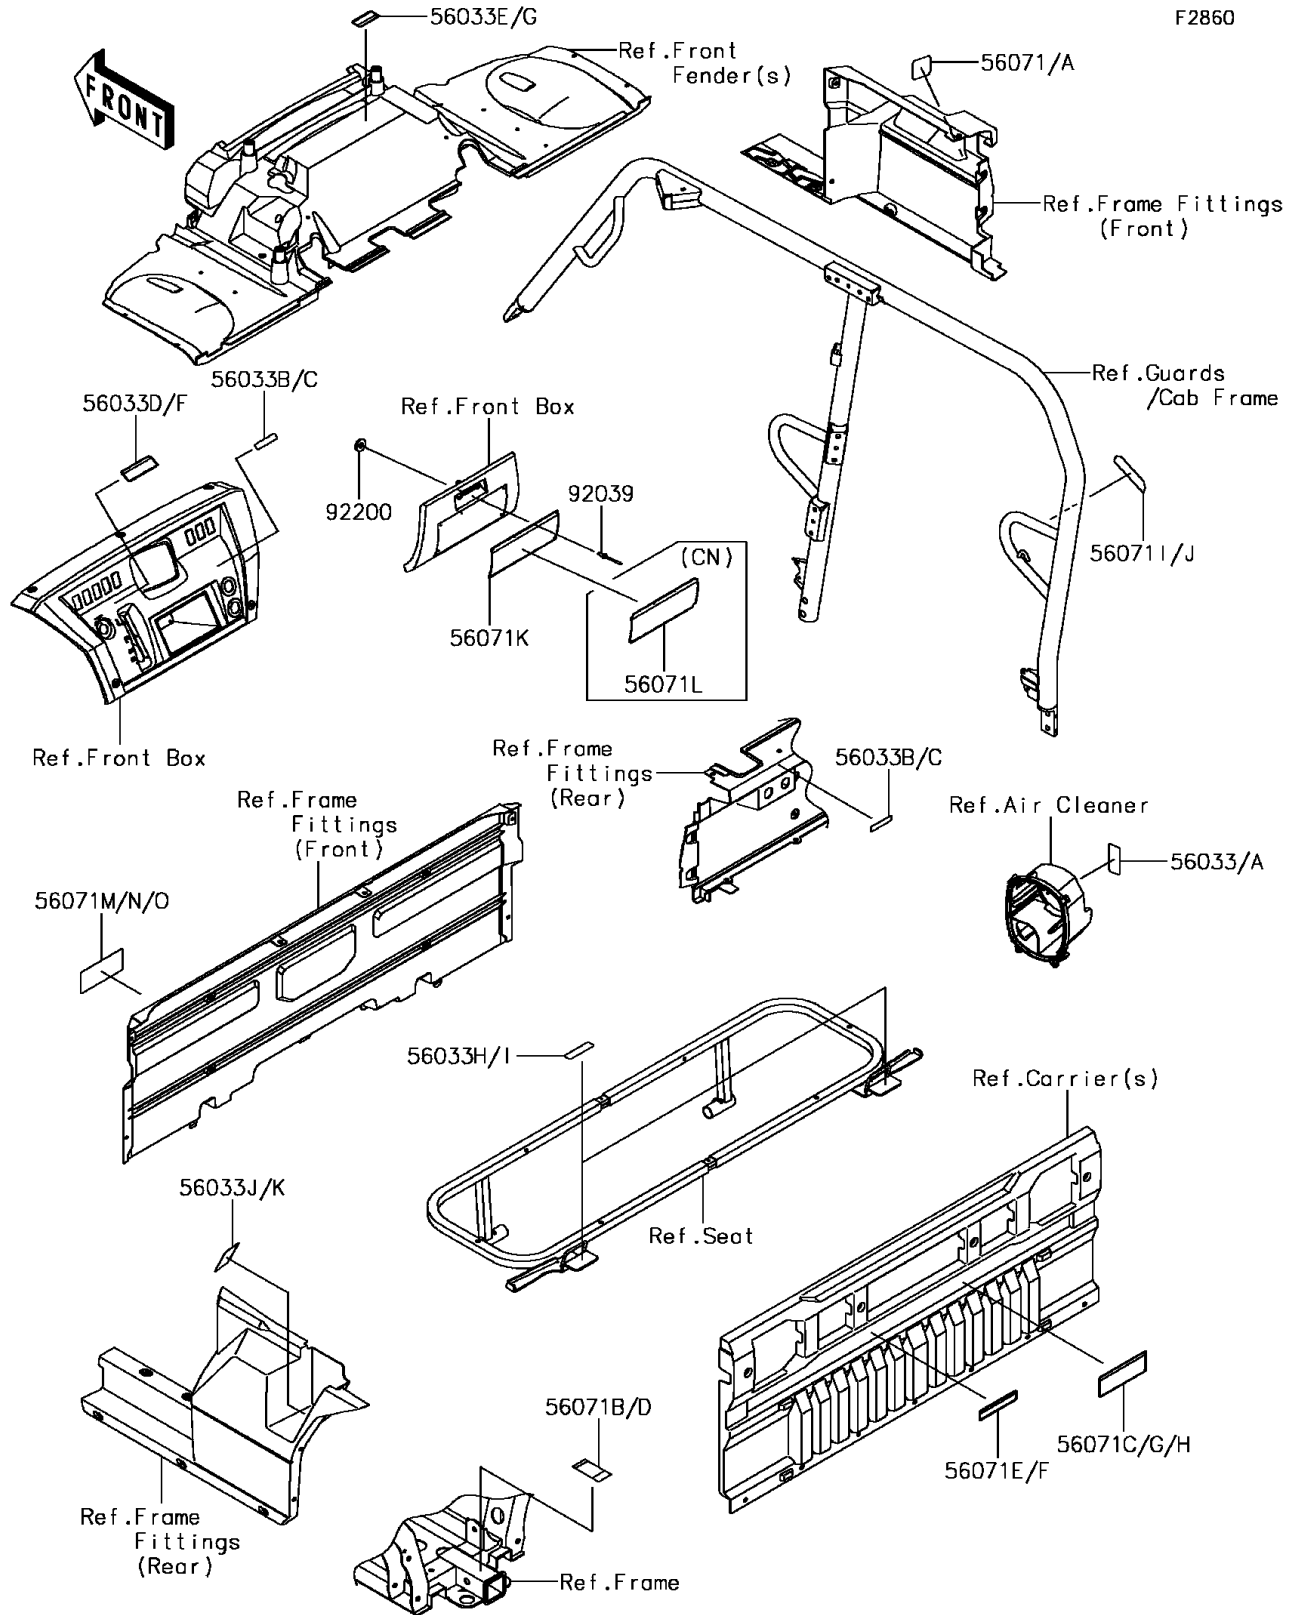

2017 Mule PRO-FXT EPS Camo PARTS DIAGRAM

Labels

2017 Mule PRO-FXT EPS Camo PARTS LIST

Labels

ITEM NAME	PART NUMBER	QUANTITY
LABEL-MANUAL,AIR CLEANER (Ref # 56033)	56033-0724	1
LABEL-MANUAL,AIR CLEANER (Ref # 56033A)	56033-0731	1
LABEL-MANUAL,DC OUTLET (Ref # 56033B)	56033-0814	2
LABEL-MANUAL,DC OUTLET (Ref # 56033C)	56033-0816	2
LABEL-MANUAL,SHIFT NOTICE (Ref # 56033D)	56033-0822	1
LABEL-MANUAL,FRONT HOOD (Ref # 56033E)	56033-0825	1
LABEL-MANUAL,SHIFT NOTICE (Ref # 56033F)	56033-0826	1
LABEL-MANUAL,FRONT HOOD (Ref # 56033G)	56033-0827	1
LABEL-MANUAL,REAR SEAT (Ref # 56033H)	56033-0829	2
LABEL-MANUAL,REAR SEAT (Ref # 56033I)	56033-0830	2
LABEL-MANUAL,DRIVE BELT (Ref # 56033J)	56033-0831	1
LABEL-MANUAL,DRIVE BELT (Ref # 56033K)	56033-0832	1
LABEL-WARNING,GASOLINE (Ref # 56071)	56071-0292	1
LABEL-WARNING,GASOLINE (Ref # 56071A)	56071-0293	1
LABEL-WARNING,TRAILER HITCH (Ref # 56071B)	56071-0436	1
LABEL-WARNING,CARGO CAPA. (Ref # 56071C)	56071-0437	1
LABEL-WARNING,TRAILER HITCH (Ref # 56071D)	56071-0439	1
LABEL-WARNING,SCREEN OPERATION (Ref # 56071E)	56071-0471	1
LABEL-WARNING,SCREEN OPERATION (Ref # 56071F)	56071-0472	1
LABEL-WARNING,CARGO CAPA. (Ref # 56071G)	56071-0478	1
LABEL-WARNING,CARGO CAPA. (Ref # 56071H)	56071-0480	1
LABEL-WARNING,BED OPERATION (Ref # 56071I)	56071-0494	2
LABEL-WARNING,BED OPERATION (Ref # 56071J)	56071-0495	2
LABEL-WARNING,GENERAL (Ref # 56071K)	56071-0650	1
LABEL-WARNING,GENERAL (Ref # 56071L)	56071-0651	1
LABEL-WARNING,TIRE&LOAD (Ref # 56071M)	56071-0679	1
LABEL-WARNING,TIRE&LOAD (Ref # 56071N)	56071-0681	1
LABEL-WARNING,TIRE&LOAD (Ref # 56071O)	56071-0683	1
RIVET,3.2X8 (Ref # 92039)	92039-3763	6

2017 Mule PRO-FXT EPS Camo PARTS LIST

Labels

ITEM NAME	PART NUMBER	QUANTITY
WASHER,3.5X8X1 (Ref # 92200)	92200-1251	6