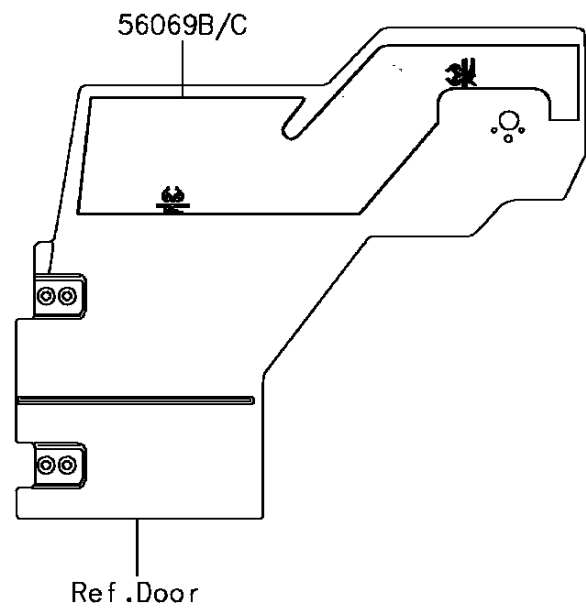

2017 Mule PRO-FXT EPS Camo PARTS DIAGRAM

Decals

F2861

2017 Mule PRO-FXT EPS Camo PARTS LIST

Decals

ITEM NAME	PART NUMBER	QUANTITY
MARK,FR FENDER,EPS (Ref # 56054)	56054-1805	2
MARK,FR FENDER,MULE PRO-FXT (Ref # 56054A)	56054-1831	2
PATTERN,SIDE GUARD,FR,LH (Ref # 56069)	56069-7443	1
PATTERN,SIDE GUARD,FR,RH (Ref # 56069A)	56069-7444	1
PATTERN,SIDE GUARD,RR,LH (Ref # 56069B)	56069-7445	1
PATTERN,SIDE GUARD,RR,RH (Ref # 56069C)	56069-7446	1
PATTERN,CARRIER COVER,LH (Ref # 56075)	56075-0656	1
PATTERN,CARRIER COVER,RH (Ref # 56075A)	56075-0657	1