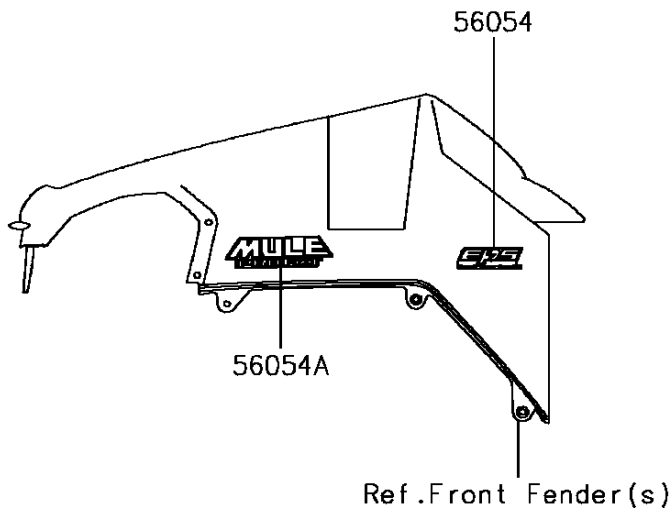

2017 Mule PRO-FXT EPS Camo PARTS DIAGRAM

Decals

F2861

2017 Mule PRO-FXT EPS Camo PARTS LIST

Decals

ITEM NAME	PART NUMBER	QUANTITY
MARK,FR FENDER,EPS (Ref # 56054)	56054-1805	2
MARK,FR FENDER,MULE PRO-FXT (Ref # 56054A)	56054-1831	2
PATTERN,SIDE GUARD,FR,LH (Ref # 56069)	56069-7443	1
PATTERN,SIDE GUARD,FR,RH (Ref # 56069A)	56069-7444	1
PATTERN,SIDE GUARD,RR,LH (Ref # 56069B)	56069-7445	1
PATTERN,SIDE GUARD,RR,RH (Ref # 56069C)	56069-7446	1
PATTERN,CARRIER COVER,LH (Ref # 56075)	56075-0656	1
PATTERN,CARRIER COVER,RH (Ref # 56075A)	56075-0657	1