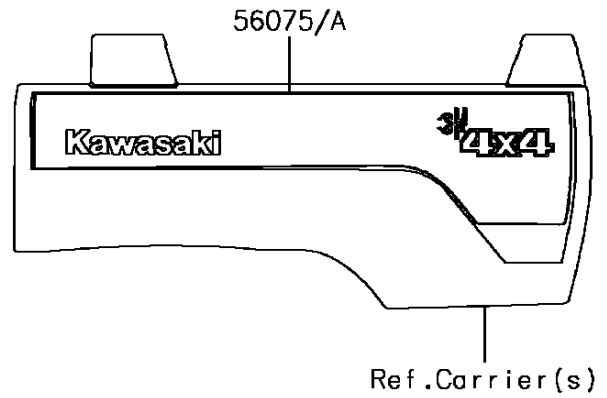

2017 Mule PRO-FXT EPS Camo PARTS DIAGRAM

Decals

F2861

2017 Mule PRO-FXT EPS Camo PARTS LIST

Decals

ITEM NAME	PART NUMBER	QUANTITY
MARK,FR FENDER,EPS (Ref # 56054)	56054-1805	2
MARK,FR FENDER,MULE PRO-FXT (Ref # 56054A)	56054-1831	2
PATTERN,SIDE GUARD,FR,LH (Ref # 56069)	56069-7443	1
PATTERN,SIDE GUARD,FR,RH (Ref # 56069A)	56069-7444	1
PATTERN,SIDE GUARD,RR,LH (Ref # 56069B)	56069-7445	1
PATTERN,SIDE GUARD,RR,RH (Ref # 56069C)	56069-7446	1
PATTERN,CARRIER COVER,LH (Ref # 56075)	56075-0656	1
PATTERN,CARRIER COVER,RH (Ref # 56075A)	56075-0657	1