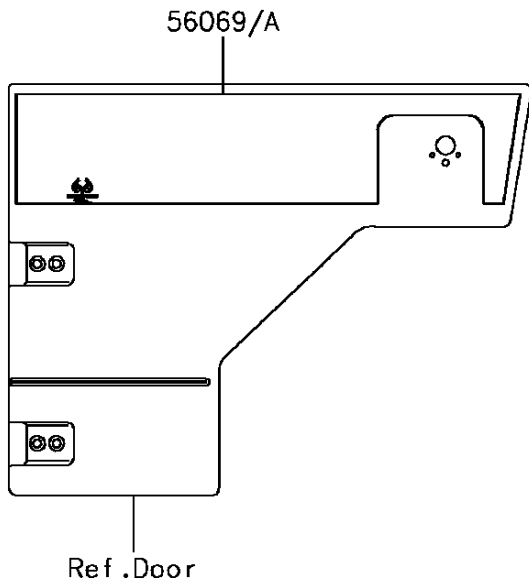

2017 Mule PRO-FXT EPS Camo PARTS DIAGRAM

Decals

F2861

2017 Mule PRO-FXT EPS Camo PARTS LIST

Decals

ITEM NAME	PART NUMBER	QUANTITY
MARK,FR FENDER,EPS (Ref # 56054)	56054-1805	2
MARK,FR FENDER,MULE PRO-FXT (Ref # 56054A)	56054-1831	2
PATTERN,SIDE GUARD,FR,LH (Ref # 56069)	56069-7443	1
PATTERN,SIDE GUARD,FR,RH (Ref # 56069A)	56069-7444	1
PATTERN,SIDE GUARD,RR,LH (Ref # 56069B)	56069-7445	1
PATTERN,SIDE GUARD,RR,RH (Ref # 56069C)	56069-7446	1
PATTERN,CARRIER COVER,LH (Ref # 56075)	56075-0656	1
PATTERN,CARRIER COVER,RH (Ref # 56075A)	56075-0657	1