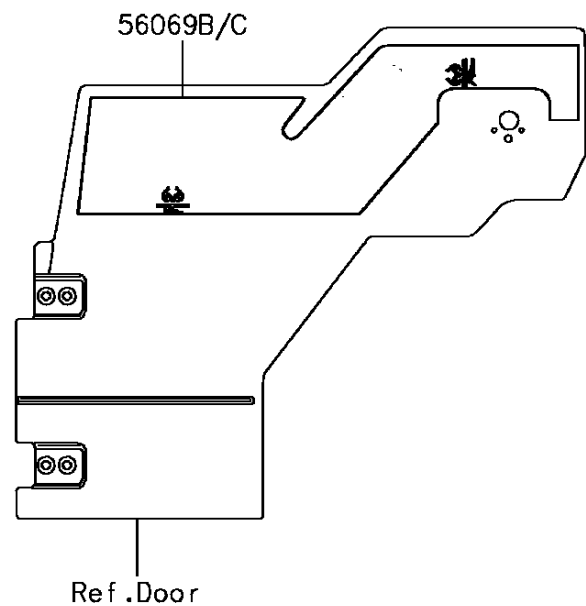

2017 Mule PRO-FXT EPS Camo PARTS DIAGRAM

Decals

F2861

2017 Mule PRO-FXT EPS Camo PARTS LIST

Decals

ITEM NAME	PART NUMBER	QUANTITY
MARK,FR FENDER,EPS (Ref # 56054)	56054-1805	2
MARK,FR FENDER,MULE PRO-FXT (Ref # 56054A)	56054-1831	2
PATTERN,SIDE GUARD,FR,LH (Ref # 56069)	56069-7443	1
PATTERN,SIDE GUARD,FR,RH (Ref # 56069A)	56069-7444	1
PATTERN,SIDE GUARD,RR,LH (Ref # 56069B)	56069-7445	1
PATTERN,SIDE GUARD,RR,RH (Ref # 56069C)	56069-7446	1
PATTERN,CARRIER COVER,LH (Ref # 56075)	56075-0656	1
PATTERN,CARRIER COVER,RH (Ref # 56075A)	56075-0657	1