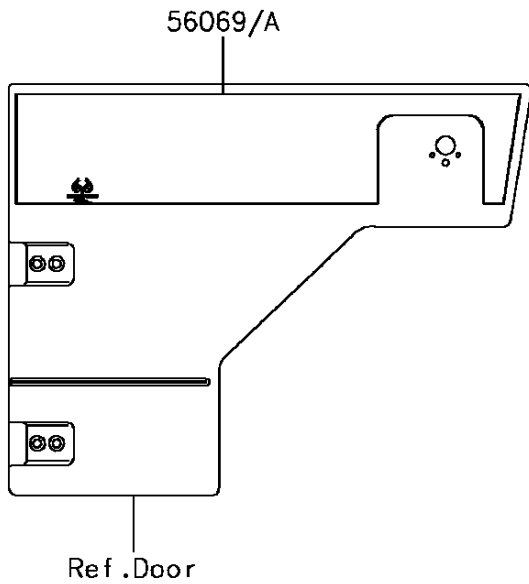

2017 Mule PRO-FXT EPS Camo PARTS DIAGRAM

Decals

F2861

2017 Mule PRO-FXT EPS Camo PARTS LIST

Decals

ITEM NAME	PART NUMBER	QUANTITY
MARK,FR FENDER,EPS (Ref # 56054)	56054-1805	2
MARK,FR FENDER,MULE PRO-FXT (Ref # 56054A)	56054-1831	2
PATTERN,SIDE GUARD,FR,LH (Ref # 56069)	56069-7443	1
PATTERN,SIDE GUARD,FR,RH (Ref # 56069A)	56069-7444	1
PATTERN,SIDE GUARD,RR,LH (Ref # 56069B)	56069-7445	1
PATTERN,SIDE GUARD,RR,RH (Ref # 56069C)	56069-7446	1
PATTERN,CARRIER COVER,LH (Ref # 56075)	56075-0656	1
PATTERN,CARRIER COVER,RH (Ref # 56075A)	56075-0657	1