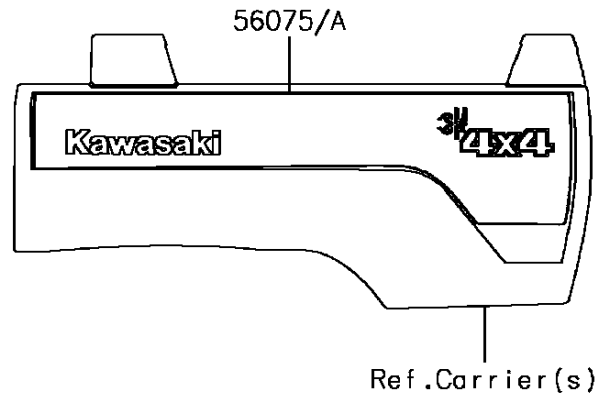

2017 Mule PRO-FXT EPS Camo PARTS DIAGRAM

Decals

F2861

2017 Mule PRO-FXT EPS Camo PARTS LIST

Decals

ITEM NAME	PART NUMBER	QUANTITY
MARK,FR FENDER,EPS (Ref # 56054)	56054-1805	2
MARK,FR FENDER,MULE PRO-FXT (Ref # 56054A)	56054-1831	2
PATTERN,SIDE GUARD,FR,LH (Ref # 56069)	56069-7443	1
PATTERN,SIDE GUARD,FR,RH (Ref # 56069A)	56069-7444	1
PATTERN,SIDE GUARD,RR,LH (Ref # 56069B)	56069-7445	1
PATTERN,SIDE GUARD,RR,RH (Ref # 56069C)	56069-7446	1
PATTERN,CARRIER COVER,LH (Ref # 56075)	56075-0656	1
PATTERN,CARRIER COVER,RH (Ref # 56075A)	56075-0657	1