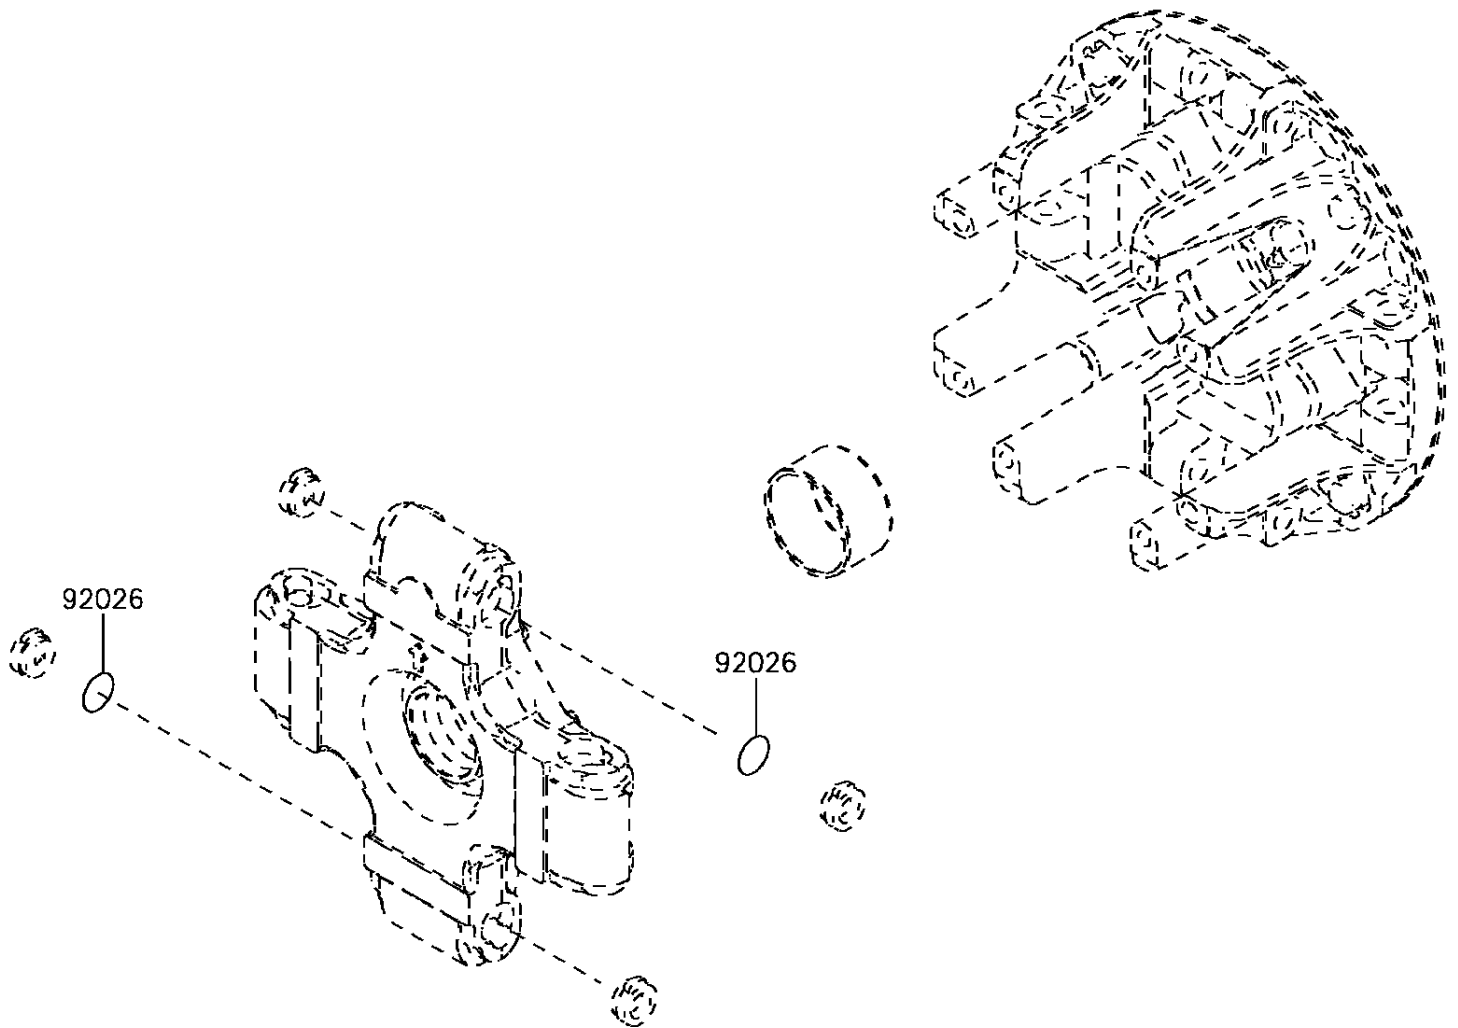

# 2017 Mule PRO-FXT EPS Camo PARTS DIAGRAM

Optional Parts

F2890

(Ref. Drive Converter)

## 2017 Mule PRO-FXT EPS Camo PARTS LIST

### Optional Parts

ITEM NAME	PART NUMBER	QUANTITY
SPACER,T=0.1 (Ref # 92026)	92026-0038	2