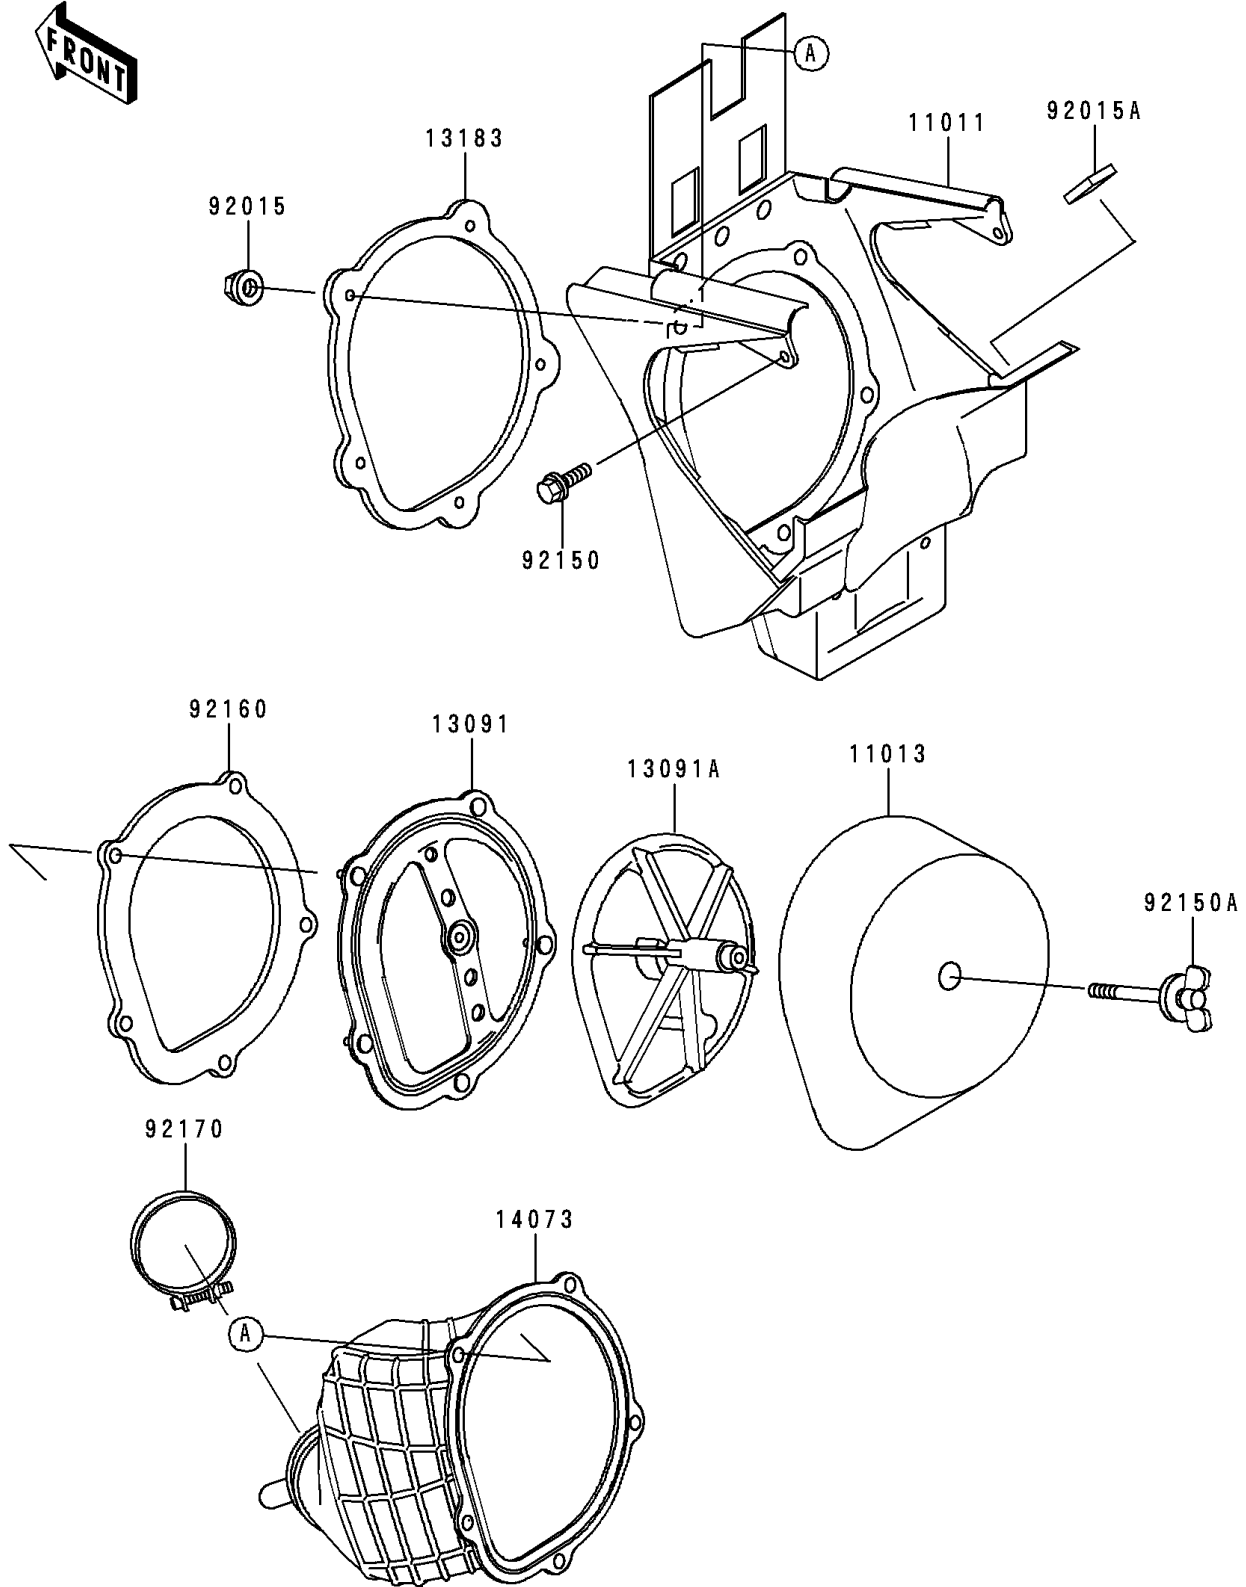

1996 KX125 PARTS DIAGRAM

Air Cleaner

E1130

1996 KX125 PARTS LIST

Air Cleaner

ITEM NAME	PART NUMBER	QUANTITY
CASE-AIR FILTER,S.GRAY (Ref # 11011)	11011-1472-RG	1
ELEMENT-AIR FILTER (Ref # 11013)	11013-1203	1
HOLDER (Ref # 13091)	13091-1664	1
HOLDER,ELEMENT (Ref # 13091A)	13091-1708	1
PLATE,DUCT FITTING (Ref # 13183)	13183-1530	1
DUCT,AIR FILTER (Ref # 14073)	14073-1612	1
NUT,FLANGED,5MM (Ref # 92015)	92015-1259	5
NUT (Ref # 92015A)	92015-1918	2
BOLT,FLANGED,6X16 (Ref # 92150)	92150-1506	2
BOLT,WING (Ref # 92150A)	92150-1565	1
DAMPER,DUCT SEAL (Ref # 92160)	92160-1196	1
CLAMP,65MM (Ref # 92170)	92170-1526	1