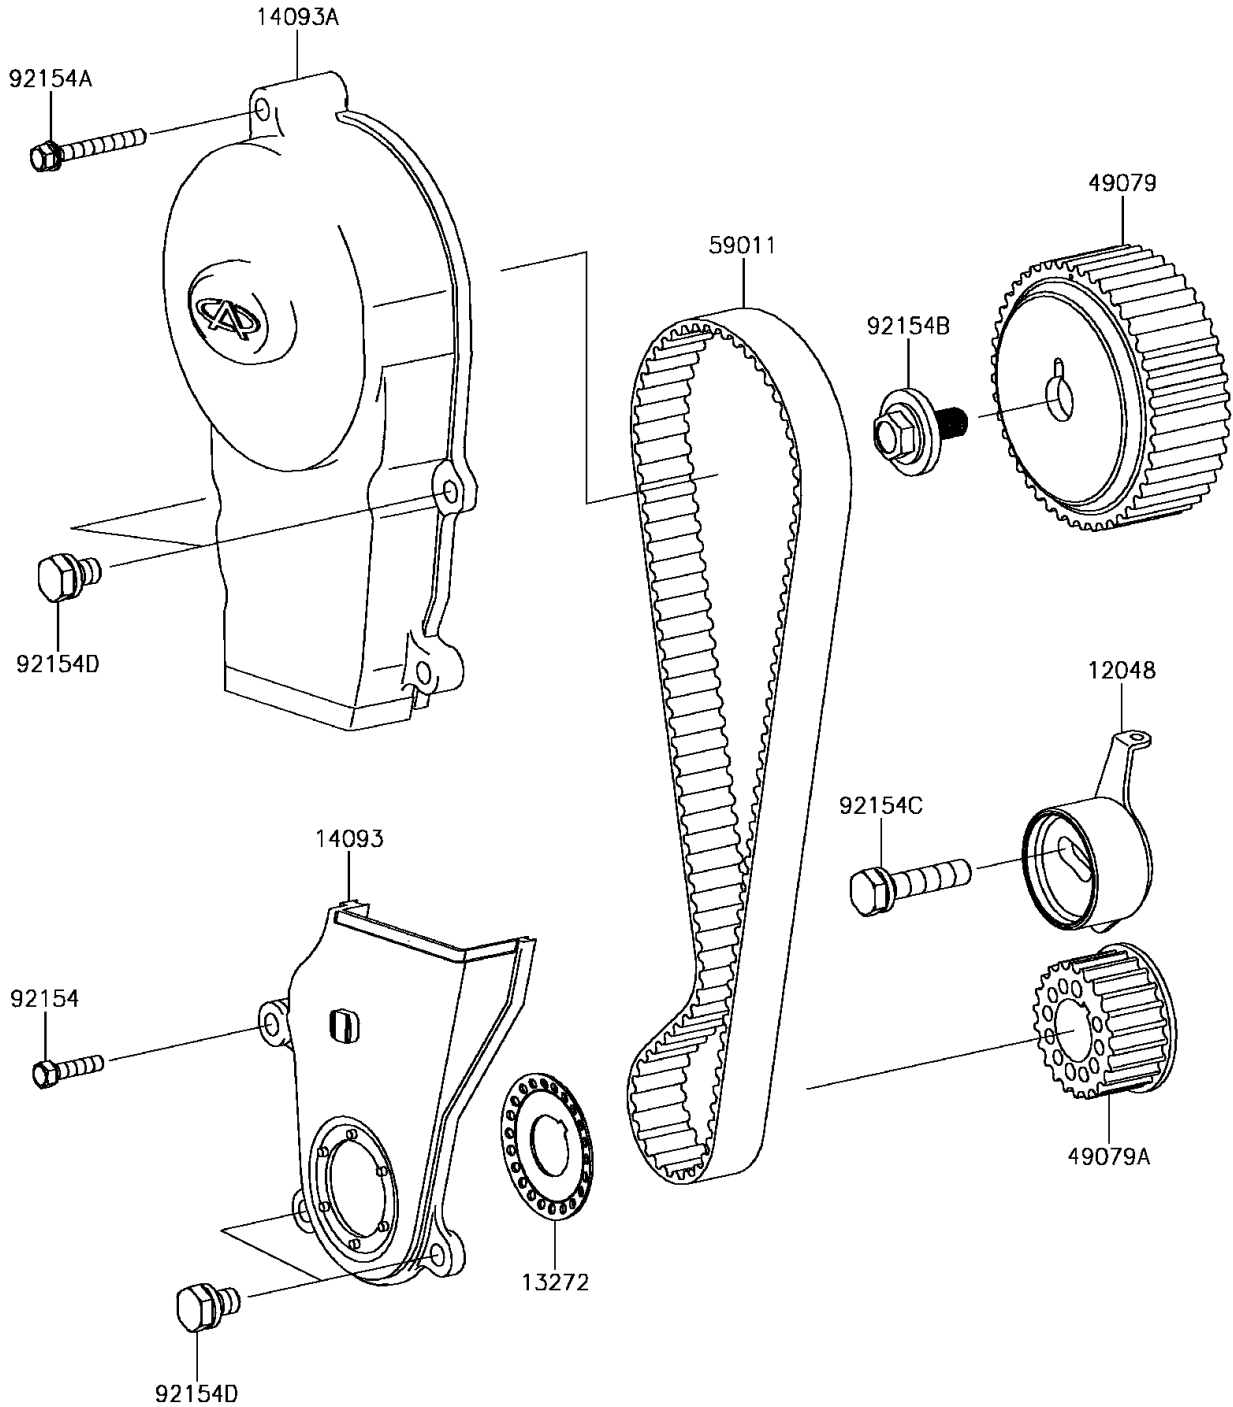

2017 Mule PRO-FX EPS PARTS DIAGRAM

Timing Belt

E1215

2017 Mule PRO-FX EPS PARTS LIST

Timing Belt

ITEM NAME	PART NUMBER	QUANTITY
TENSIONER-ASSY (Ref # 12048)	12048-0093	1
PLATE,TIMING BELT (Ref # 13272)	13272-1872	1
COVER,TIMING BELT,LWR (Ref # 14093)	14093-0200	1
COVER,TIMING BELT,UPP (Ref # 14093A)	14093-0201	1
PULLEY-BELT,CAMSHAFT (Ref # 49079)	49079-0023	1
PULLEY-BELT,CRANKSHAFT (Ref # 49079A)	49079-0024	1
BELT,TIMING (Ref # 59011)	59011-0042	1
BOLT,6X25 (Ref # 92154)	92154-1583	1
BOLT,6X50 (Ref # 92154A)	92154-1591	1
BOLT,FLANGED (Ref # 92154B)	92154-1614	1
BOLT,10X45 (Ref # 92154C)	92154-1615	1
BOLT,6X16 (Ref # 92154D)	92154-1617	4