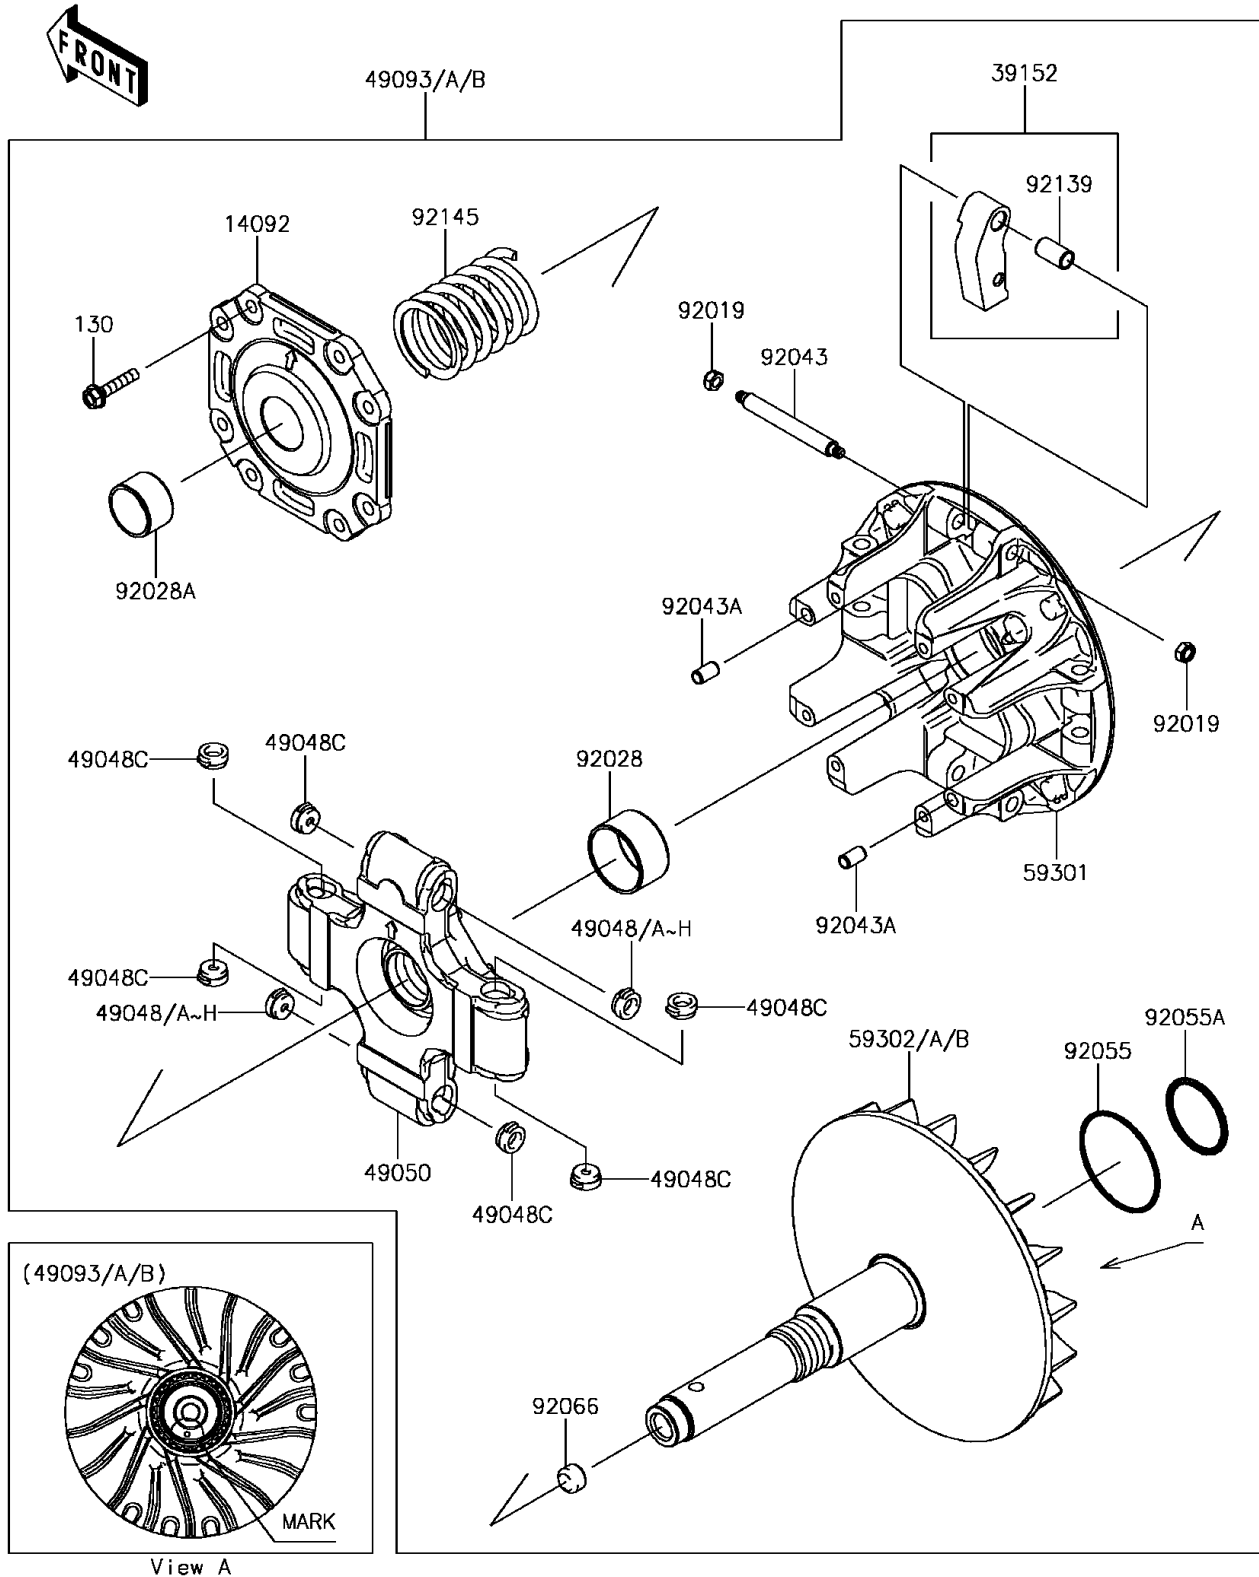

2017 Mule PRO-FX EPS PARTS DIAGRAM

Drive Converter

E1391

2017 Mule PRO-FX EPS PARTS LIST

Drive Converter

ITEM NAME	PART NUMBER	QUANTITY
BOLT-FLANGED,6X30 (Ref # 130)	130CA0630	8
COVER (Ref # 14092)	14092-1201	1
WEIGHT-RAMP (Ref # 39152)	39152-0039	4
SHOE,T=7.2 (Ref # 49048)	49048-1087	AR
SHOE,T=7.3 (Ref # 49048A)	49048-1088	AR
SHOE,T=7.4 (Ref # 49048B)	49048-1089	AR
SHOE,T=7.5 (Ref # 49048C)	49048-1090	8
SHOE,T=7.6 (Ref # 49048D)	49048-1091	AR
SHOE,T=7.7 (Ref # 49048E)	49048-1092	AR
SHOE,T=7.8 (Ref # 49048F)	49048-1093	AR
SHOE,T=7.9 (Ref # 49048G)	49048-1094	AR
SHOE,T=8.0 (Ref # 49048H)	49048-1095	AR
SPIDER (Ref # 49050)	49050-1083	1
CONVERTER-DRIVE,B MARK,WHITE (Ref # 49093)	49093-0071	1
CONVERTER-DRIVE,A MARK,BLUE (Ref # 49093A)	49093-0072	1
CONVERTER-DRIVE,C MARK,YELLOW (Ref # 49093B)	49093-0073	1
SHEAVE-MOVABLE (Ref # 59301)	59301-0025	1
SHEAVE-COMP,B MARK,WHITE (Ref # 59302)	59302-0092	1
SHEAVE-COMP,A MARK,BLUE (Ref # 59302A)	59302-0093	1
SHEAVE-COMP,C MARK,YELLOW (Ref # 59302B)	59302-0094	1
NUT,LOCK,6MM (Ref # 92019)	92019-008	8
BUSHING (Ref # 92028)	92028-1975	1
BUSHING (Ref # 92028A)	92028-1980	1
PIN (Ref # 92043)	92043-0809	4
PIN,6.2X8X14 (Ref # 92043A)	92043-1263	2
RING-O,59.5X2.4 (Ref # 92055)	92055-0753	1
RING-O,3.5X39.7 (Ref # 92055A)	92055-0789	1
PLUG (Ref # 92066)	92066-0784	1
BUSHING,9X11X19.75 (Ref # 92139)	92139-1103	4

2017 Mule PRO-FX EPS PARTS LIST

Drive Converter

ITEM NAME	PART NUMBER	QUANTITY
SPRING (Ref # 92145)	92145-1576	1