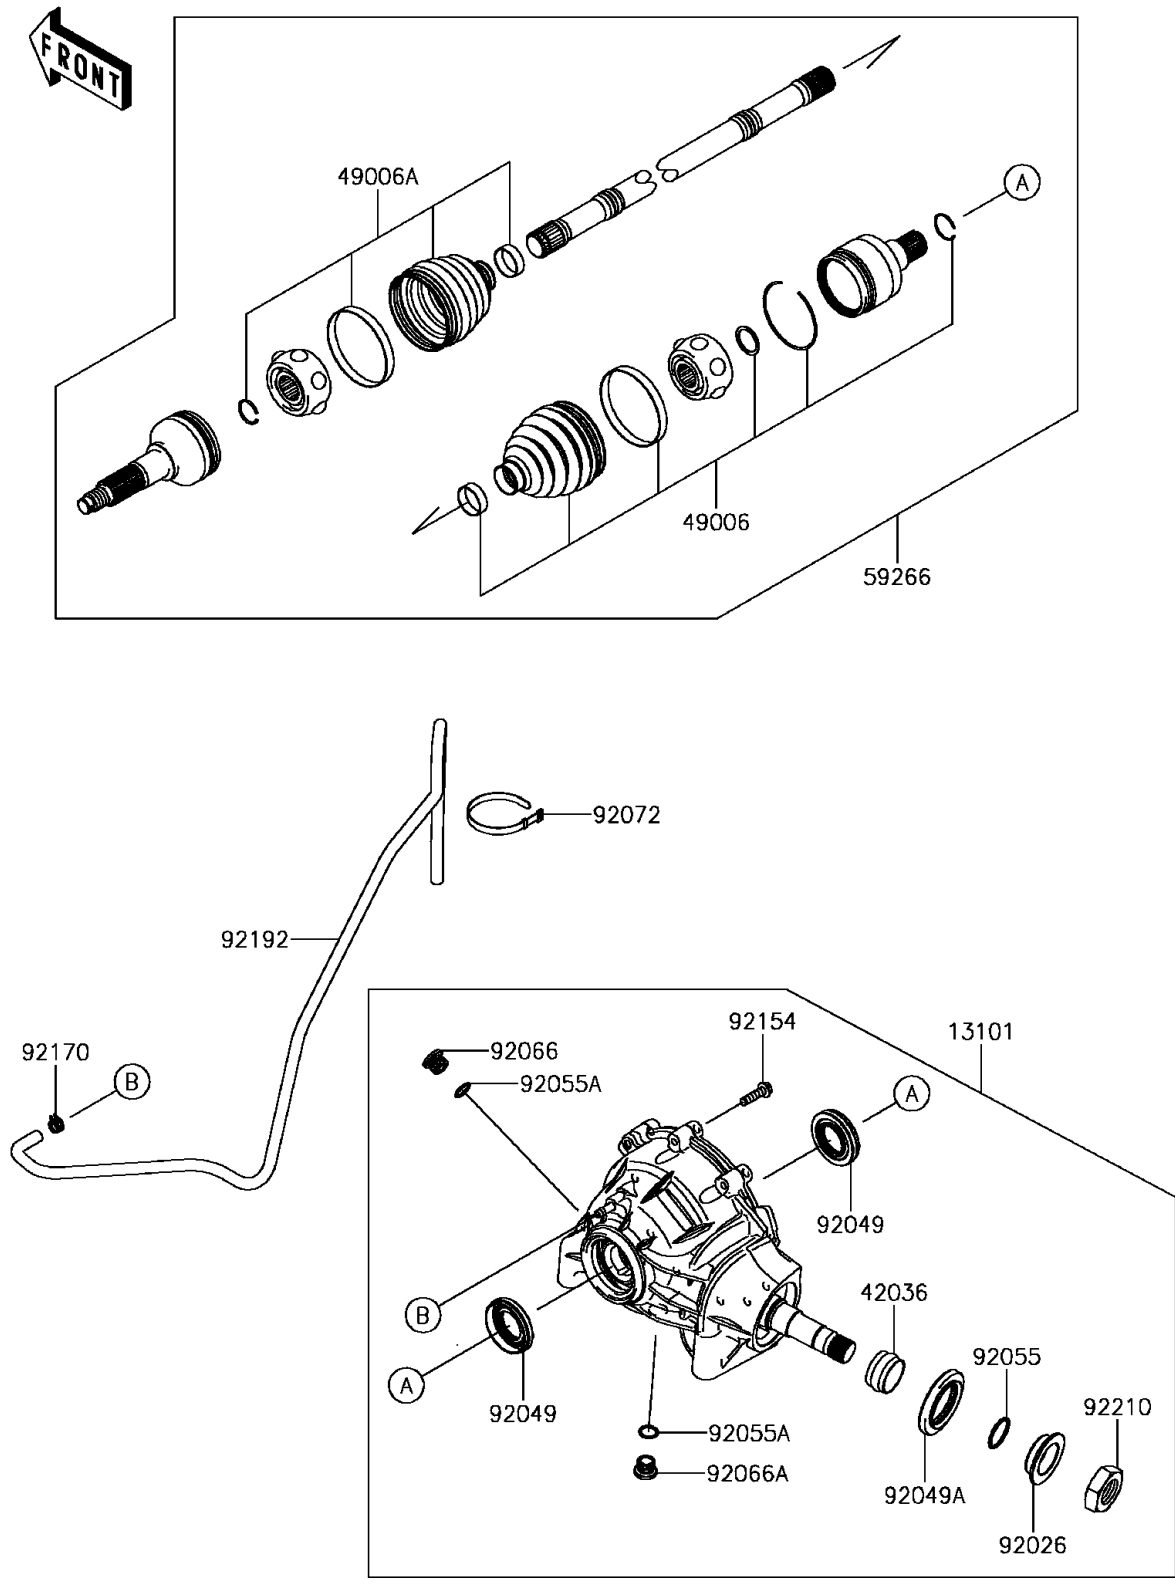

2017 Mule PRO-FX EPS PARTS DIAGRAM

Drive Shaft-Front

E3136

2017 Mule PRO-FX EPS PARTS LIST

Drive Shaft-Front

ITEM NAME	PART NUMBER	QUANTITY
GEAR-ASSY,FRONT DIFFERENTIAL (Ref # 13101)	13101-0662	1
SLEEVE (Ref # 42036)	42036-0741	1
BOOT,INSIDE (Ref # 49006)	49006-0578	2
BOOT,OUTSIDE (Ref # 49006A)	49006-0584	2
JOINT-BALL,FR (Ref # 59266)	59266-0710	2
SPACER (Ref # 92026)	92026-0776	1
SEAL-OIL,33X60X7 (Ref # 92049)	92049-0760	2
SEAL-OIL,44X72X7 (Ref # 92049A)	92049-0766	1
RING-O (Ref # 92055)	92055-0788	1
RING-O,15.3X2.2 (Ref # 92055A)	92055-0830	2
PLUG (Ref # 92066)	92066-0777	1
PLUG (Ref # 92066A)	92066-0778	1
BAND,L=186 (Ref # 92072)	92072-056	1
BOLT,FLANGED,8X30 (Ref # 92154)	92154-1370	10
CLAMP (Ref # 92170)	92170-2082	1
TUBE,BREATHER (Ref # 92192)	92192-1341	1
NUT (Ref # 92210)	92210-0894	1