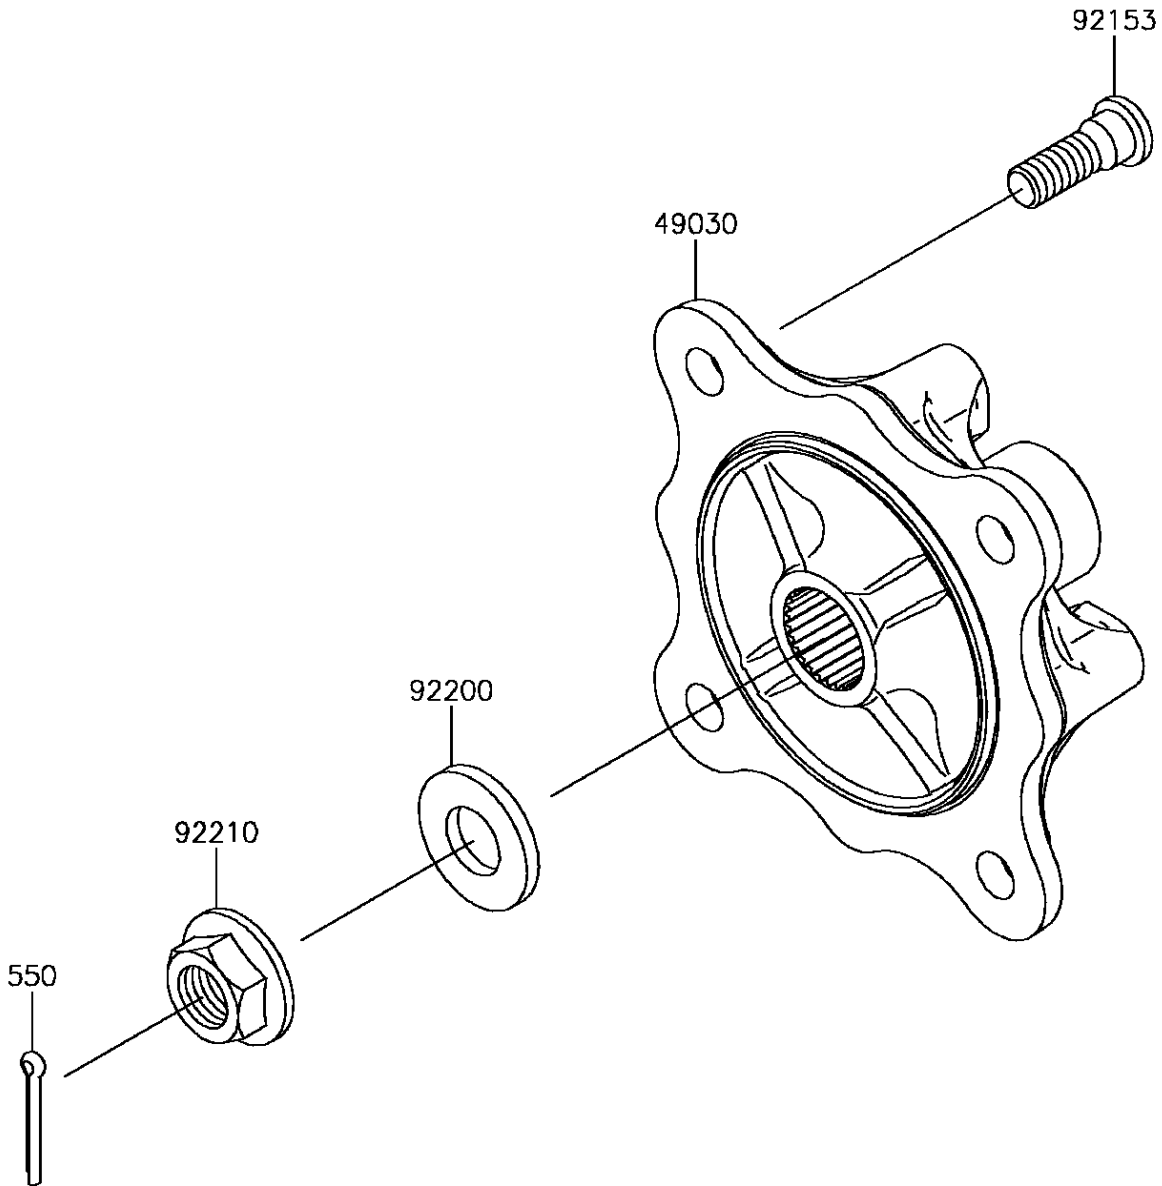

2017 Mule PRO-FX EPS PARTS DIAGRAM

Rear Hubs/Brakes

F2240

2017 Mule PRO-FX EPS PARTS LIST

Rear Hubs/Brakes

ITEM NAME	PART NUMBER	QUANTITY
HUB,RR (Ref # 49030)	49030-0049	2
PIN-COTTER,4.0X30 (Ref # 550)	550AA4030	2
BOLT,12MM (Ref # 92153)	92153-1915	8
WASHER,20.3X41X4.5 (Ref # 92200)	92200-0921	2
NUT,FLANGED,20MM (Ref # 92210)	92210-2093	2