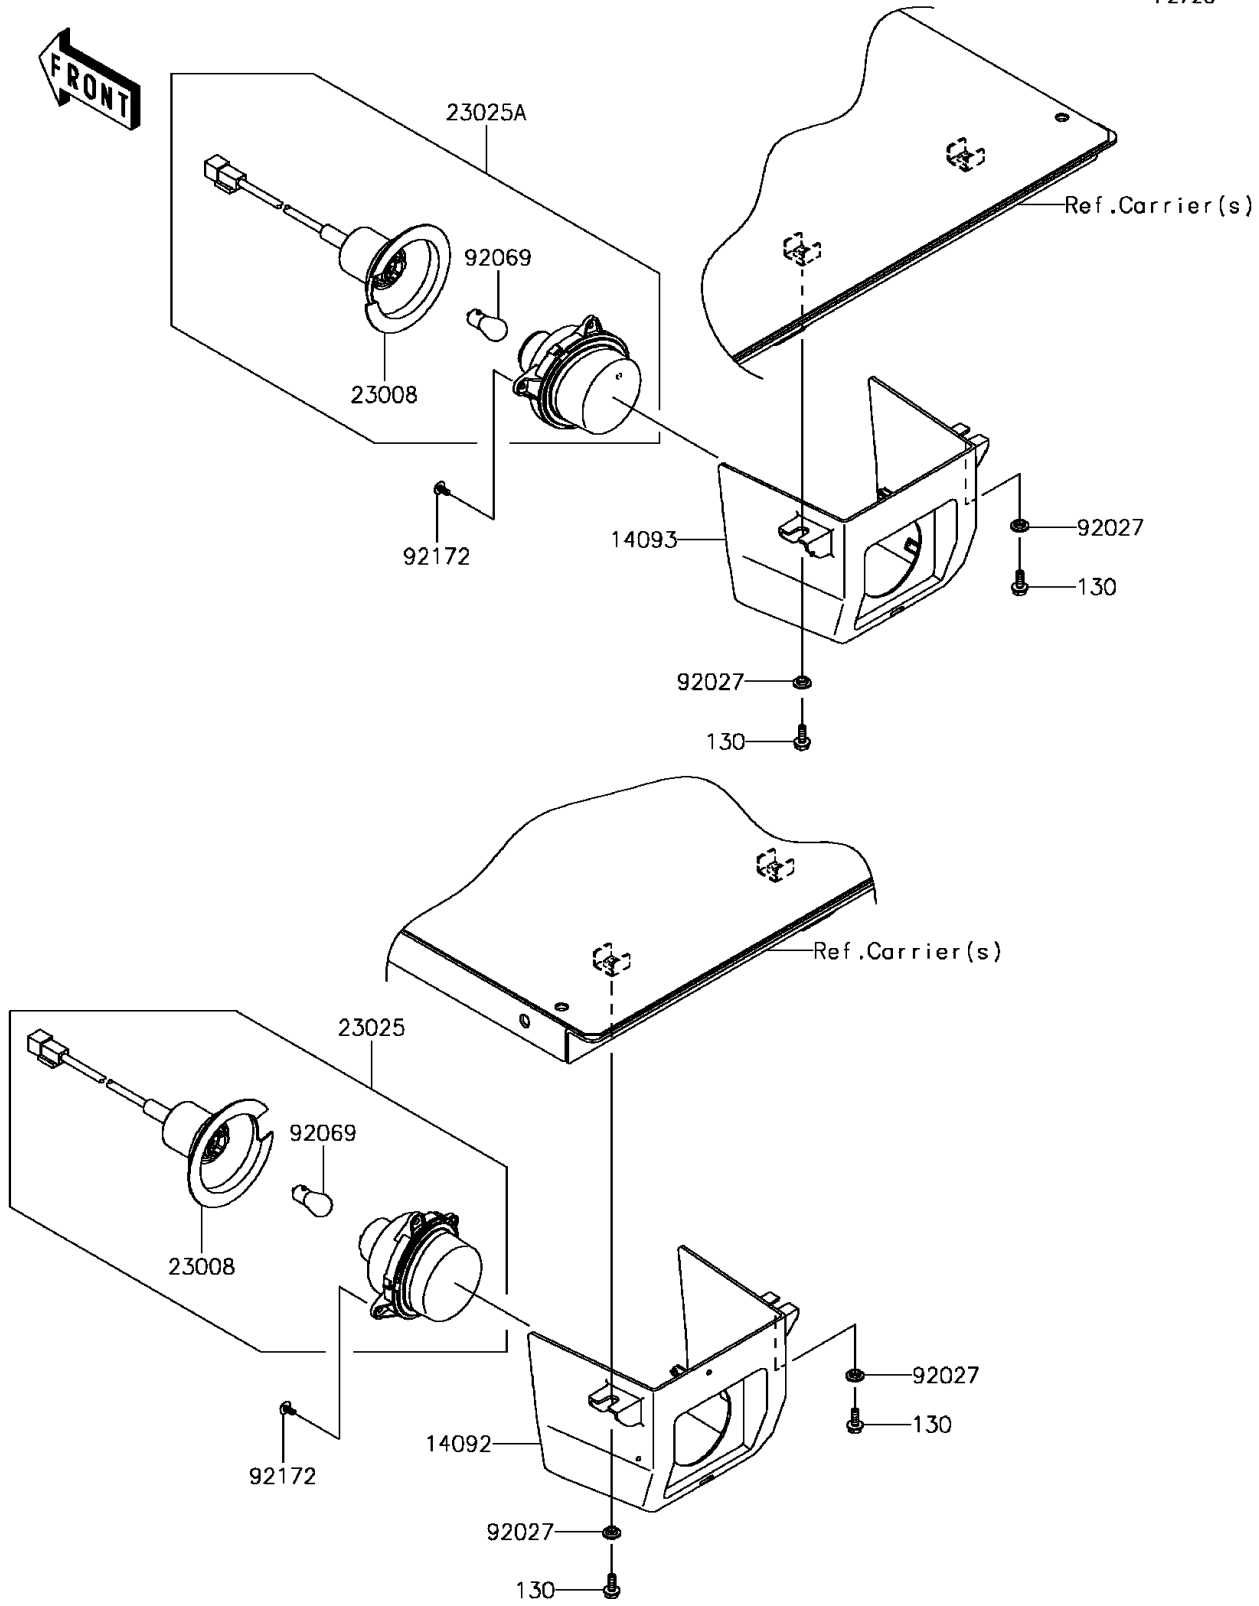

# 2017 Mule PRO-FX EPS PARTS DIAGRAM

Taillight(s)

F2720

## 2017 Mule PRO-FX EPS PARTS LIST

### Taillight(s)

ITEM NAME	PART NUMBER	QUANTITY
BOLT-FLANGED,6X16 (Ref # 130)	130CA0616	4
COVER,TAIL LAMP,LH (Ref # 14092)	14092-1183	1
COVER,TAIL LAMP,RH (Ref # 14093)	14093-0091	1
SOCKET-ASSY (Ref # 23008)	23008-0162	2
LAMP-TAIL,LH (Ref # 23025)	23025-0334	1
LAMP-TAIL,RH (Ref # 23025A)	23025-0341	1
COLLAR,L=4.6 (Ref # 92027)	92027-1168	4
BULB,12V 21/5W (Ref # 92069)	92069-0072	2
SCREW,TAPPING,5X10 (Ref # 92172)	92172-0262	6