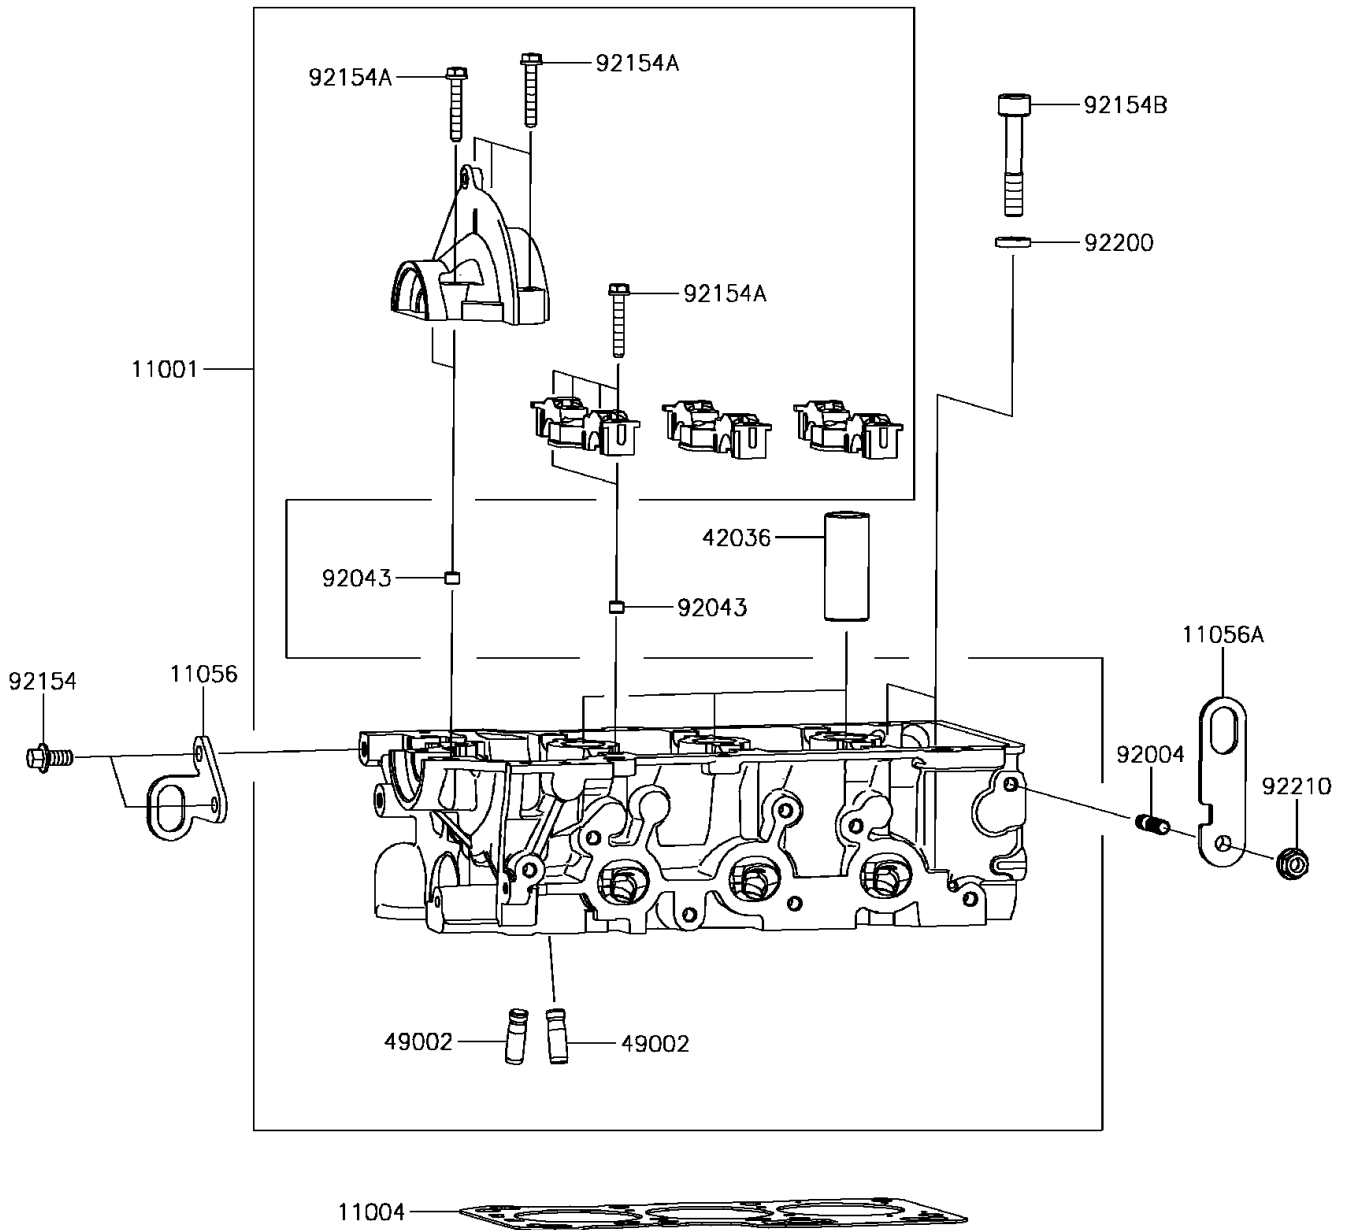

2017 Mule PRO-FX EPS LE PARTS DIAGRAM

Cylinder Head

E1111

2017 Mule PRO-FX EPS LE PARTS LIST

Cylinder Head

ITEM NAME	PART NUMBER	QUANTITY
HEAD-CYLINDER (Ref # 11001)	11001-0839	1
GASKET-HEAD (Ref # 11004)	11004-0747	1
BRACKET (Ref # 11056)	11056-7081	1
BRACKET (Ref # 11056A)	11056-7082	1
SLEEVE,SPARK PLUG (Ref # 42036)	42036-0764	3
GUIDE-VALVE (Ref # 49002)	49002-0030	12
STUD (Ref # 92004)	92004-0734	1
PIN (Ref # 92043)	92043-0831	8
BOLT,FLANGED,8X16 (Ref # 92154)	92154-1588	2
BOLT,6X38 (Ref # 92154A)	92154-1589	17
BOLT,SOCKET (Ref # 92154B)	92154-1590	8
WASHER (Ref # 92200)	92200-1683	8
NUT (Ref # 92210)	92210-0944	1