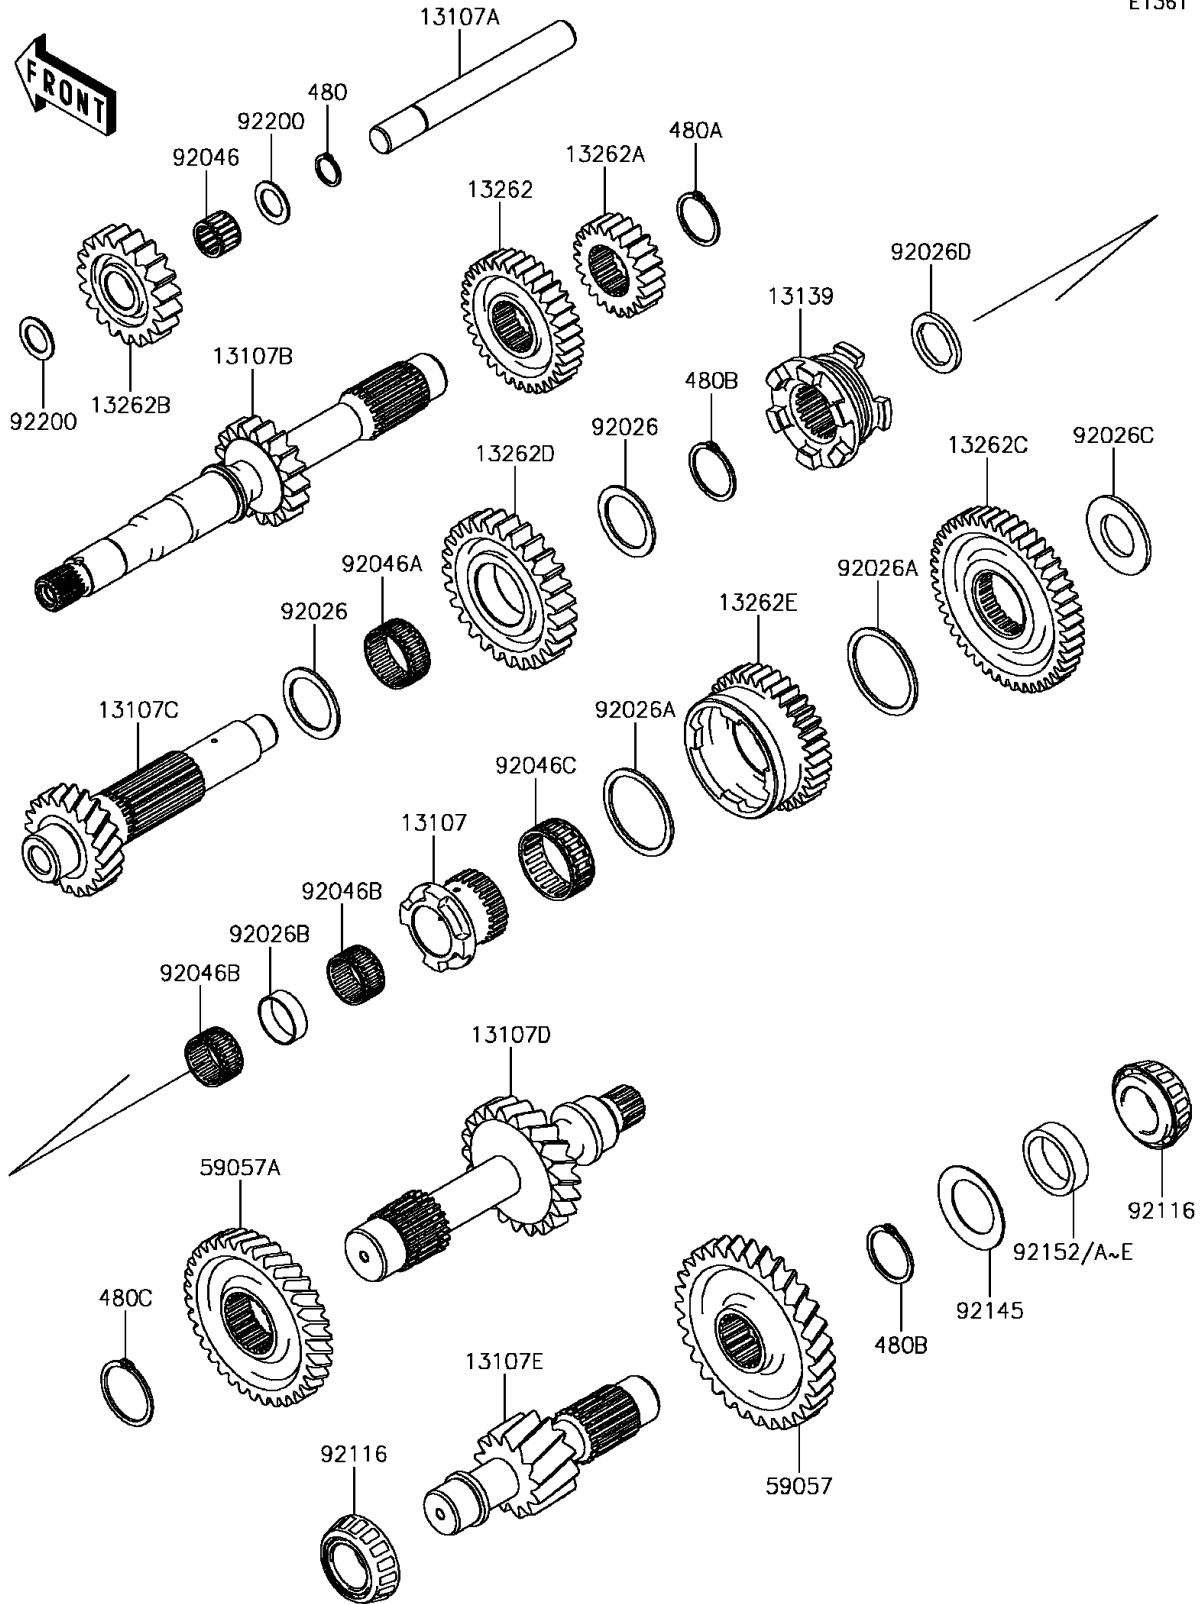

2017 Mule PRO-FX EPS LE PARTS DIAGRAM

Transmission

E1361

2017 Mule PRO-FX EPS LE PARTS LIST

Transmission

ITEM NAME	PART NUMBER	QUANTITY
SHAFT (Ref # 13107)	13107-0779	1
SHAFT,IDLE REV (Ref # 13107A)	13107-0780	1
SHAFT,INPUT,17T (Ref # 13107B)	13107-0782	1
SHAFT,COUNTER,20T (Ref # 13107C)	13107-0783	1
SHAFT,3RD,21T (Ref # 13107D)	13107-0784	1
SHAFT,4TH,13T (Ref # 13107E)	13107-0785	1
SHIFTER (Ref # 13139)	13139-0022	1
GEAR,INPUT HI,33T (Ref # 13262)	13262-1085	1
GEAR,INPUT LOW,22T (Ref # 13262A)	13262-1086	1
GEAR,IDLE REV,19T (Ref # 13262B)	13262-1087	1
GEAR,COUNTER LOW,45T (Ref # 13262C)	13262-1088	1
GEAR,COUNTER REV,27T (Ref # 13262D)	13262-1089	1
GEAR,COUNTER HI,34T (Ref # 13262E)	13262-1090	1
CIRCLIP-TYPE-C,18MM (Ref # 480)	480J1800	1
CIRCLIP-TYPE-C,32MM (Ref # 480A)	480J3200	1
CIRCLIP (Ref # 480B)	480J3500	2
CIRCLIP (Ref # 480C)	480J4000	1
GEAR-HELICAL,31T (Ref # 59057)	59057-0013	1
GEAR-HELICAL,3RD,35T (Ref # 59057A)	59057-0015	1
SPACER,35.2X47X2 (Ref # 92026)	92026-0765	2
SPACER,49.2X58X2 (Ref # 92026A)	92026-0766	2
SPACER,29.4X31.8X10 (Ref # 92026B)	92026-0767	1
SPACER (Ref # 92026C)	92026-0768	1
SPACER,28.2X39X3.6 (Ref # 92026D)	92026-0795	1
BEARING-NEEDLE,FMJ-182417 (Ref # 92046)	92046-0040	1
BEARING-NEEDLE,35X40X17 (Ref # 92046A)	92046-0611	1
BEARING-NEEDLE,KT283317C3 (Ref # 92046B)	92046-0621	2
BEARING-NEEDLE,HIGH GEAR (Ref # 92046C)	92046-1276	1
BEARING-ROLLER (Ref # 92116)	92116-0007	2

2017 Mule PRO-FX EPS LE PARTS LIST

Transmission

ITEM NAME	PART NUMBER	QUANTITY
SPRING (Ref # 92145)	92145-1575	1
COLLAR,L=12.1 (Ref # 92152)	92152-1815	AR
COLLAR,L=12.3 (Ref # 92152A)	92152-1816	AR
COLLAR,L=12.5 (Ref # 92152B)	92152-1817	AR
COLLAR,L=12.7 (Ref # 92152C)	92152-1818	AR
COLLAR,L=12.9 (Ref # 92152D)	92152-1819	AR
COLLAR,L=13.1 (Ref # 92152E)	92152-1820	AR
WASHER,18.2X28X1.5 (Ref # 92200)	92200-0716	2