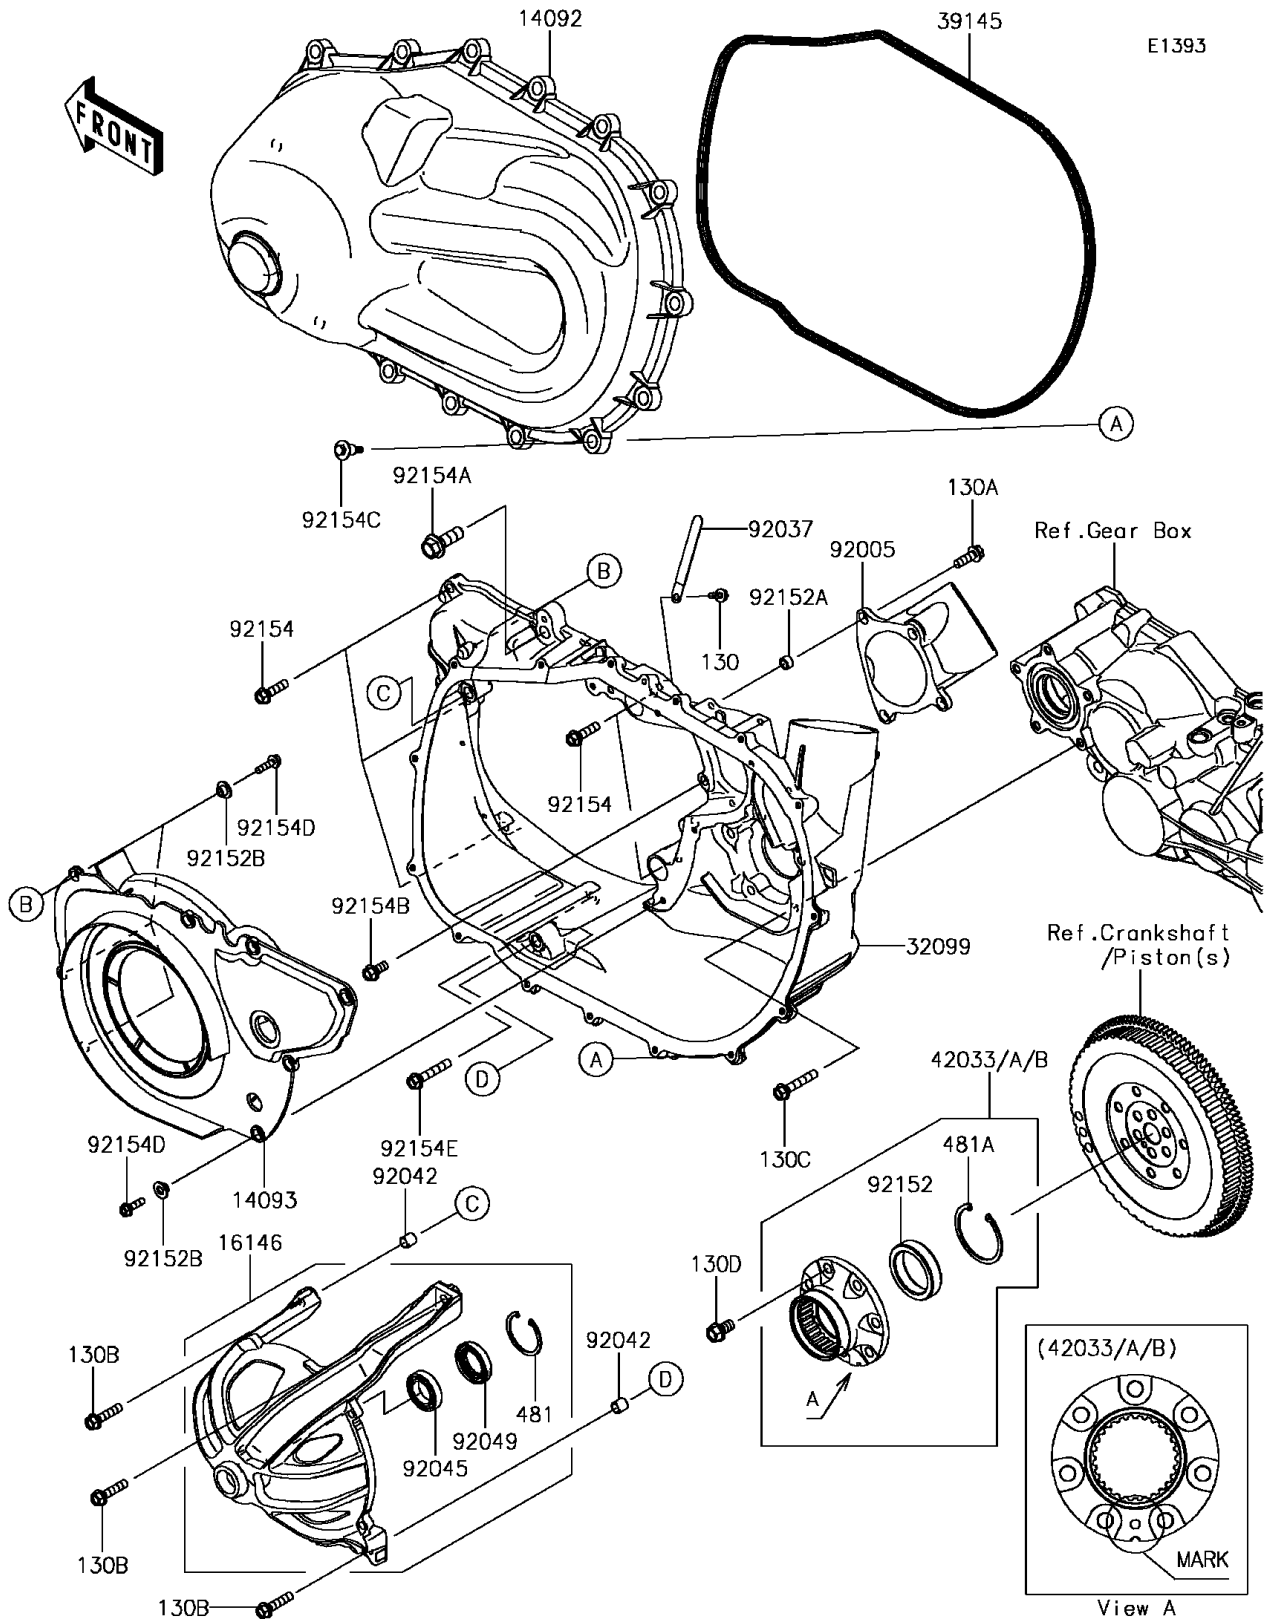

2017 Mule PRO-FX EPS LE PARTS DIAGRAM

Converter Cover

2017 Mule PRO-FX EPS LE PARTS LIST

Converter Cover

ITEM NAME	PART NUMBER	QUANTITY
BOLT-FLANGED,6X14 (Ref # 130)	130BA0614	1
BOLT-FLANGED,8X25 (Ref # 130A)	130BA0825	4
BOLT-FLANGED,8X35 (Ref # 130B)	130BA0835	3
BOLT-FLANGED,8X45 (Ref # 130C)	130BA0845	5
BOLT-FLANGED,10X18 (Ref # 130D)	130CA1018	7
COVER,CVT (Ref # 14092)	14092-1202	1
COVER (Ref # 14093)	14093-0050	1
COVER-ASSY (Ref # 16146)	16146-0734	1
CASE,CVT (Ref # 32099)	32099-0746	1
TRIM-SEAL (Ref # 39145)	39145-0047	1
COUPLING-ASSY,B MARK,WHITE (Ref # 42033)	42033-0582	1
COUPLING-ASSY,A MARK,BLUE (Ref # 42033A)	42033-0583	1
COUPLING-ASSY,C MARK,YELLOW (Ref # 42033B)	42033-0584	1
CIRCLIP-TYPE-C,45MM (Ref # 481)	481J4500	1
CIRCLIP (Ref # 481A)	481J6200	1
FITTING,INTAKE (Ref # 92005)	92005-0762	1
CLAMP (Ref # 92037)	92037-1993	1
PIN,DOWEL,12X14 (Ref # 92042)	92042-031	2
BEARING-BALL,#6905 (Ref # 92045)	92045-036	1
SEAL-OIL,HTC 28X45X8 (Ref # 92049)	92049-0767	1
COLLAR (Ref # 92152)	92152-1822	1
COLLAR,8.8X12.3X6.9 (Ref # 92152A)	92152-1853	4
COLLAR (Ref # 92152B)	92152-1931	8
BOLT,FLANGED,8X30 (Ref # 92154)	92154-0850	5
BOLT,FLANGED,12X35 (Ref # 92154A)	92154-1337	1
BOLT,FLANGED,8X18 (Ref # 92154B)	92154-1386	1
BOLT,CVT COVER (Ref # 92154C)	92154-1522	15
BOLT,FLANGED,6X22 (Ref # 92154D)	92154-1525	8
BOLT,FLANGED,8X45 (Ref # 92154E)	92154-1526	1