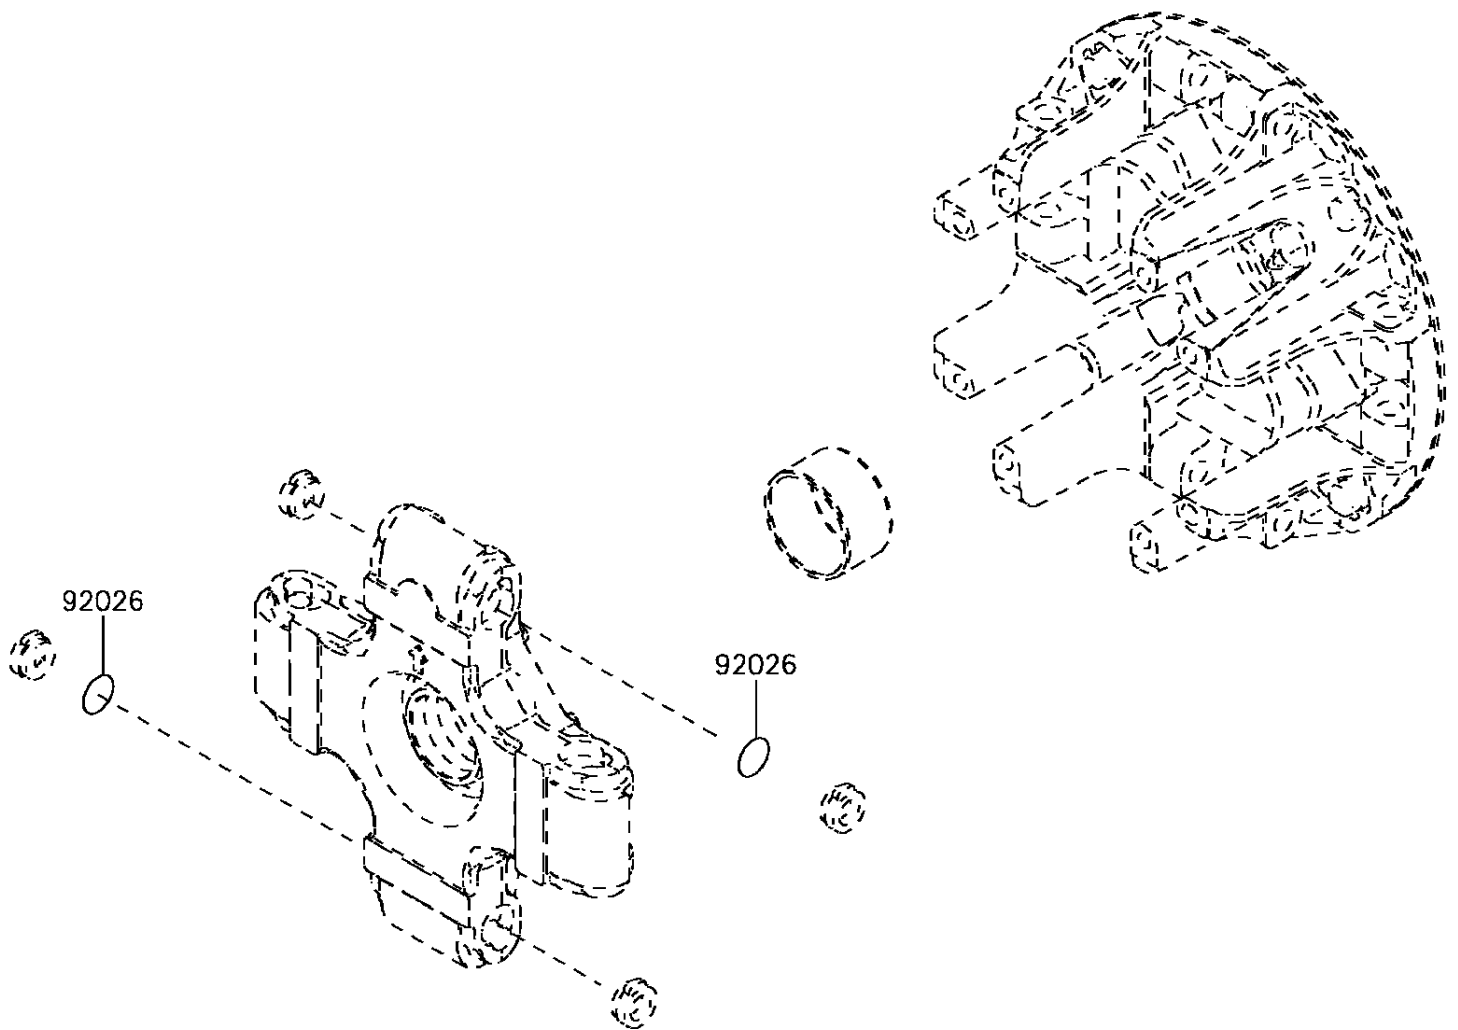

2017 Mule PRO-FX EPS LE PARTS DIAGRAM

Optional Parts

F2890

(Ref. Drive Converter)

2017 Mule PRO-FX EPS LE PARTS LIST

Optional Parts

ITEM NAME	PART NUMBER	QUANTITY
SPACER,T=0.1 (Ref # 92026)	92026-0038	2