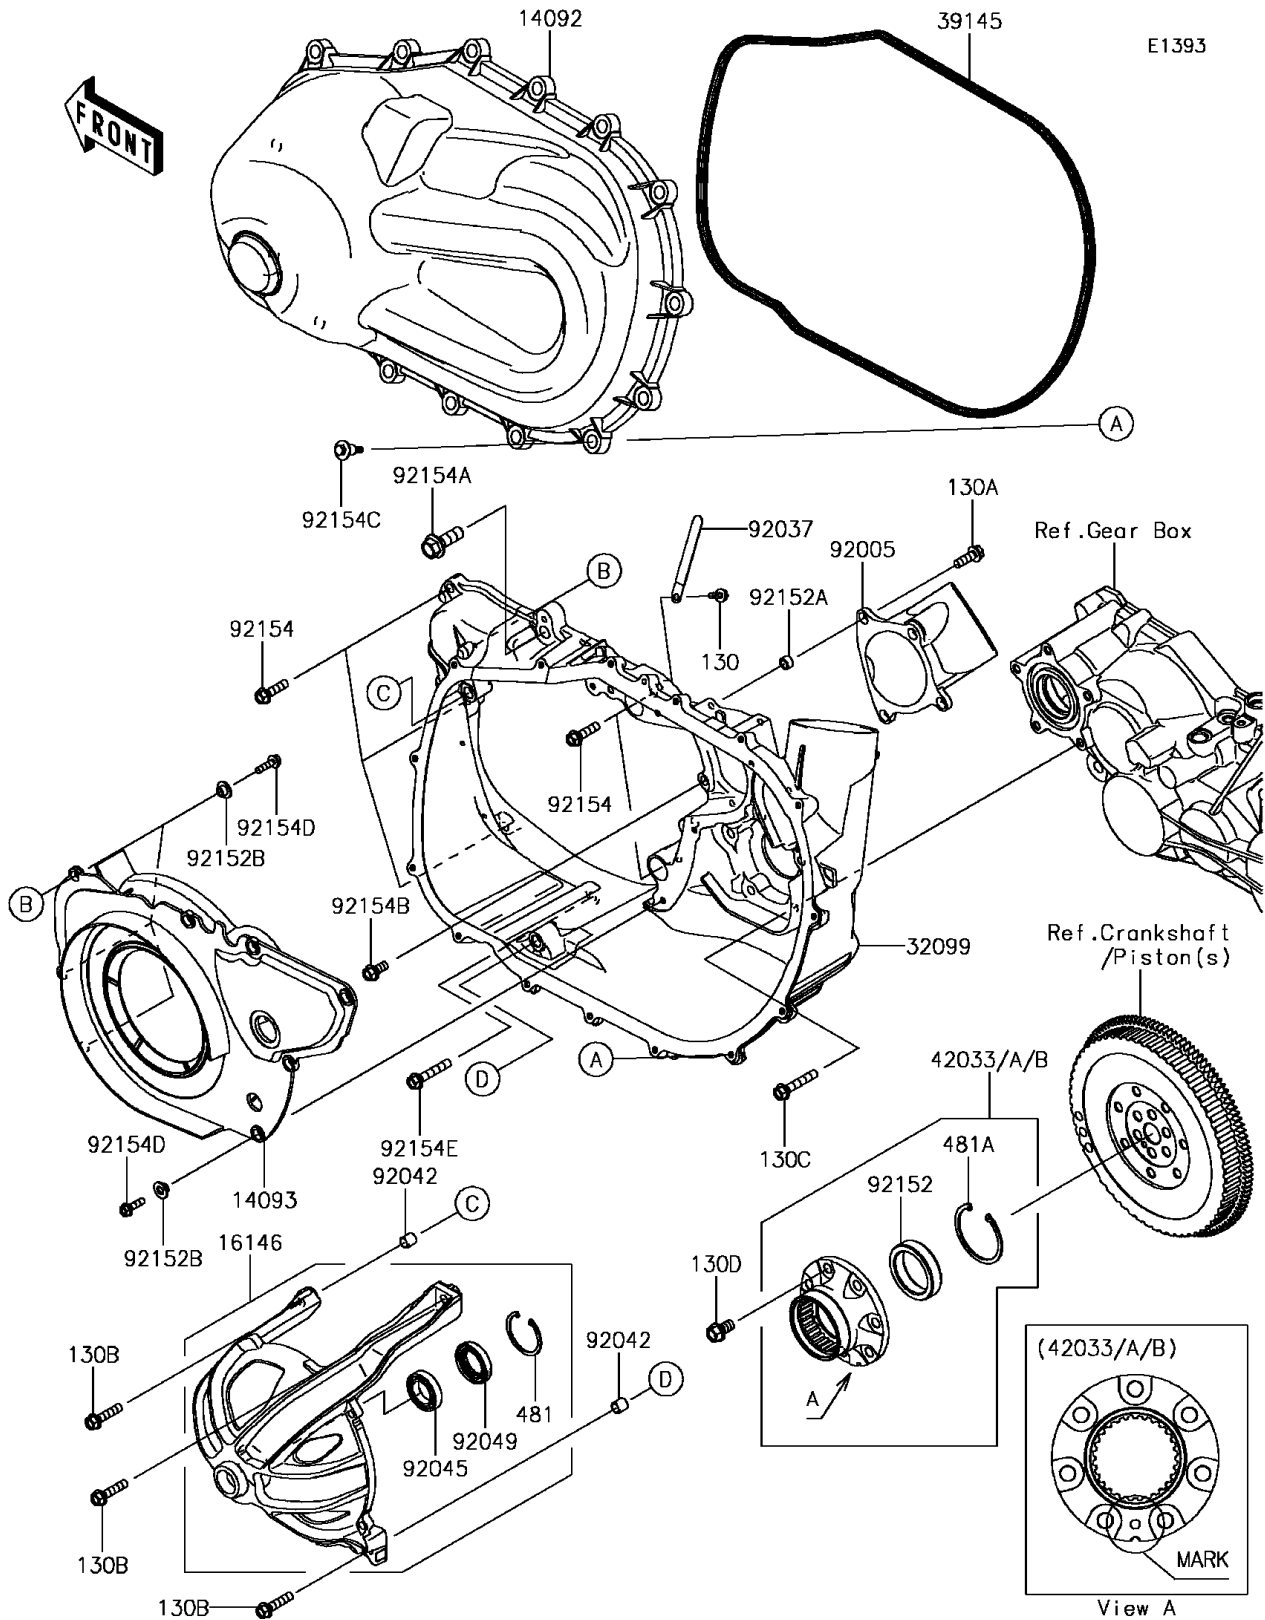

2017 Mule PRO-FXT Ranch Edition PARTS DIAGRAM

Converter Cover

2017 Mule PRO-FXT Ranch Edition PARTS LIST

Converter Cover

ITEM NAME	PART NUMBER	QUANTITY
BOLT-FLANGED,6X14 (Ref # 130)	130BA0614	1
BOLT-FLANGED,8X25 (Ref # 130A)	130BA0825	4
BOLT-FLANGED,8X35 (Ref # 130B)	130BA0835	3
BOLT-FLANGED,8X45 (Ref # 130C)	130BA0845	5
BOLT-FLANGED,10X18 (Ref # 130D)	130CA1018	7
COVER,CVT (Ref # 14092)	14092-1202	1
COVER (Ref # 14093)	14093-0050	1
COVER-ASSY (Ref # 16146)	16146-0734	1
CASE,CVT (Ref # 32099)	32099-0746	1
TRIM-SEAL (Ref # 39145)	39145-0047	1
COUPLING-ASSY,B MARK,WHITE (Ref # 42033)	42033-0582	1
COUPLING-ASSY,A MARK,BLUE (Ref # 42033A)	42033-0583	1
COUPLING-ASSY,C MARK,YELLOW (Ref # 42033B)	42033-0584	1
CIRCLIP-TYPE-C,45MM (Ref # 481)	481J4500	1
CIRCLIP (Ref # 481A)	481J6200	1
FITTING,INTAKE (Ref # 92005)	92005-0762	1
CLAMP (Ref # 92037)	92037-1993	1
PIN,DOWEL,12X14 (Ref # 92042)	92042-031	2
BEARING-BALL,#6905 (Ref # 92045)	92045-036	1
SEAL-OIL,HTC 28X45X8 (Ref # 92049)	92049-0767	1
COLLAR (Ref # 92152)	92152-1822	1
COLLAR,8.8X12.3X6.9 (Ref # 92152A)	92152-1853	4
COLLAR (Ref # 92152B)	92152-1931	8
BOLT,FLANGED,8X30 (Ref # 92154)	92154-0850	5
BOLT,FLANGED,12X35 (Ref # 92154A)	92154-1337	1
BOLT,FLANGED,8X18 (Ref # 92154B)	92154-1386	1
BOLT,CVT COVER (Ref # 92154C)	92154-1522	15
BOLT,FLANGED,6X22 (Ref # 92154D)	92154-1525	8
BOLT,FLANGED,8X45 (Ref # 92154E)	92154-1526	1