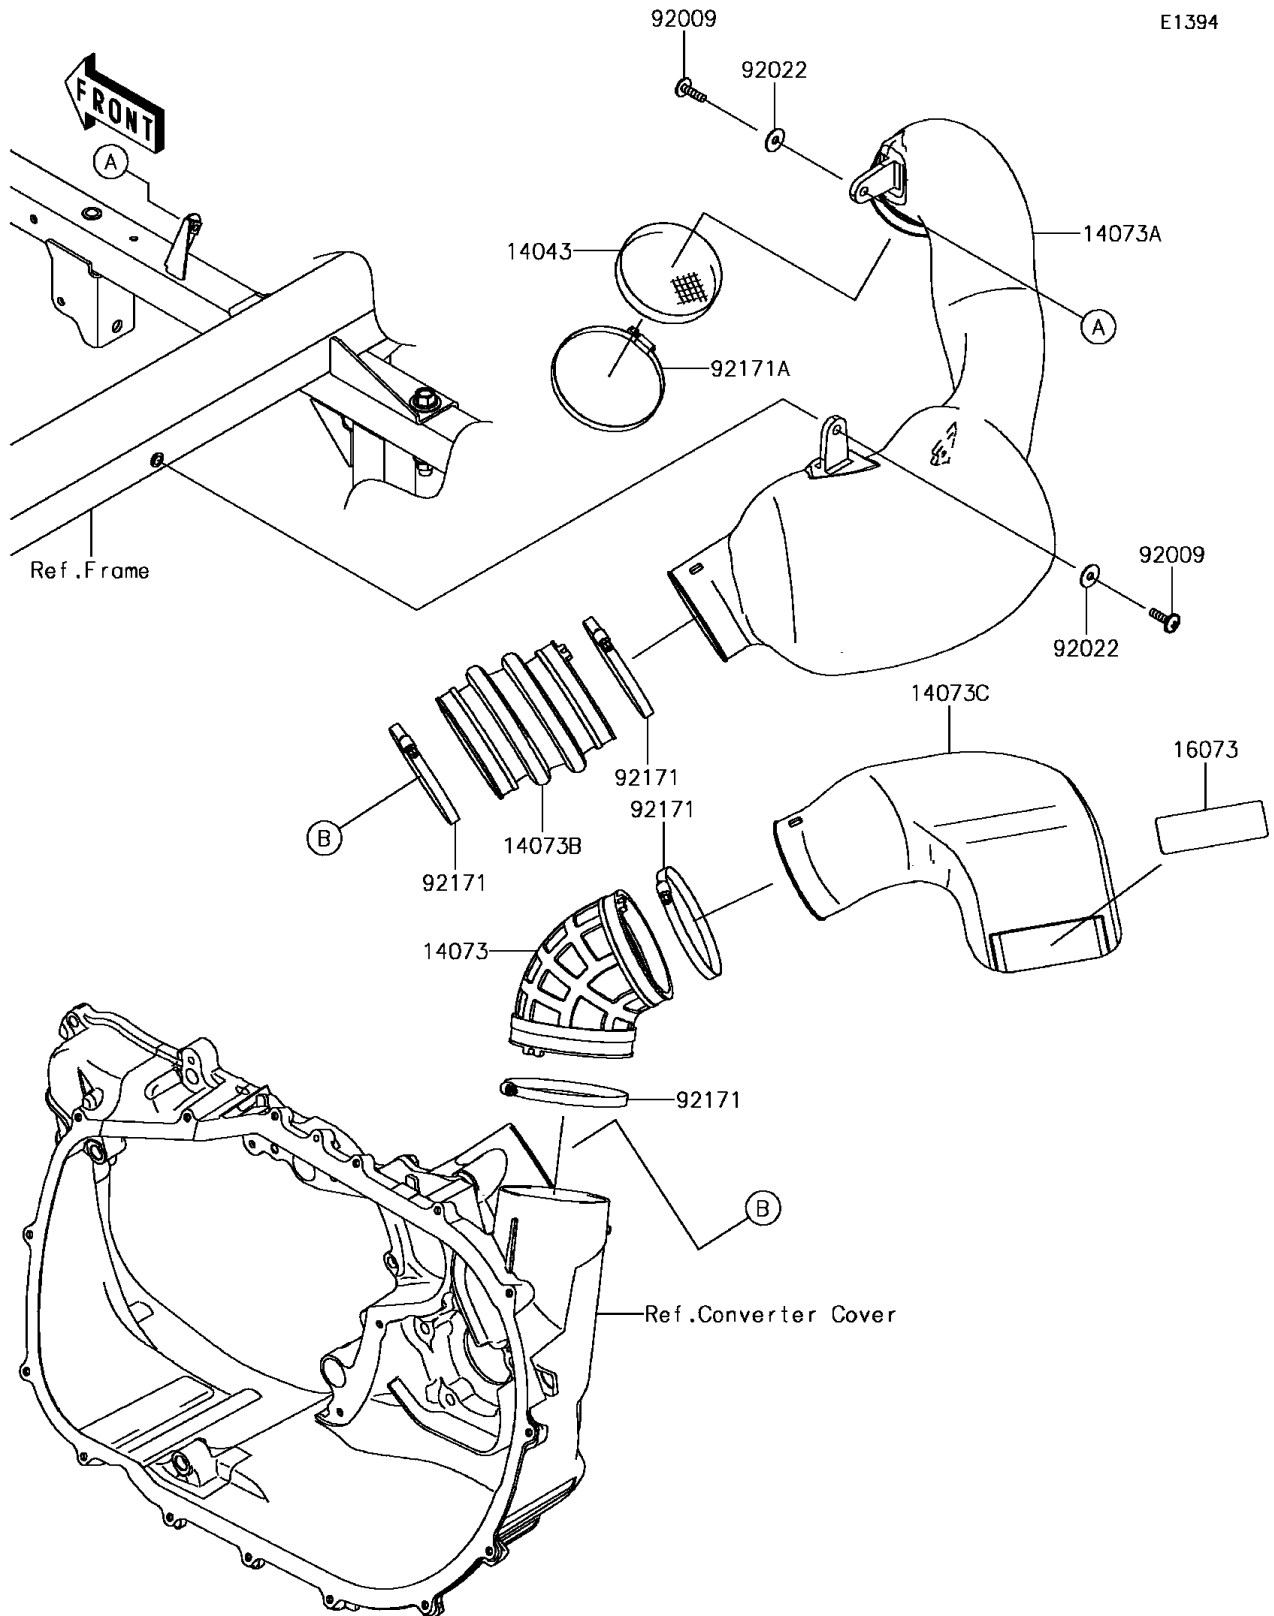

# 2017 Mule PRO-FXT Ranch Edition PARTS DIAGRAM

## Air Cleaner-Belt Converter

E1394

## 2017 Mule PRO-FXT Ranch Edition PARTS LIST

### Air Cleaner-Belt Converter

ITEM NAME	PART NUMBER	QUANTITY
FILTER (Ref # 14043)	14043-0013	1
DUCT,EXHAUST (Ref # 14073)	14073-0788	1
DUCT,INTAKE (Ref # 14073A)	14073-0789	1
DUCT,INTAKE (Ref # 14073B)	14073-0790	1
DUCT,EXHAUST (Ref # 14073C)	14073-0793	1
INSULATOR (Ref # 16073)	16073-0826	1
SCREW,6X22 (Ref # 92009)	92009-1441	2
WASHER,PLAIN,6MM (Ref # 92022)	92022-165	2
CLAMP (Ref # 92171)	92171-1383	4
CLAMP (Ref # 92171A)	92171-3716	1