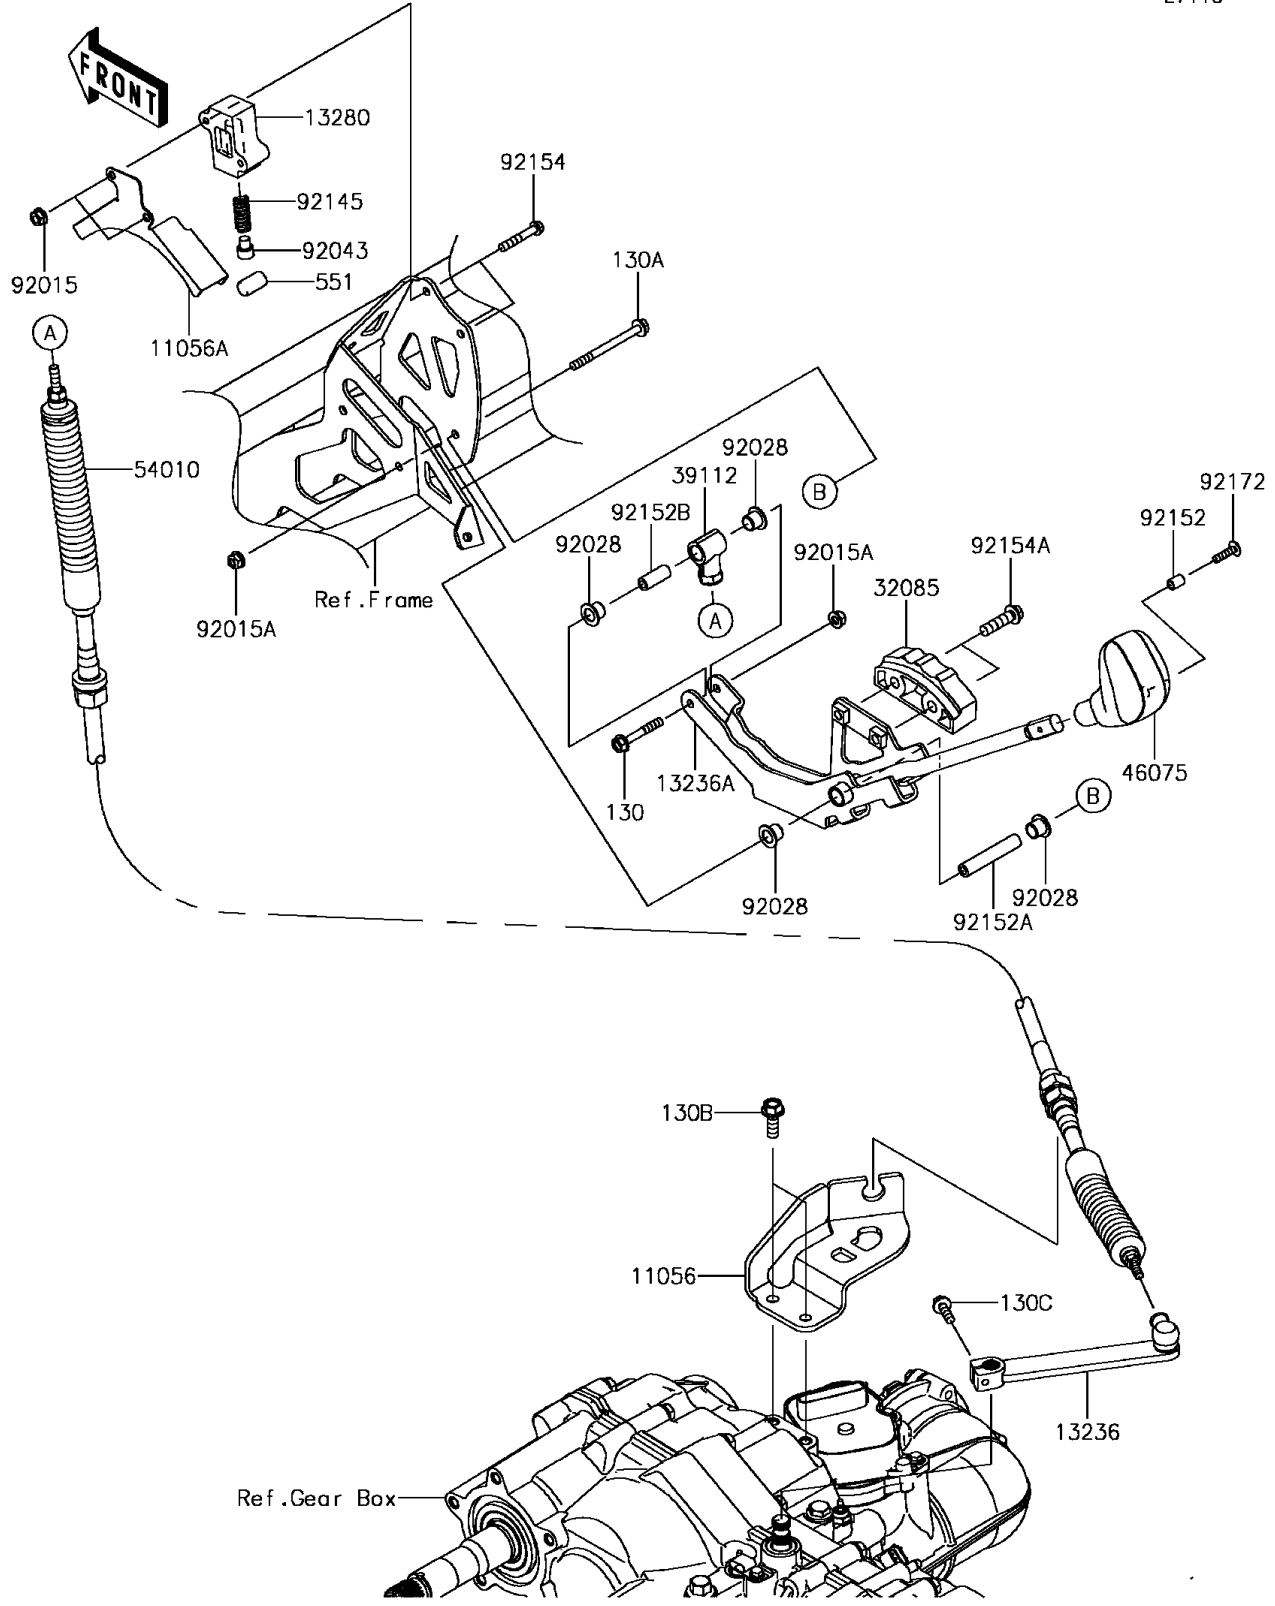

# 2017 Mule PRO-FXT Ranch Edition PARTS DIAGRAM

Control

E7110

## 2017 Mule PRO-FXT Ranch Edition PARTS LIST

### Control

ITEM NAME	PART NUMBER	QUANTITY
BRACKET,T/M SIDE (Ref # 11056)	11056-2946	1
BRACKET,DUST COVER (Ref # 11056A)	11056-7274	1
BOLT-FLANGED,6X40 (Ref # 130)	130BA0640	1
BOLT-FLANGED,6X70 (Ref # 130A)	130BA0670	1
BOLT-FLANGED,8X22 (Ref # 130B)	130BA0822	2
BOLT-FLANGED,6X20 (Ref # 130C)	130CD0620	1
LEVER-COMP,T/M SIDE (Ref # 13236)	13236-0747	1
LEVER-COMP,SHIFT (Ref # 13236A)	13236-0748	1
HOLDER (Ref # 13280)	13280-0776	1
STOPPER (Ref # 32085)	32085-0748	1
RODEND-TIE (Ref # 39112)	39112-0020	1
GRIP (Ref # 46075)	46075-0569	1
CABLE,SHIFT (Ref # 54010)	54010-0601	1
PIN-DOWEL,12X20 (Ref # 551)	551R1220	1
NUT,FLANGED,6MM (Ref # 92015)	92015-1367	2
NUT,LOCK,FLANGED,6MM (Ref # 92015A)	92015-1675	2
BUSHING (Ref # 92028)	92028-1507	4
PIN (Ref # 92043)	92043-0790	1
SPRING (Ref # 92145)	92145-1578	1
COLLAR,5.6X8X10.5 (Ref # 92152)	92152-1545	1
COLLAR,6X10X56.5 (Ref # 92152A)	92152-1823	1
COLLAR,6X10X25 (Ref # 92152B)	92152-1854	1
BOLT,FLANGED,6X35 (Ref # 92154)	92154-1544	2
BOLT,FLANGED,8X30 (Ref # 92154A)	92154-1907	2
SCREW,5X20 (Ref # 92172)	92172-2081	1