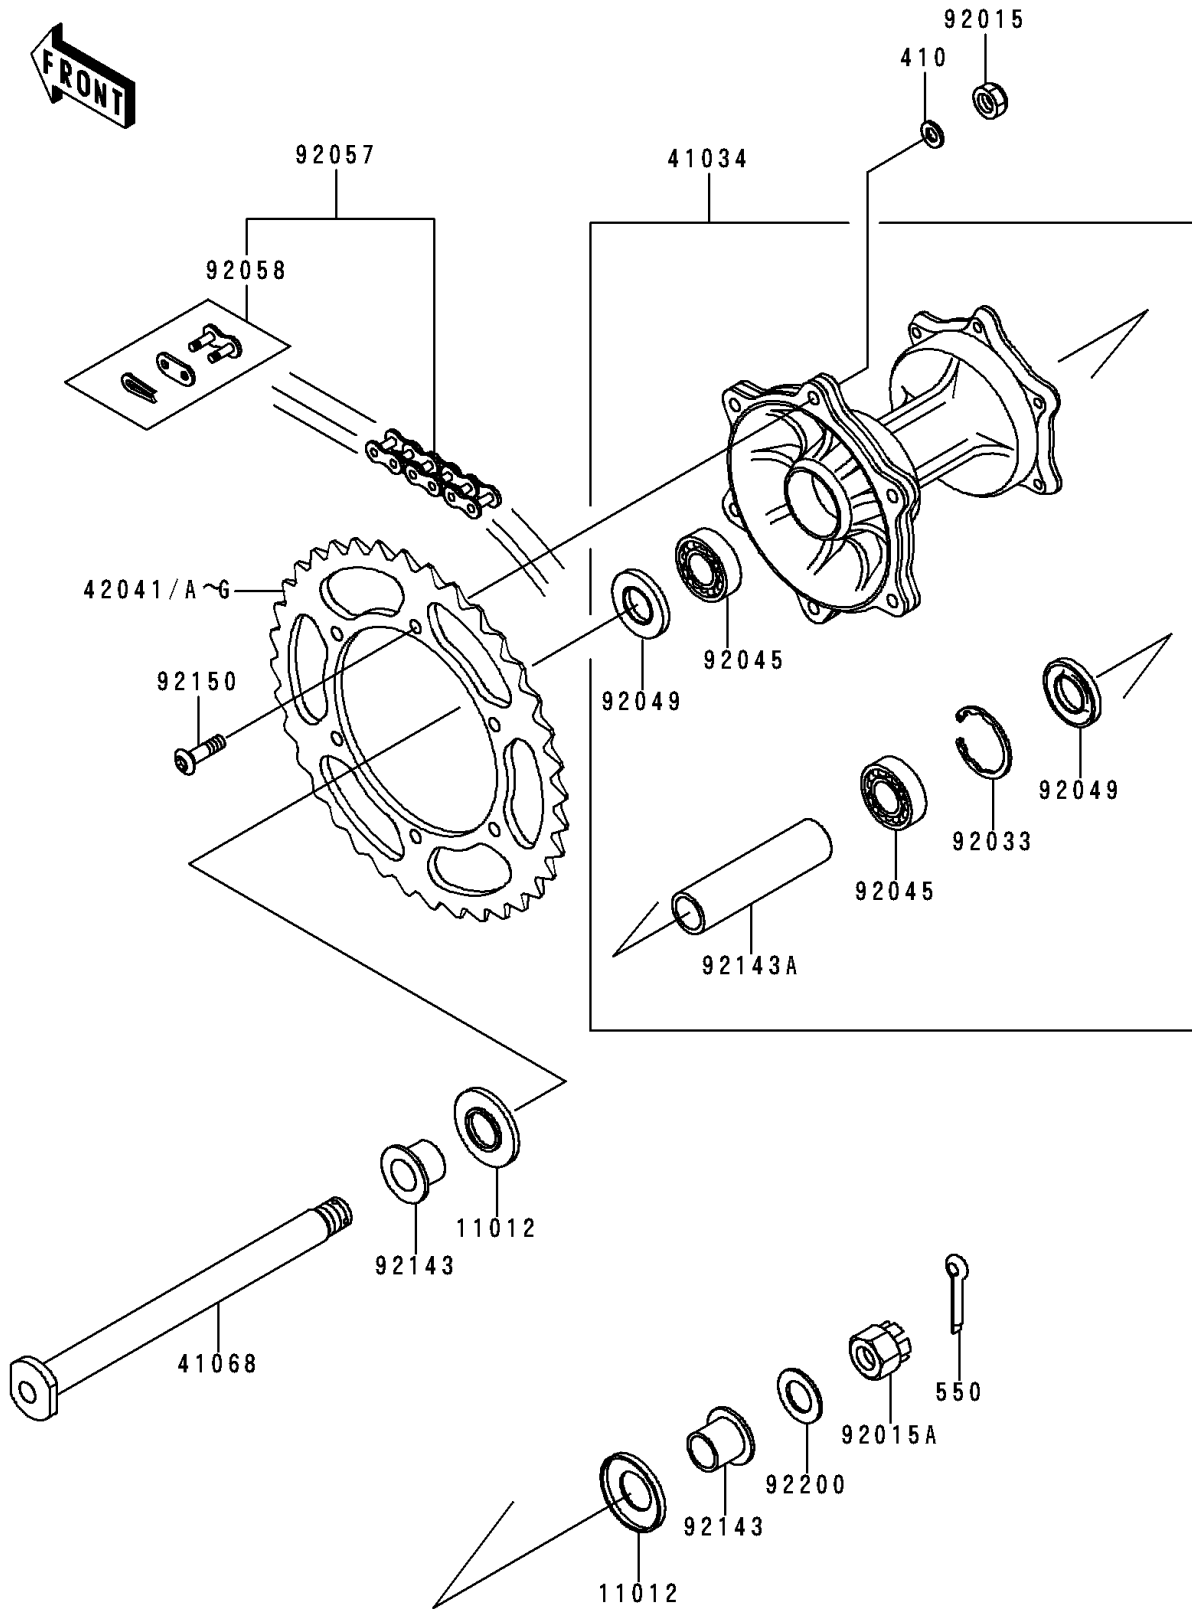

1996 KX125 PARTS DIAGRAM

Rear Hub

F2240

1996 KX125 PARTS LIST

Rear Hub

ITEM NAME	PART NUMBER	QUANTITY
WASHER-PLAIN-SMALL,8MM (Ref # 410)	410B0800	6
PIN-COTTER,3.0X25 (Ref # 550)	550D3025	1
CAP,AXLE (Ref # 11012)	11012-1581	2
DRUM-ASSY,REAR BRAKE (Ref # 41034)	41034-1205	1
AXLE,RR (Ref # 41068)	41068-1343	1
SPROCKET-HUB,49T (Ref # 42041)	42041-1384	1
SPROCKET-HUB,50T (Ref # 42041A)	42041-1408	1
SPROCKET-HUB,51T (Ref # 42041B)	42041-1428	1
SPROCKET-HUB,48T,AL (Ref # 42041C)	42041-1448	1
SPROCKET-HUB,49T,AL (Ref # 42041D)	42041-1449	1
SPROCKET-HUB,50T,AL (Ref # 42041E)	42041-1450	1
SPROCKET-HUB,51T,AL (Ref # 42041F)	42041-1451	1
SPROCKET-HUB,52T,AL (Ref # 42041G)	42041-1472	1
NUT,8MM (Ref # 92015)	92015-1432	6
NUT,CASTLE,18MM (Ref # 92015A)	92015-1885	1
RING-SNAP,42MM (Ref # 92033)	92033-1041	1
BEARING-BALL,6004X8JRLX2/3A (Ref # 92045)	92045-1239	2
SEAL-OIL,BJNC2 25425 (Ref # 92049)	92049-1203	2
CHAIN,DRIVE,DID520DS5X112L (Ref # 92057)	92057-1294	1
JOINT-CHAIN,DRIVE,DID520 DS5 (Ref # 92058)	92058-1071	1
COLLAR,RR AXLE,L=20 (Ref # 92143)	92143-1356	2
COLLAR,RR BRAKE DRUM,L=105 (Ref # 92143A)	92143-1402	1
BOLT,SOCKET,8X28 (Ref # 92150)	92150-1978	6
WASHER,18.5X32X2.3 (Ref # 92200)	92200-1149	1