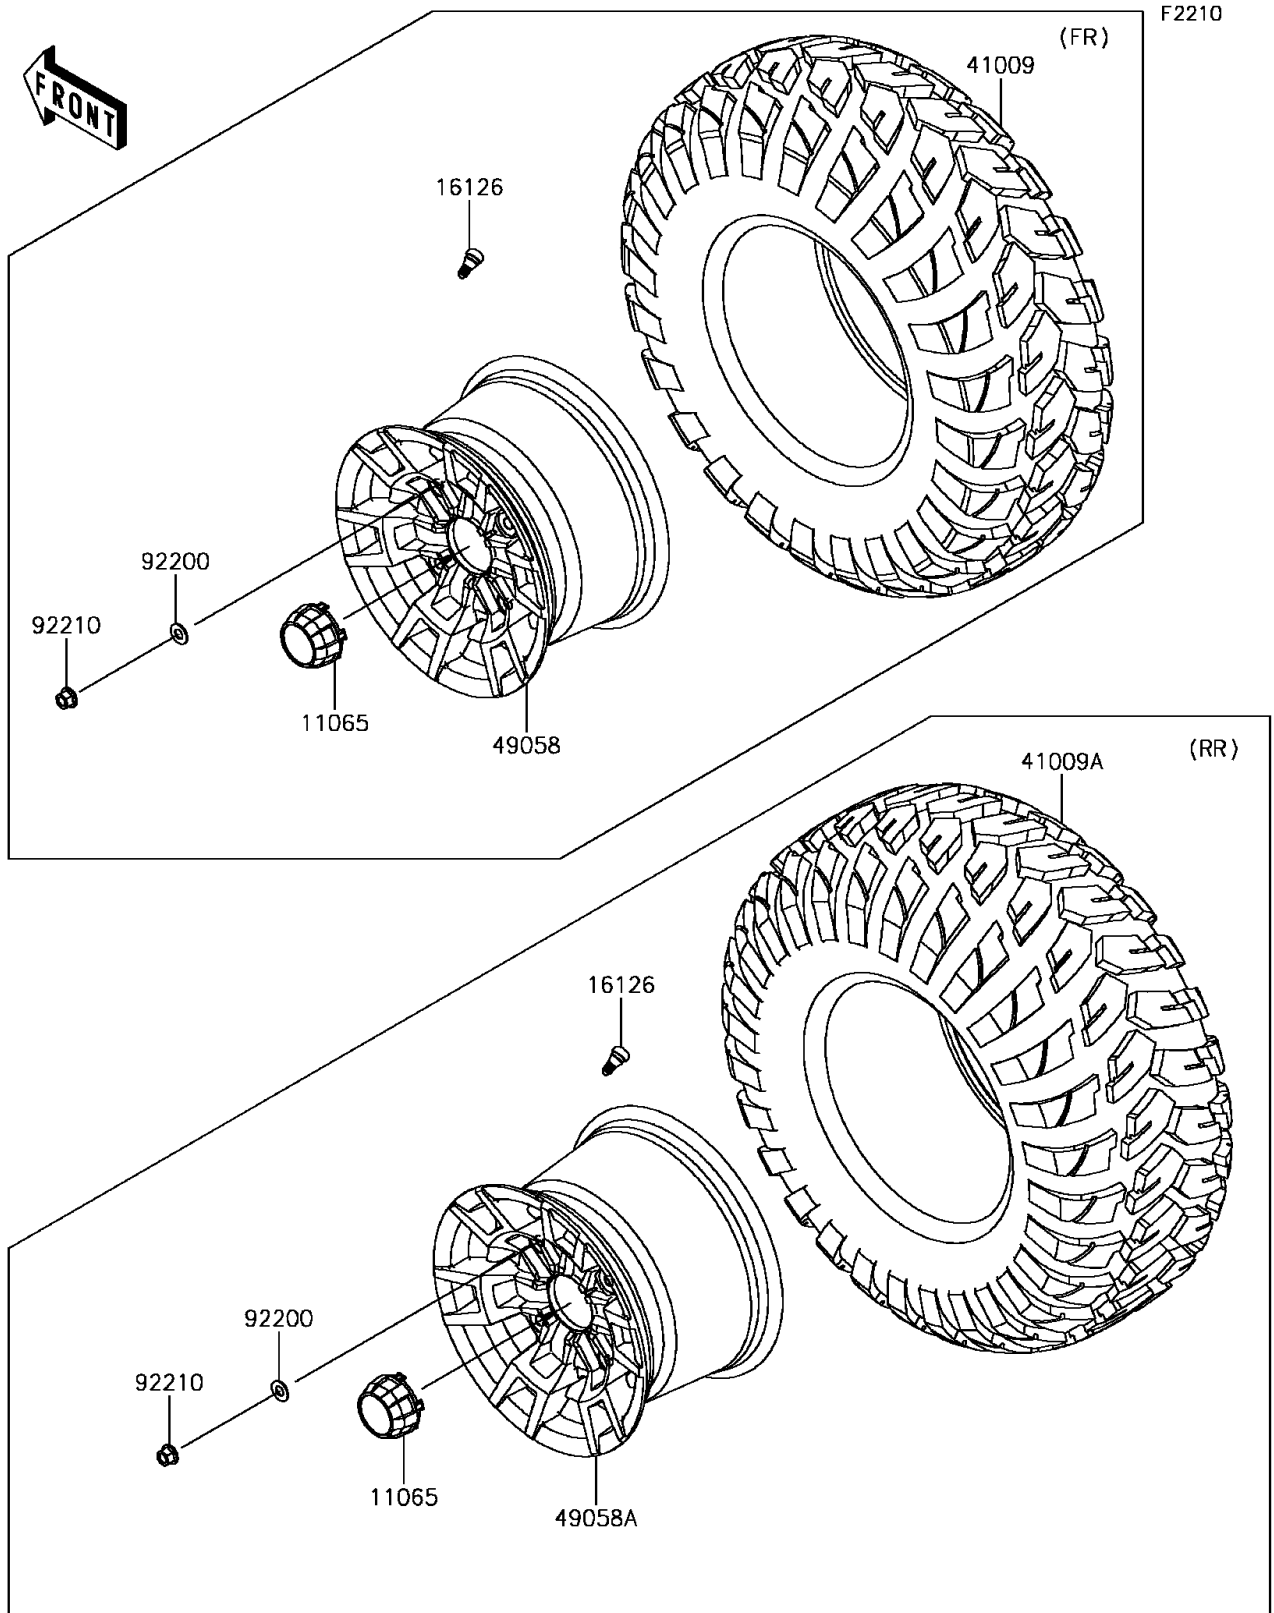

# 2017 Mule PRO-FXT Ranch Edition PARTS DIAGRAM

Wheels/Tires

## 2017 Mule PRO-FXT Ranch Edition PARTS LIST

### Wheels/Tires

ITEM NAME	PART NUMBER	QUANTITY
CAP,WHEEL,F.BLACK (Ref # 11065)	11065-0893-6Z	4
VALVE (Ref # 16126)	16126-4001	4
TIRE,FR,26X9.00R12 4PR,FRONTIER (Ref # 41009)	41009-0567	2
TIRE,RR,26X11.00R12 4PR,FRONTIER (Ref # 41009A)	41009-0568	2
WHEEL,FR,12X7.0AT,AL,BLACK (Ref # 49058)	49058-0625-31D	2
WHEEL,RR,12X8.0AT,AL,BLACK (Ref # 49058A)	49058-0626-31D	2
WASHER,12.1X25X1.6 (Ref # 92200)	92200-0455	16
NUT,12MM (Ref # 92210)	92210-0603	16