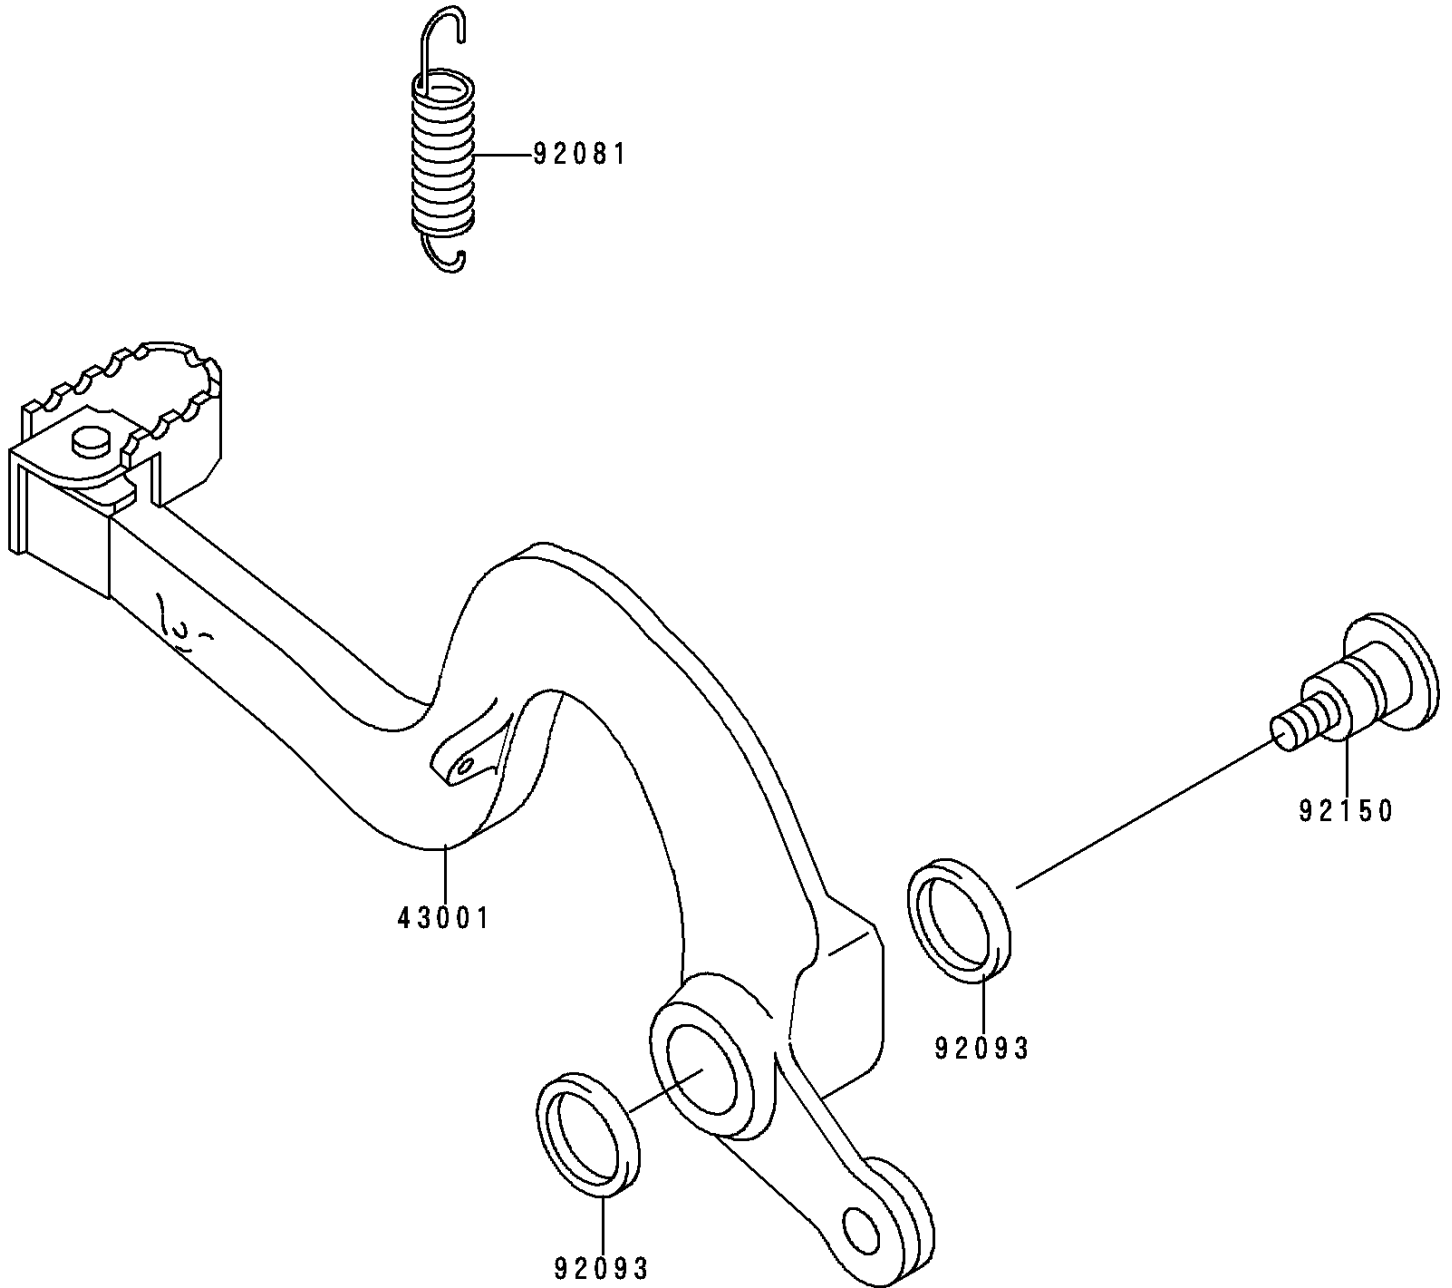

1996 KX125 PARTS DIAGRAM

Brake Pedal

F2260

1996 KX125 PARTS LIST

Brake Pedal

ITEM NAME	PART NUMBER	QUANTITY
LEVER-BRAKE,PEDAL (Ref # 43001)	43001-1360	1
SPRING,BRAKE PEDAL RETURN (Ref # 92081)	92081-1932	1
SEAL,MY 16X20X2.8 (Ref # 92093)	92093-1386	2
BOLT (Ref # 92150)	92150-1832	1