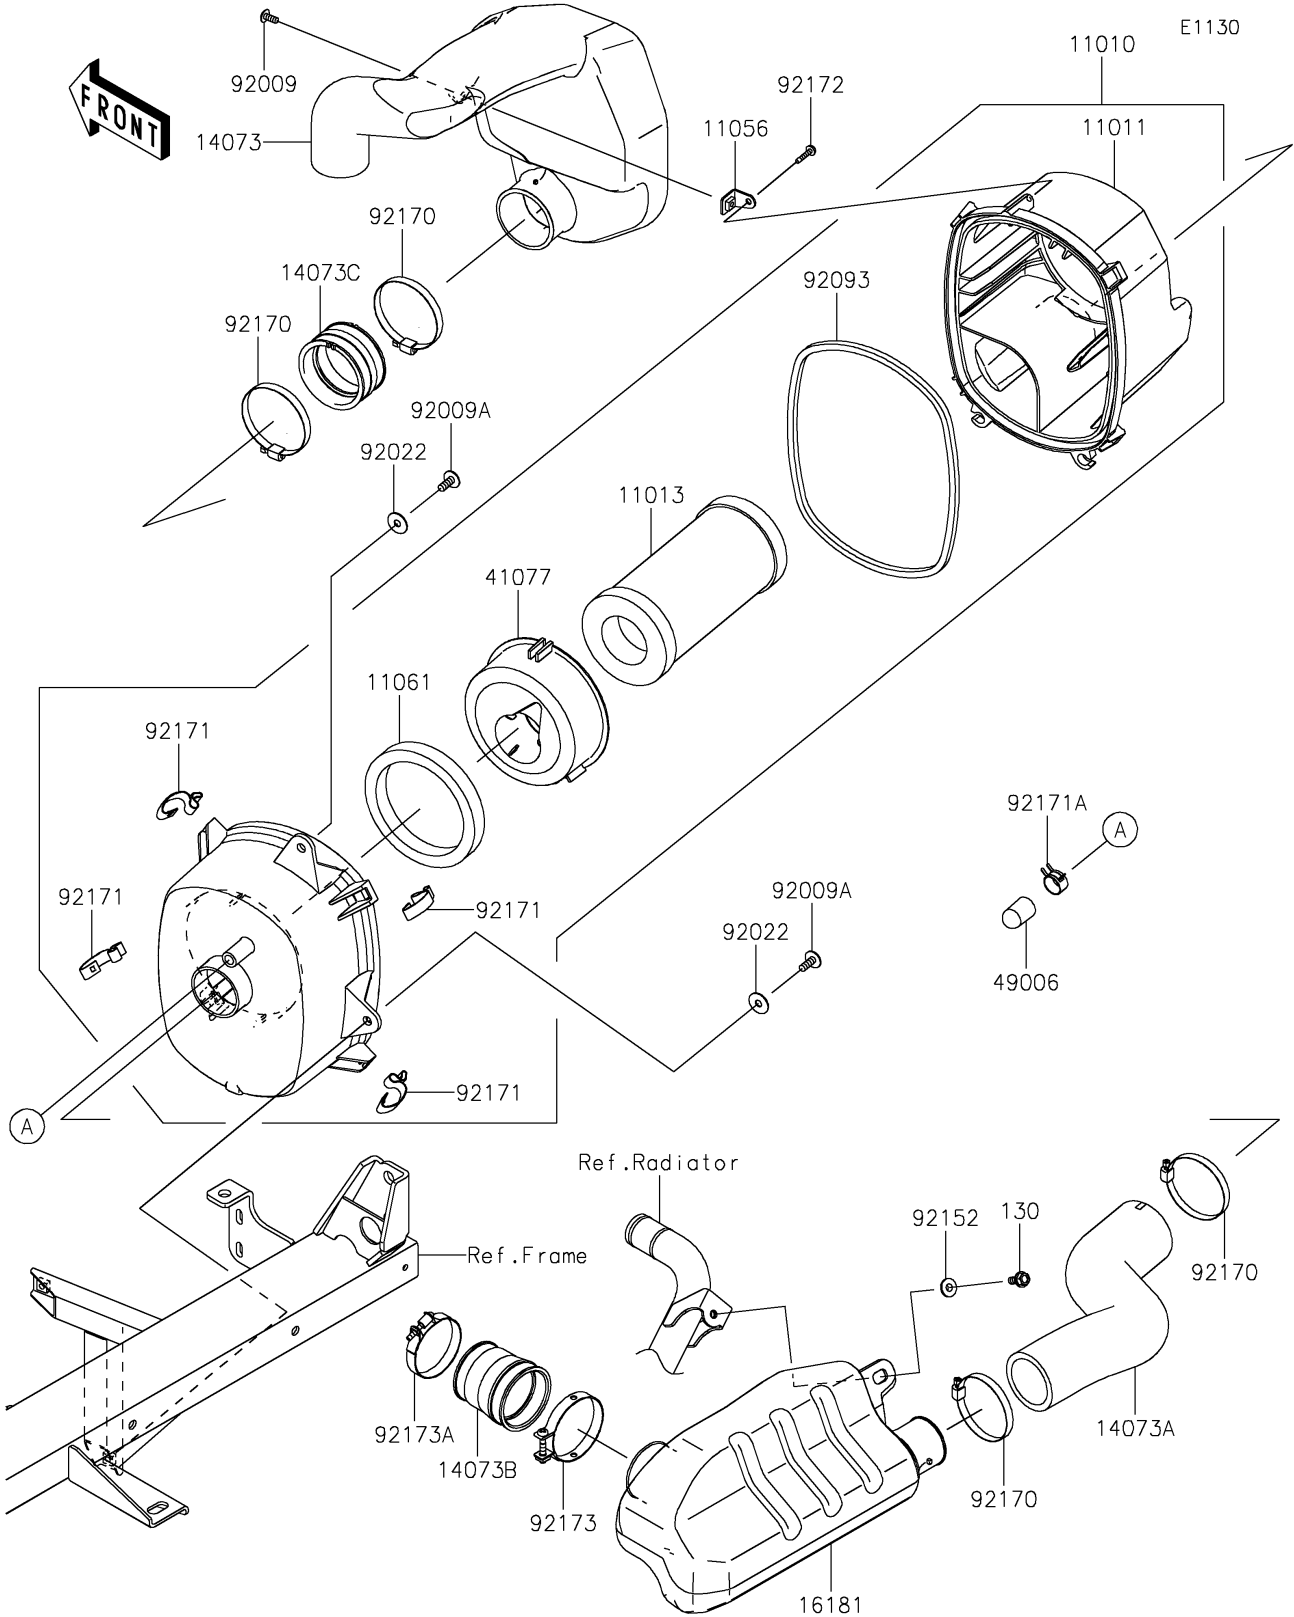

2018 MULE PRO-DXT™ DIESEL PARTS DIAGRAM

Air Cleaner

2018 MULE PRO-DXT™ DIESEL PARTS LIST

Air Cleaner

ITEM NAME	PART NUMBER	QUANTITY
FILTER-ASSY-AIR (Ref # 11010)	11010-0860	1
CASE-AIR FILTER,UPP (Ref # 11011)	11011-0857	1
ELEMENT-AIR FILTER (Ref # 11013)	11013-1290	1
BRACKET,AIR FILTER (Ref # 11056)	11056-3734	1
GASKET,ADAPTER (Ref # 11061)	11061-0961	1
BOLT-FLANGED,6X14 (Ref # 130)	130BA0614	1
DUCT,INTAKE (Ref # 14073)	14073-0815	1
DUCT,AIR CLEANER-RESONATOR (Ref # 14073A)	14073-0816	1
DUCT,FUNNEL (Ref # 14073B)	14073-0817	1
DUCT,JOINT (Ref # 14073C)	14073-1775	1
TANK-RESONATOR (Ref # 16181)	16181-0018	1
ADAPTER,ELEMENT (Ref # 41077)	41077-0719	1
BOOT (Ref # 49006)	49006-0555	1
SCREW,5X12 (Ref # 92009)	92009-1154	1
SCREW,6X16 (Ref # 92009A)	92009-1621	2
WASHER,PLAIN,6.5X20X1 (Ref # 92022)	92022-165	2
SEAL,AIR FILTER (Ref # 92093)	92093-0607	1
COLLAR,6.5X10X5.6 (Ref # 92152)	92152-0445	1
CLAMP (Ref # 92170)	92170-1764	4
CLAMP (Ref # 92171)	92171-0225	4
CLAMP (Ref # 92171A)	92171-0533	1
SCREW,TAPPING,5X20 (Ref # 92172)	92172-0009	1
CLAMP (Ref # 92173)	92173-1536	1
CLAMP (Ref # 92173A)	92173-1537	1