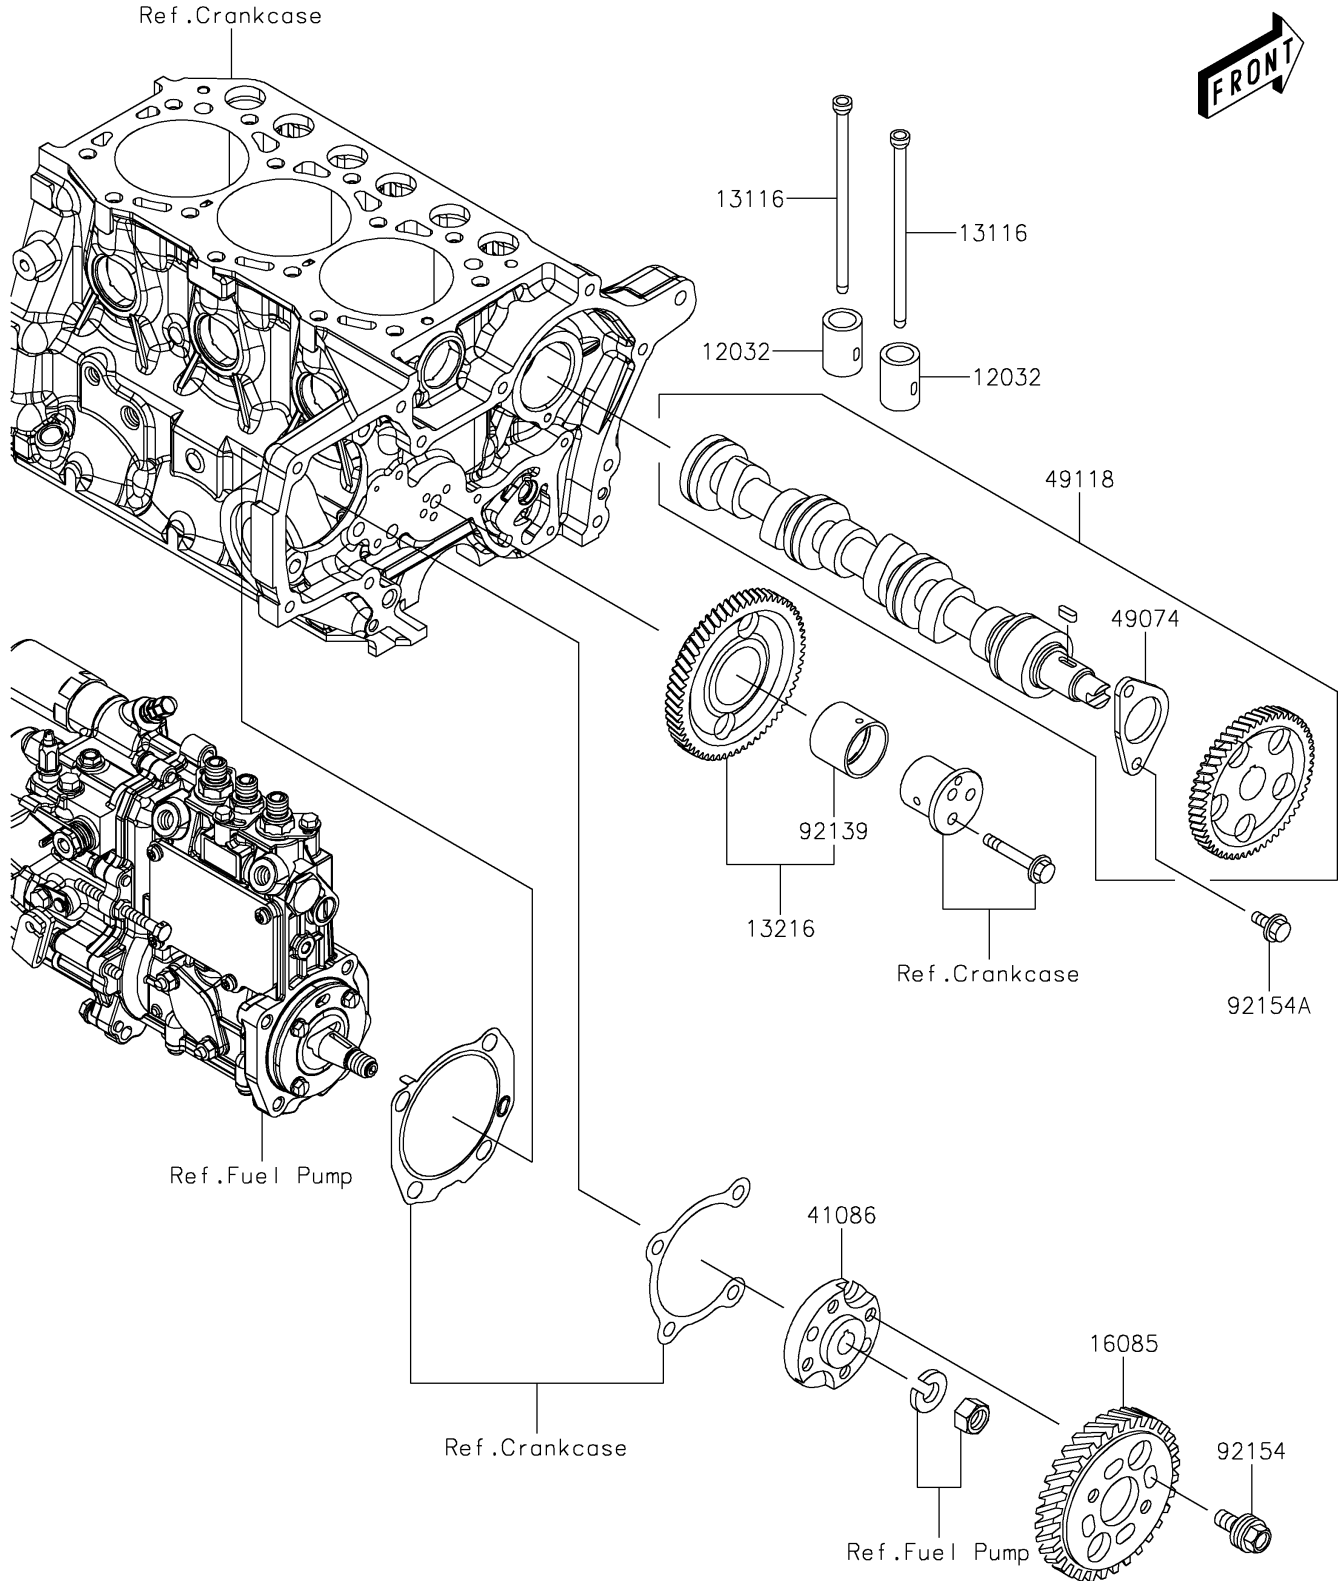

# 2017 MULE PRO-DXT™ DIESEL PARTS DIAGRAM

Valve(s)/Camshaft(s)

E1211

## 2017 MULE PRO-DXT™ DIESEL PARTS LIST

Valve(s)/Camshaft(s)

ITEM NAME	PART NUMBER	QUANTITY
TAPPET (Ref # 12032)	12032-0021	6
ROD-PUSH (Ref # 13116)	13116-0726	6
GEAR-COMP,IDLE (Ref # 13216)	13216-0889	1
GEAR,PUMP (Ref # 16085)	16085-0648	1
FLANGE (Ref # 41086)	41086-0723	1
PLATE-THRUST (Ref # 49074)	49074-0004	1
CAMSHAFT-COMP (Ref # 49118)	49118-0864	1
BUSHING,IDLE GEAR (Ref # 92139)	92139-0863	1
BOLT (Ref # 92154)	92154-1996	4
BOLT,FLANGED,6X12 (Ref # 92154A)	92154-1998	2