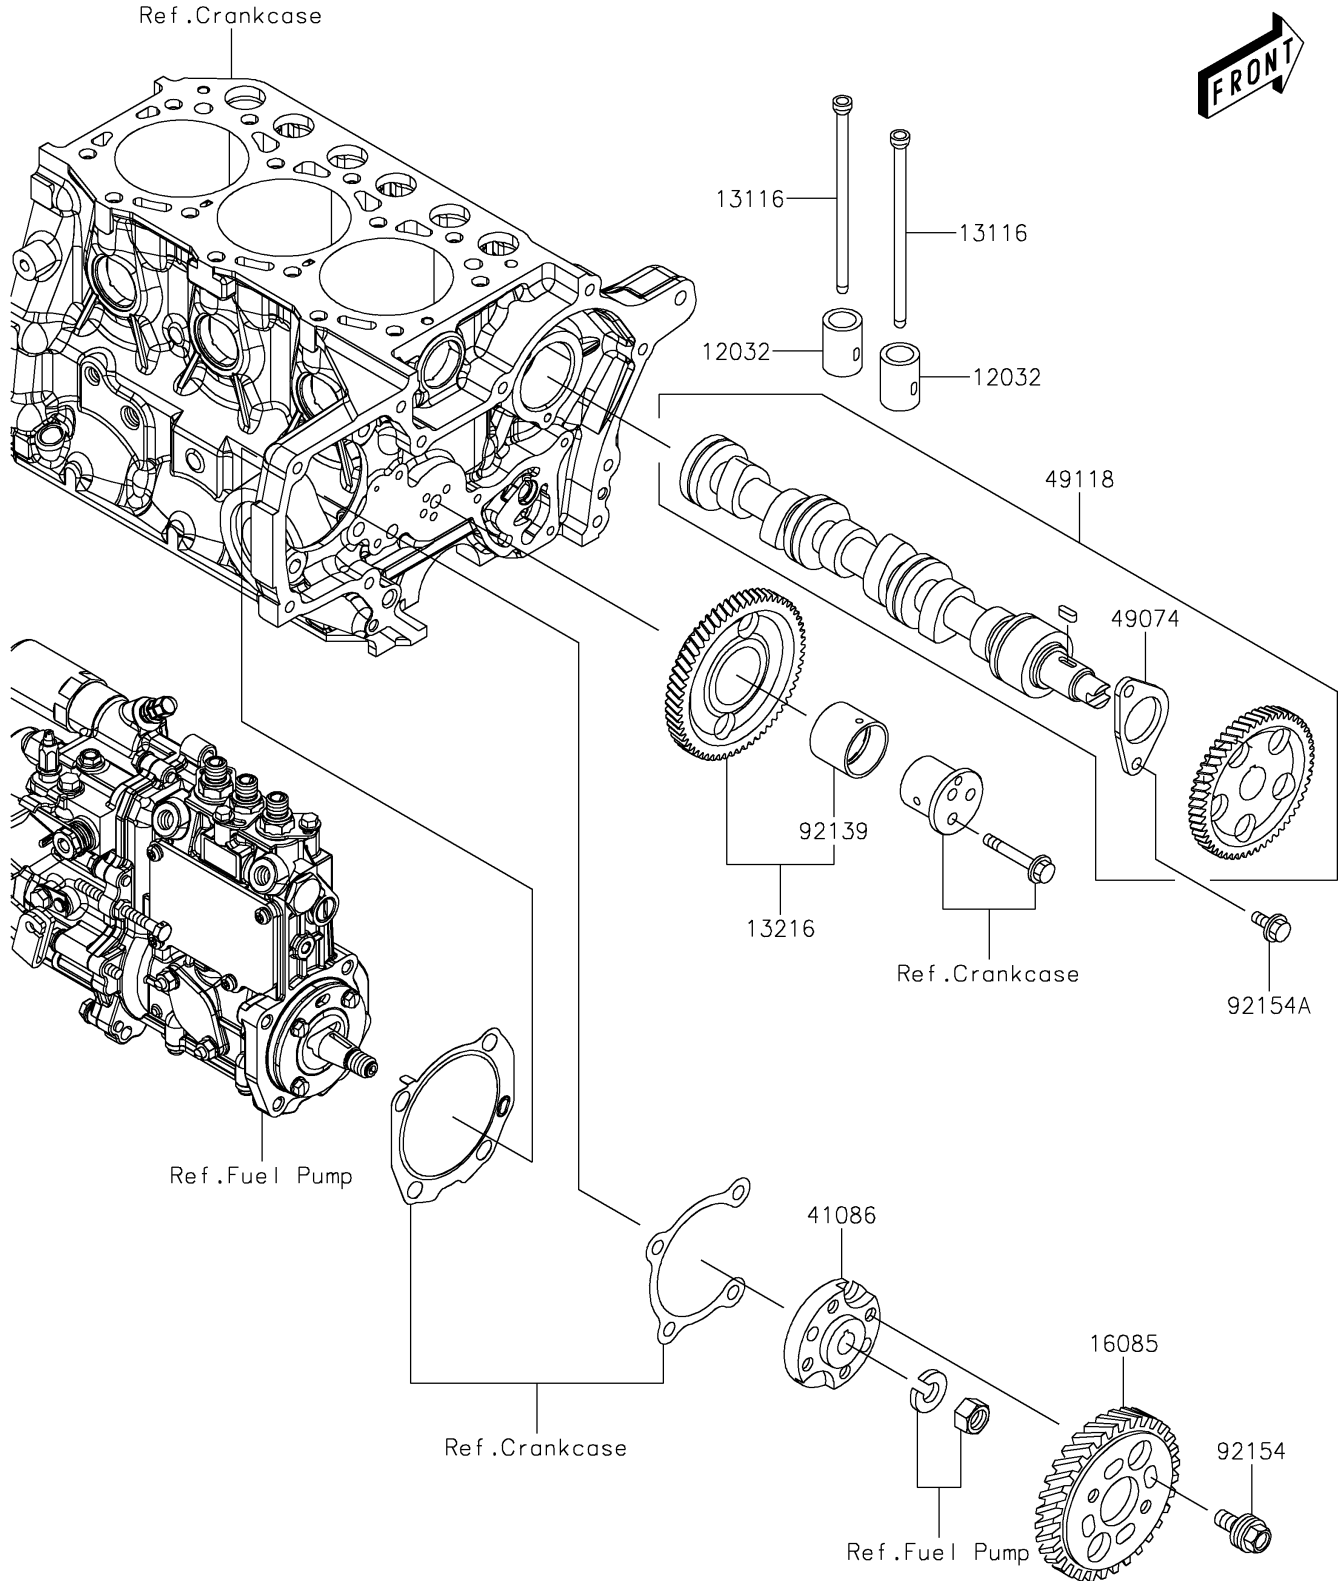

2017 MULE PRO-DXT™ DIESEL PARTS DIAGRAM

Valve(s)/Camshaft(s)

E1211

2017 MULE PRO-DXT™ DIESEL PARTS LIST

Valve(s)/Camshaft(s)

| ITEM NAME | PART NUMBER | QUANTITY |
|----------------------------------|-------------|----------|
| TAPPET (Ref # 12032) | 12032-0021 | 6 |
| ROD-PUSH (Ref # 13116) | 13116-0726 | 6 |
| GEAR-COMP,IDLE (Ref # 13216) | 13216-0889 | 1 |
| GEAR,PUMP (Ref # 16085) | 16085-0648 | 1 |
| FLANGE (Ref # 41086) | 41086-0723 | 1 |
| PLATE-THRUST (Ref # 49074) | 49074-0004 | 1 |
| CAMSHAFT-COMP (Ref # 49118) | 49118-0864 | 1 |
| BUSHING,IDLE GEAR (Ref # 92139) | 92139-0863 | 1 |
| BOLT (Ref # 92154) | 92154-1996 | 4 |
| BOLT,FLANGED,6X12 (Ref # 92154A) | 92154-1998 | 2 |