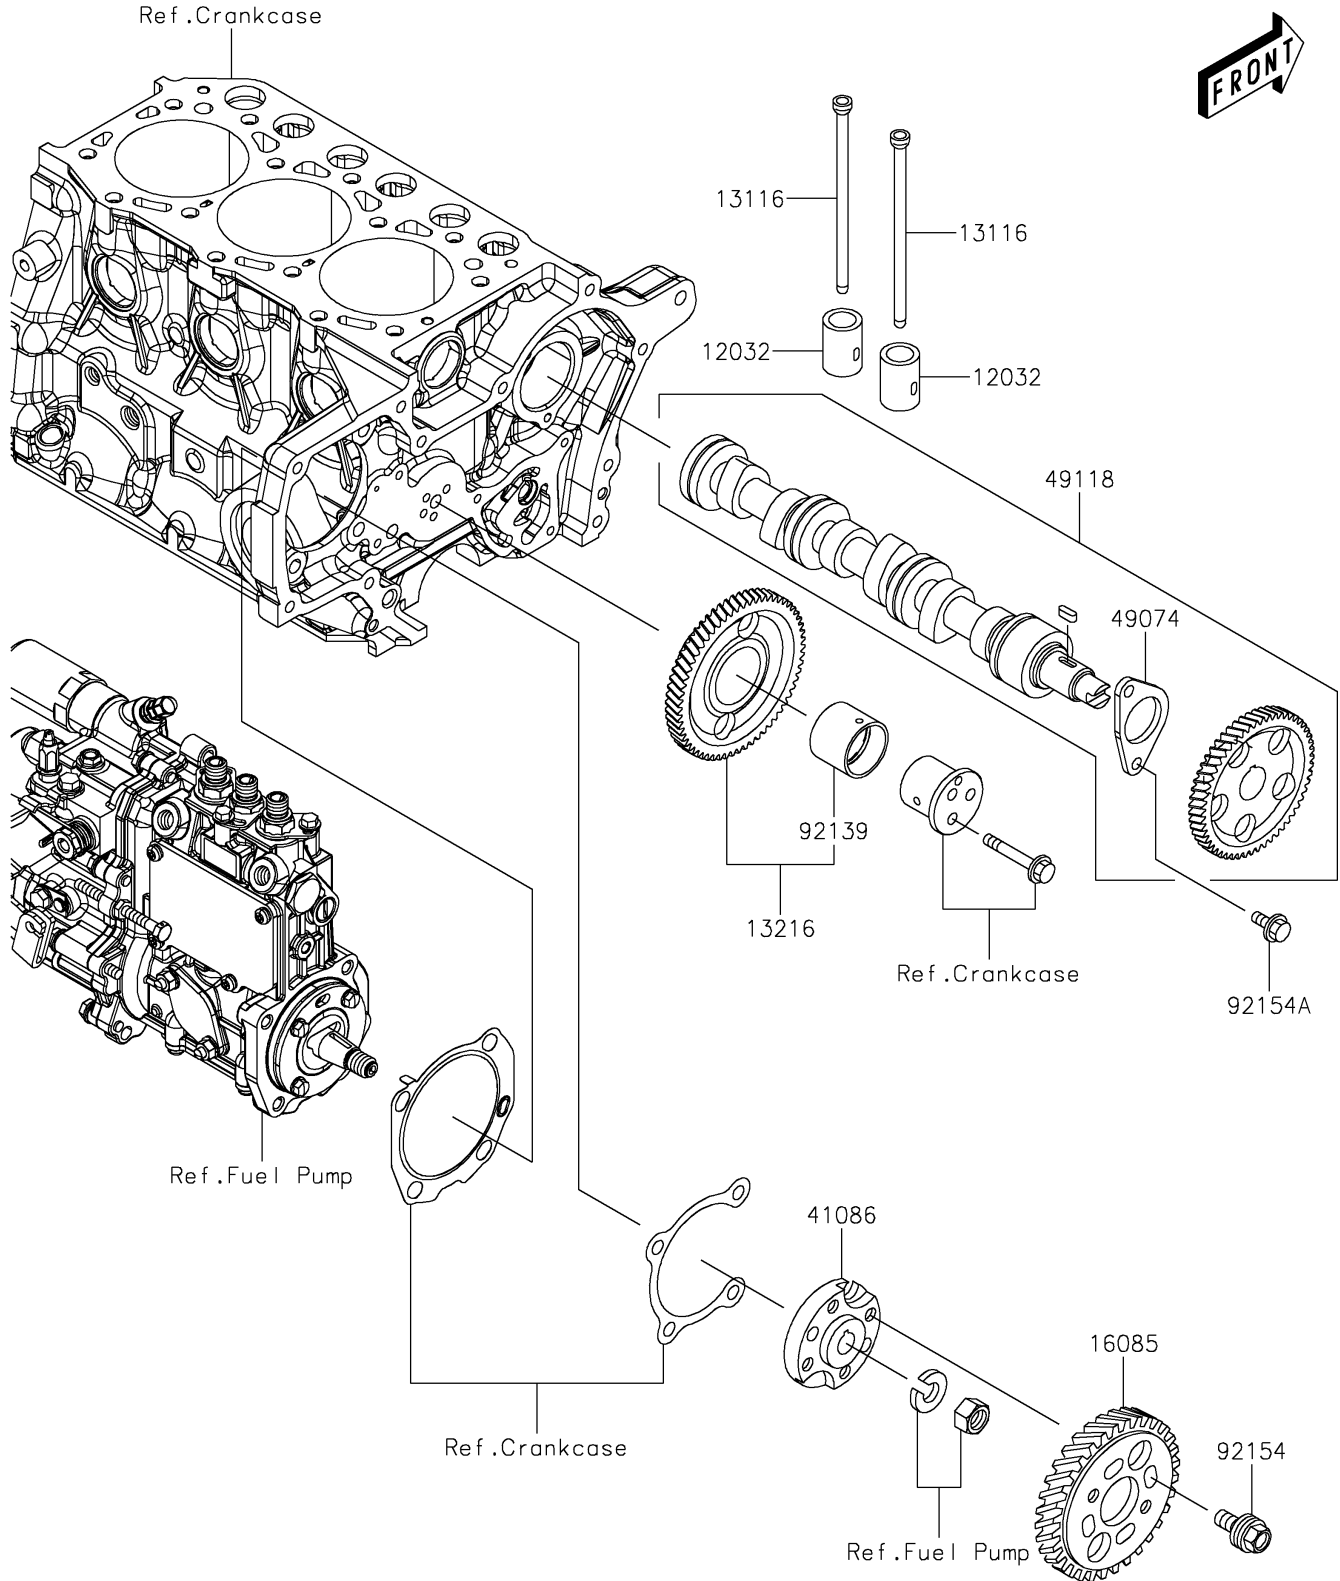

2018 MULE PRO-DXT™ DIESEL PARTS DIAGRAM

Valve(s)/Camshaft(s)

E1211

2018 MULE PRO-DXT™ DIESEL PARTS LIST

Valve(s)/Camshaft(s)

ITEM NAME	PART NUMBER	QUANTITY
TAPPET (Ref # 12032)	12032-0021	6
ROD-PUSH (Ref # 13116)	13116-0726	6
GEAR-COMP,IDLE (Ref # 13216)	13216-0889	1
GEAR,PUMP (Ref # 16085)	16085-0648	1
FLANGE (Ref # 41086)	41086-0723	1
PLATE-THRUST (Ref # 49074)	49074-0004	1
CAMSHAFT-COMP (Ref # 49118)	49118-0864	1
BUSHING,IDLE GEAR (Ref # 92139)	92139-0863	1
BOLT (Ref # 92154)	92154-1996	4
BOLT,FLANGED,6X12 (Ref # 92154A)	92154-1998	2