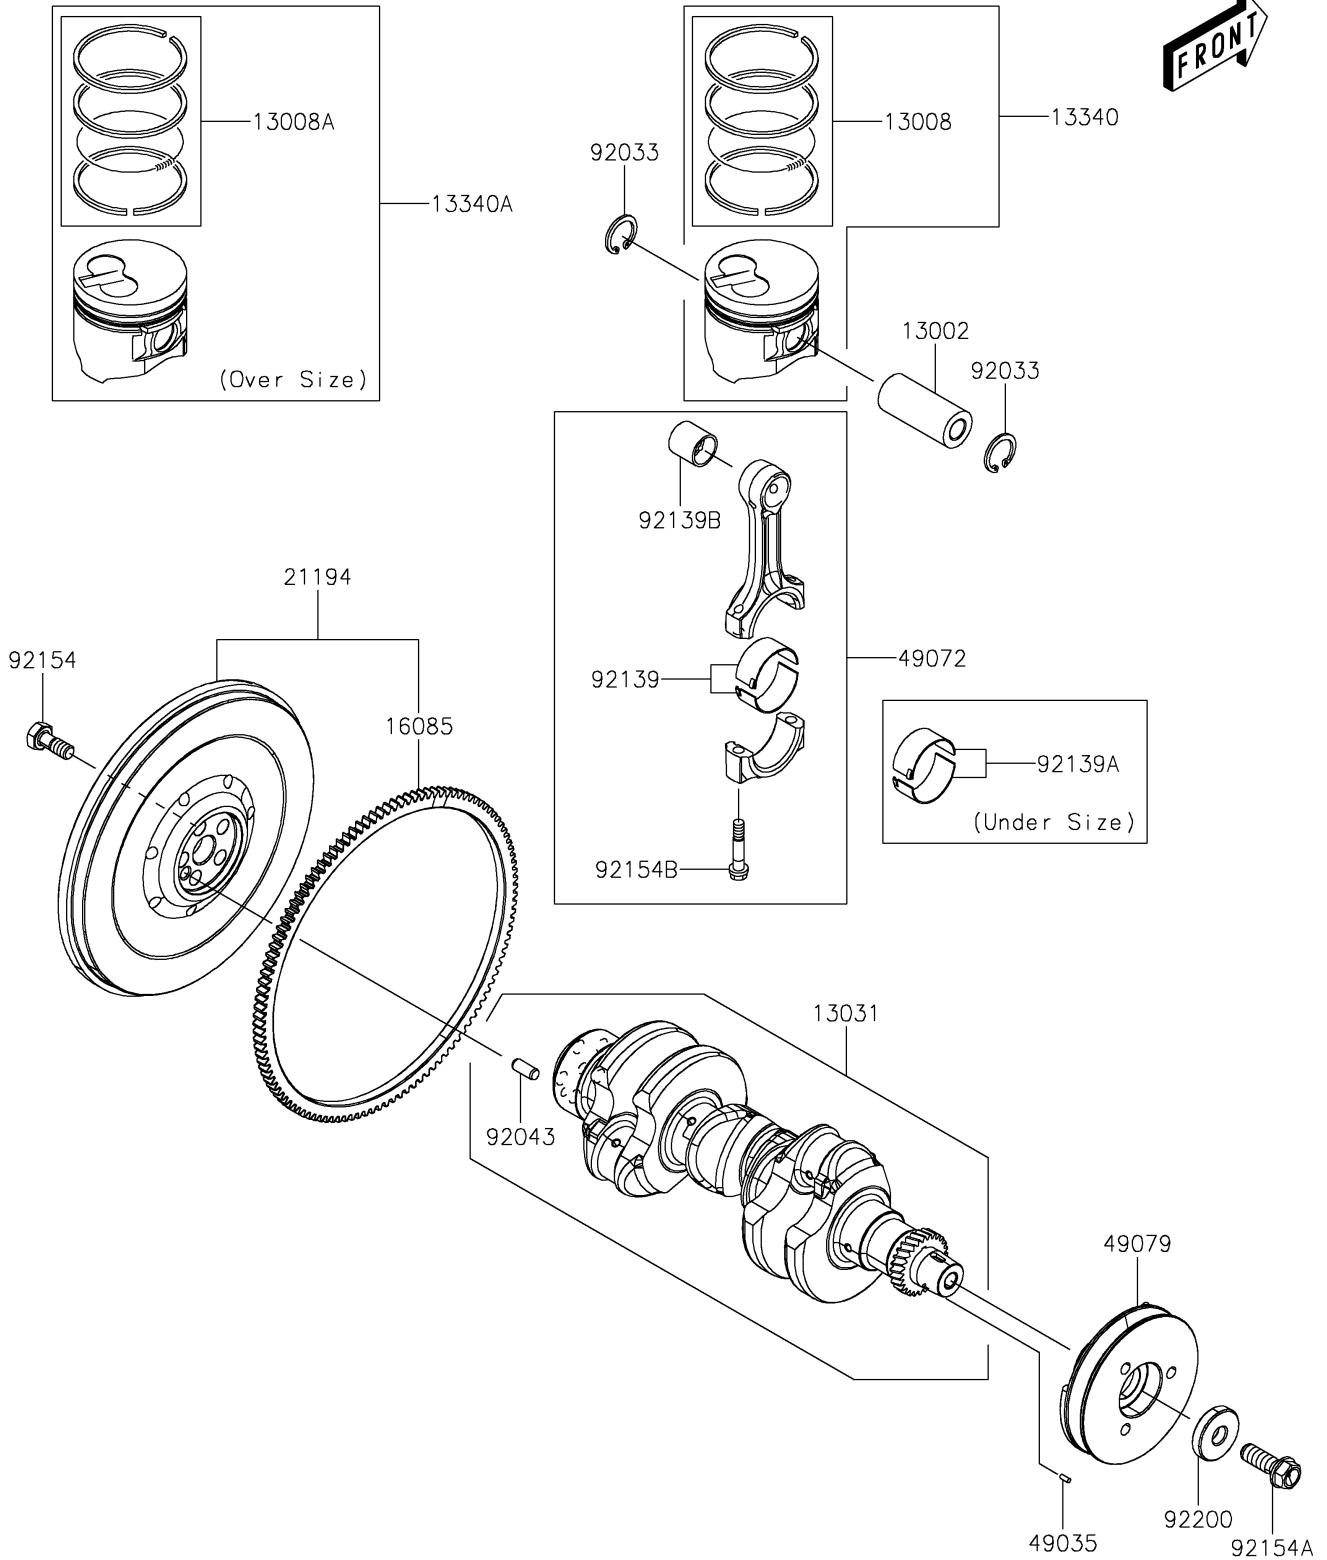

2017 MULE PRO-DXT™ DIESEL PARTS DIAGRAM

Crankshaft/Piston(s)

E1320

2017 MULE PRO-DXT™ DIESEL PARTS LIST

Crankshaft/Piston(s)

ITEM NAME	PART NUMBER	QUANTITY
PIN-PISTON (Ref # 13002)	13002-0047	3
RING-SET-PISTON,STD (Ref # 13008)	13008-0563	3
RING-SET-PISTON,O/S,0.25 (Ref # 13008A)	13008-0566	AR
CRANKSHAFT-COMP (Ref # 13031)	13031-0841	1
PISTON-ASSY-ENGINE,STD (Ref # 13340)	13340-0004	3
PISTON-ASSY-ENGINE,O/S,0.25 (Ref # 13340A)	13340-0005	AR
GEAR,RING (Ref # 16085)	16085-0655	1
FLYWHEEL-COMP (Ref # 21194)	21194-0037	1
PIN-SPRING (Ref # 49035)	49035-0017	1
ROD-COMP-CONNECTING (Ref # 49072)	49072-0001	3
PULLEY-BELT (Ref # 49079)	49079-0026	1
RING-SNAP (Ref # 92033)	92033-0774	6
PIN,8X16 (Ref # 92043)	92043-0886	1
BUSHING,STD (Ref # 92139)	92139-0860	3
BUSHING,U/S,0.25 (Ref # 92139A)	92139-0864	AR
BUSHING,PISTON PIN (Ref # 92139B)	92139-0865	3
BOLT,FLYWHEEL (Ref # 92154)	92154-1992	5
BOLT,FLANGED (Ref # 92154A)	92154-1993	1
BOLT,CONNECTING ROD (Ref # 92154B)	92154-1994	6
WASHER (Ref # 92200)	92200-1807	1