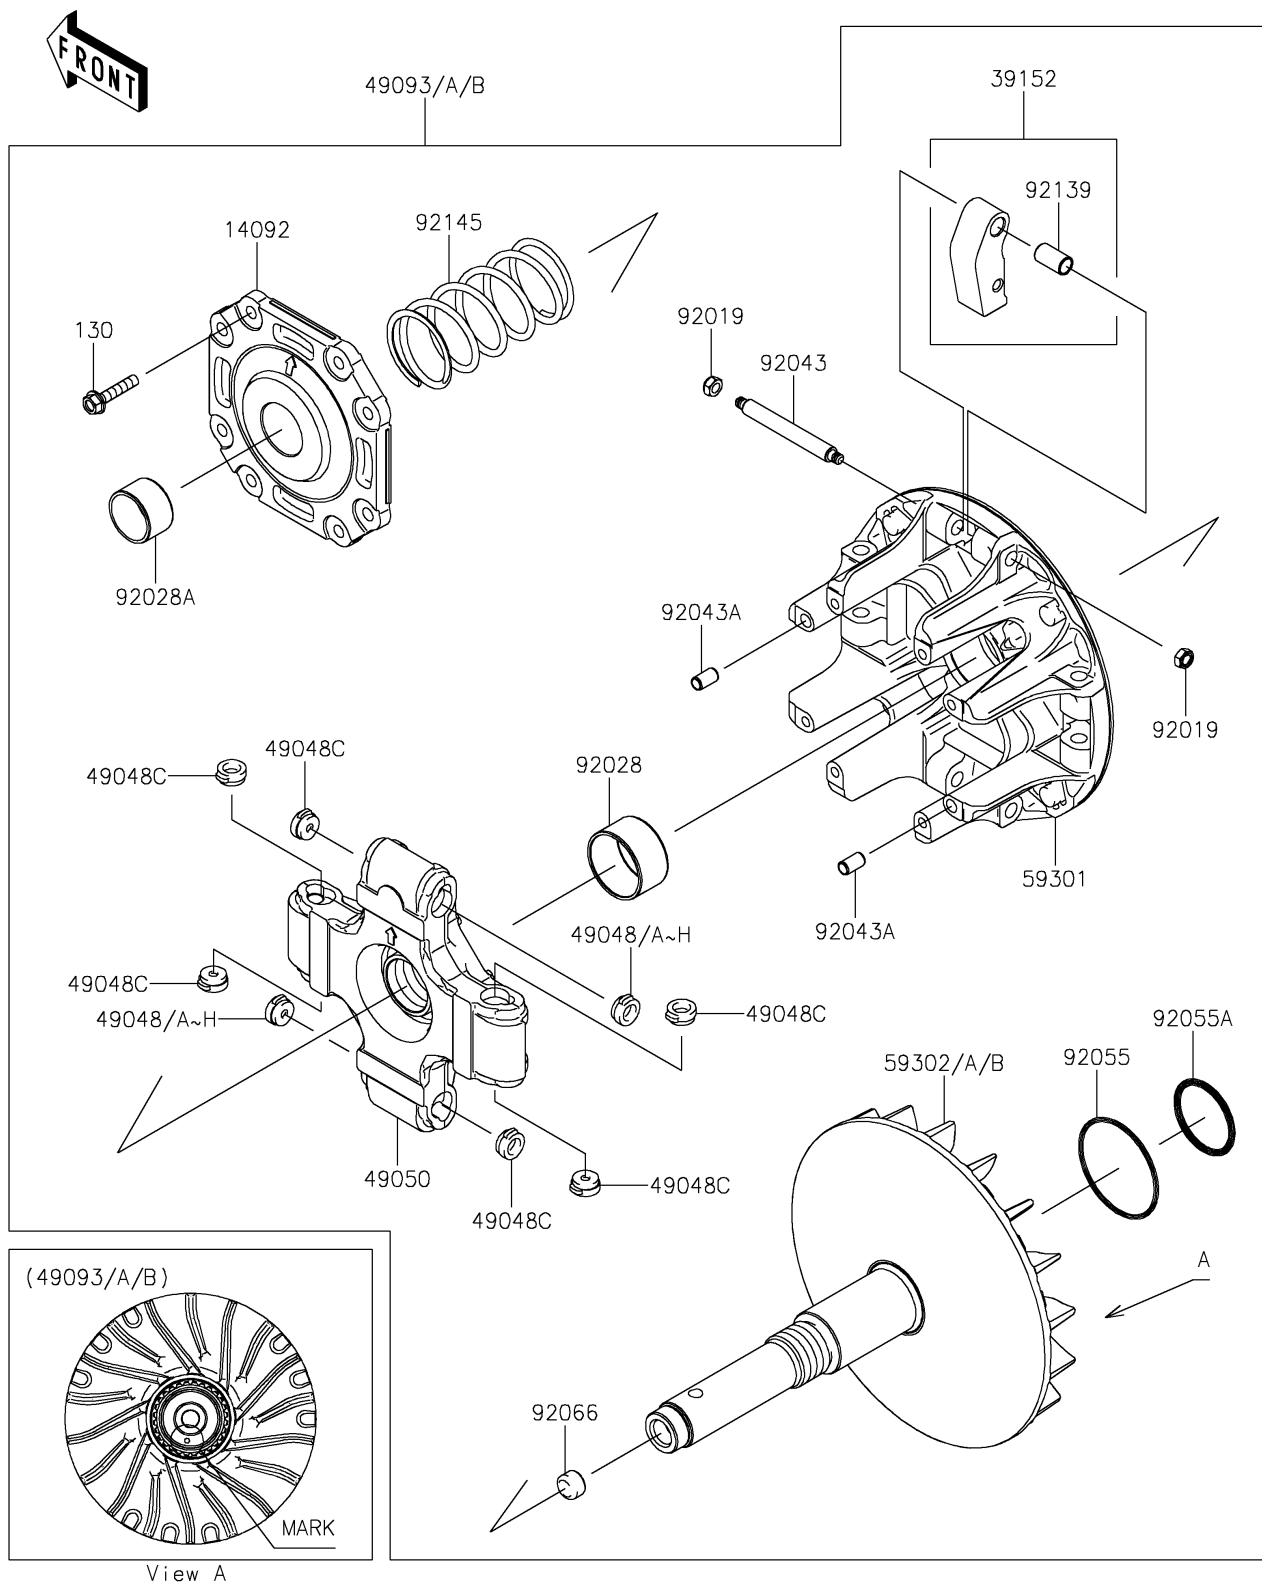

2017 MULE PRO-DXT™ DIESEL PARTS DIAGRAM

Drive Converter

E1391

2017 MULE PRO-DXT™ DIESEL PARTS LIST

Drive Converter

ITEM NAME	PART NUMBER	QUANTITY
BOLT-FLANGED,6X30 (Ref # 130)	130CA0630	8
COVER (Ref # 14092)	14092-1201	1
WEIGHT-RAMP (Ref # 39152)	39152-0043	4
SHOE,T=7.2 (Ref # 49048)	49048-1087	AR
SHOE,T=7.3 (Ref # 49048A)	49048-1088	AR
SHOE,T=7.4 (Ref # 49048B)	49048-1089	AR
SHOE,T=7.5 (Ref # 49048C)	49048-1090	8
SHOE,T=7.6 (Ref # 49048D)	49048-1091	AR
SHOE,T=7.7 (Ref # 49048E)	49048-1092	AR
SHOE,T=7.8 (Ref # 49048F)	49048-1093	AR
SHOE,T=7.9 (Ref # 49048G)	49048-1094	AR
SHOE,T=8.0 (Ref # 49048H)	49048-1095	AR
SPIDER (Ref # 49050)	49050-1083	1
CONVERTER-DRIVE,B MARK,WHITE (Ref # 49093)	49093-0050	1
CONVERTER-DRIVE,A MARK,BLUE (Ref # 49093A)	49093-0069	1
CONVERTER-DRIVE,C MARK,YELLOW (Ref # 49093B)	49093-0070	1
SHEAVE-MOVABLE (Ref # 59301)	59301-0025	1
SHEAVE-COMP,B MARK,WHITE (Ref # 59302)	59302-0092	1
SHEAVE-COMP,A MARK,BLUE (Ref # 59302A)	59302-0093	1
SHEAVE-COMP,C MARK,YELLOW (Ref # 59302B)	59302-0094	1
NUT,LOCK,6MM (Ref # 92019)	92019-008	8
BUSHING (Ref # 92028)	92028-1975	1
BUSHING (Ref # 92028A)	92028-1980	1
PIN (Ref # 92043)	92043-0809	4
PIN,6.2X8X14 (Ref # 92043A)	92043-1263	2
RING-O,59.5X2.4 (Ref # 92055)	92055-0753	1
RING-O,3.5X39.7 (Ref # 92055A)	92055-0789	1
PLUG (Ref # 92066)	92066-0784	1
BUSHING,9X11X19.75 (Ref # 92139)	92139-1103	4

2017 MULE PRO-DXT™ DIESEL PARTS LIST

Drive Converter

ITEM NAME	PART NUMBER	QUANTITY
SPRING (Ref # 92145)	92145-1670	1