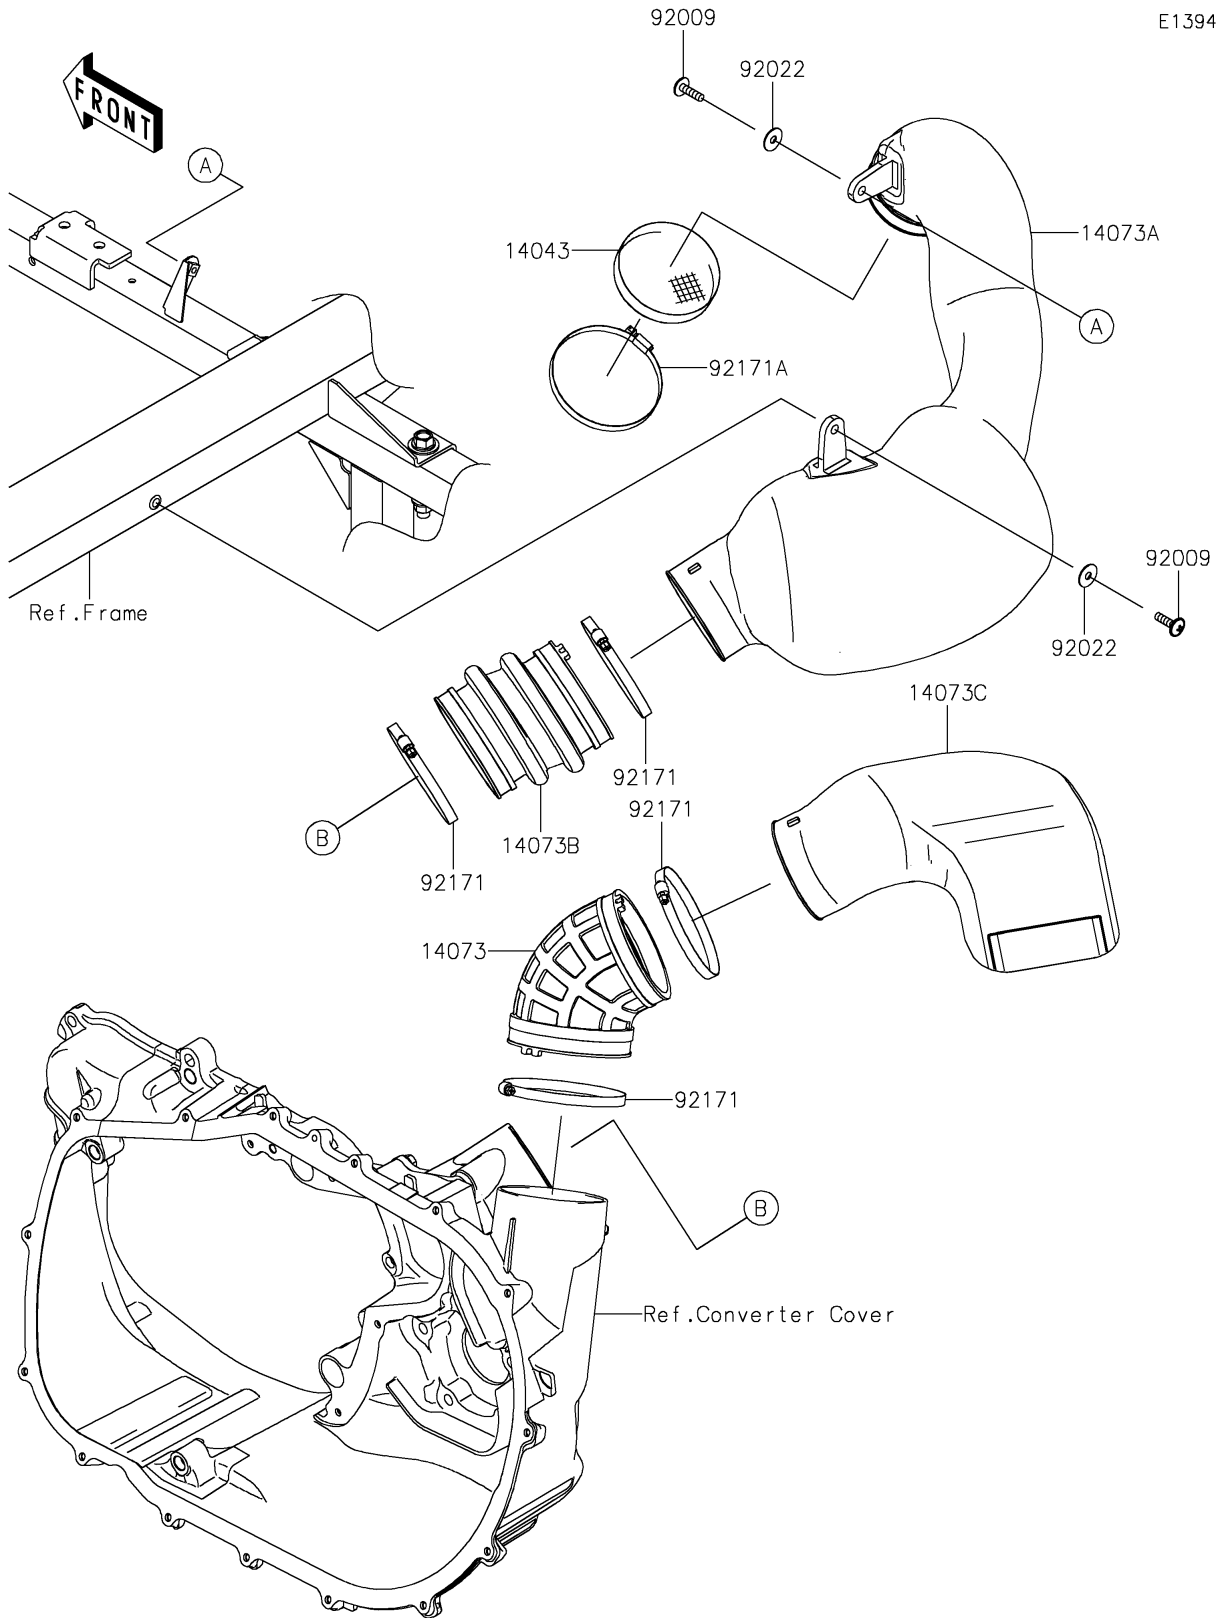

# 2017 MULE PRO-DXT™ DIESEL PARTS DIAGRAM

## Air Cleaner-Belt Converter

E1394

## 2017 MULE PRO-DXT™ DIESEL PARTS LIST

### Air Cleaner-Belt Converter

ITEM NAME	PART NUMBER	QUANTITY
FILTER (Ref # 14043)	14043-0013	1
DUCT,EXHAUST (Ref # 14073)	14073-0788	1
DUCT,INTAKE (Ref # 14073A)	14073-0789	1
DUCT,INTAKE (Ref # 14073B)	14073-0790	1
DUCT,EXHAUST (Ref # 14073C)	14073-0793	1
SCREW,6X22 (Ref # 92009)	92009-1441	2
WASHER,PLAIN,6.5X20X1 (Ref # 92022)	92022-165	2
CLAMP (Ref # 92171)	92171-1383	4
CLAMP (Ref # 92171A)	92171-3716	1