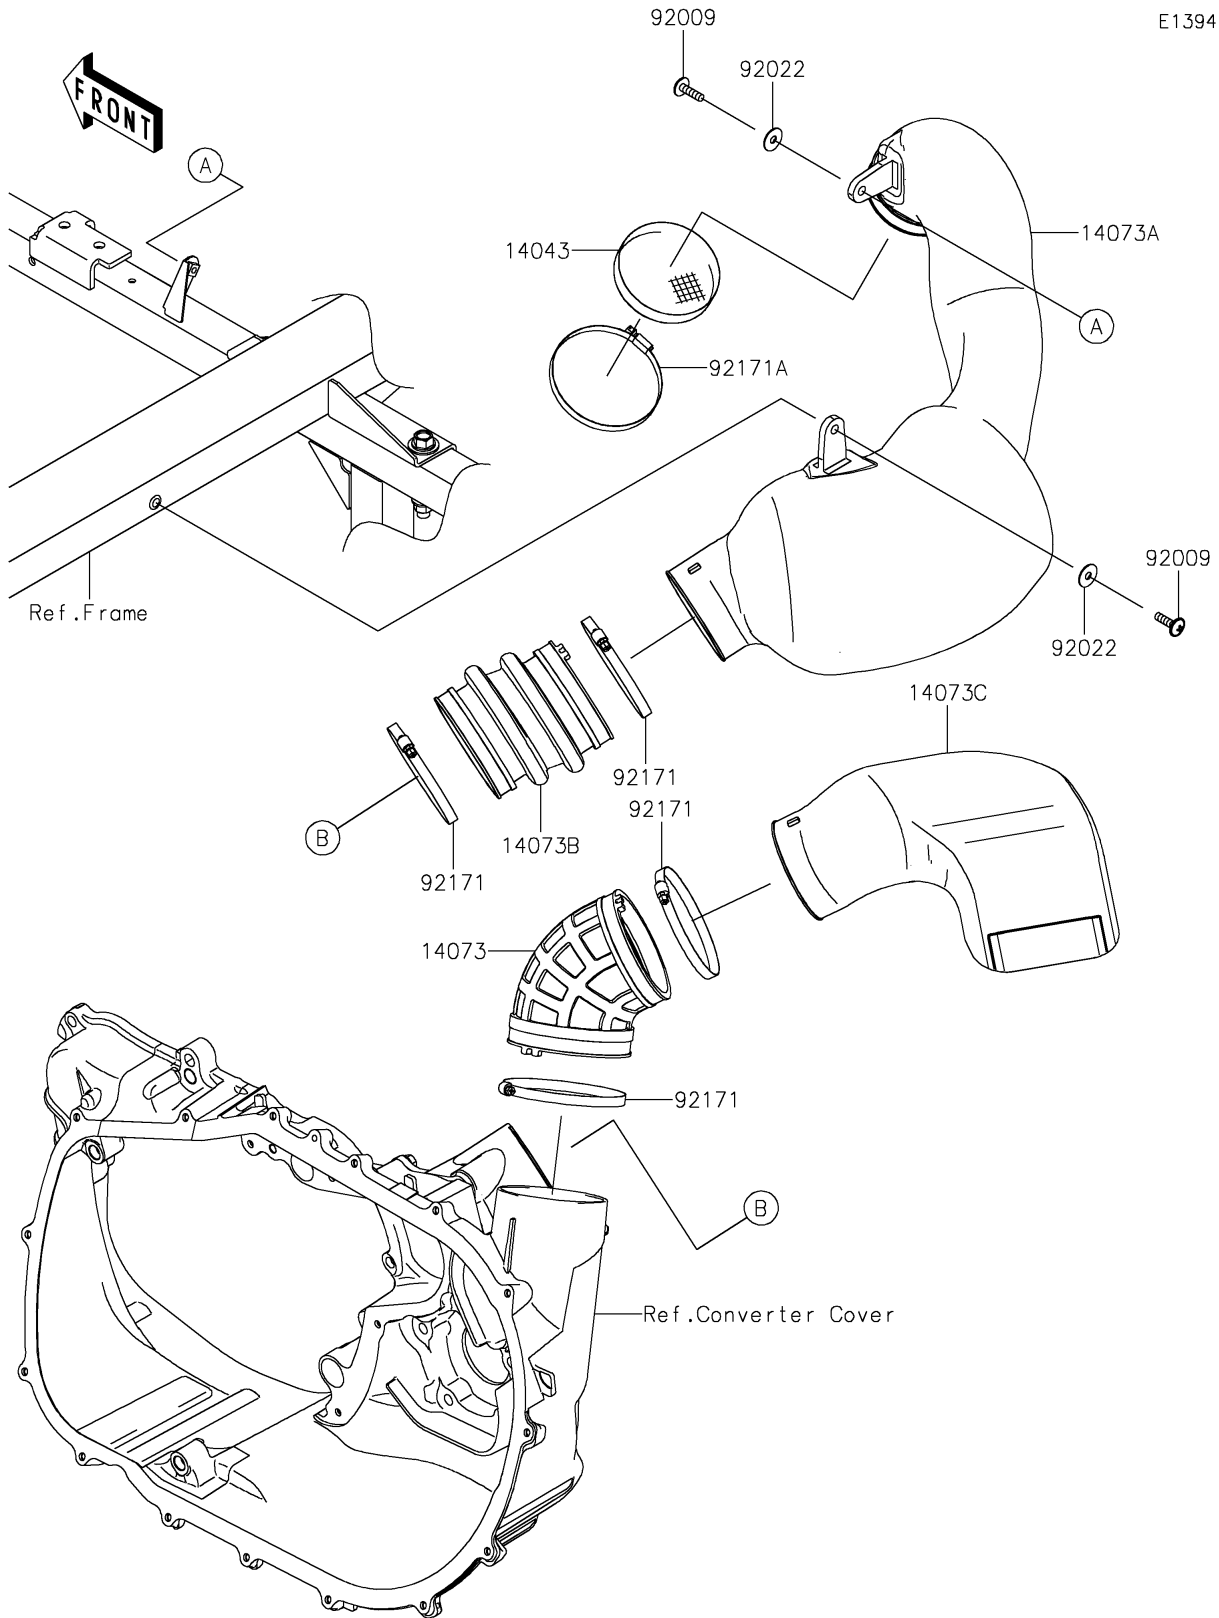

2017 MULE PRO-DXT™ DIESEL PARTS DIAGRAM

Air Cleaner-Belt Converter

E1394

2017 MULE PRO-DXT™ DIESEL PARTS LIST

Air Cleaner-Belt Converter

ITEM NAME	PART NUMBER	QUANTITY
FILTER (Ref # 14043)	14043-0013	1
DUCT,EXHAUST (Ref # 14073)	14073-0788	1
DUCT,INTAKE (Ref # 14073A)	14073-0789	1
DUCT,INTAKE (Ref # 14073B)	14073-0790	1
DUCT,EXHAUST (Ref # 14073C)	14073-0793	1
SCREW,6X22 (Ref # 92009)	92009-1441	2
WASHER,PLAIN,6.5X20X1 (Ref # 92022)	92022-165	2
CLAMP (Ref # 92171)	92171-1383	4
CLAMP (Ref # 92171A)	92171-3716	1