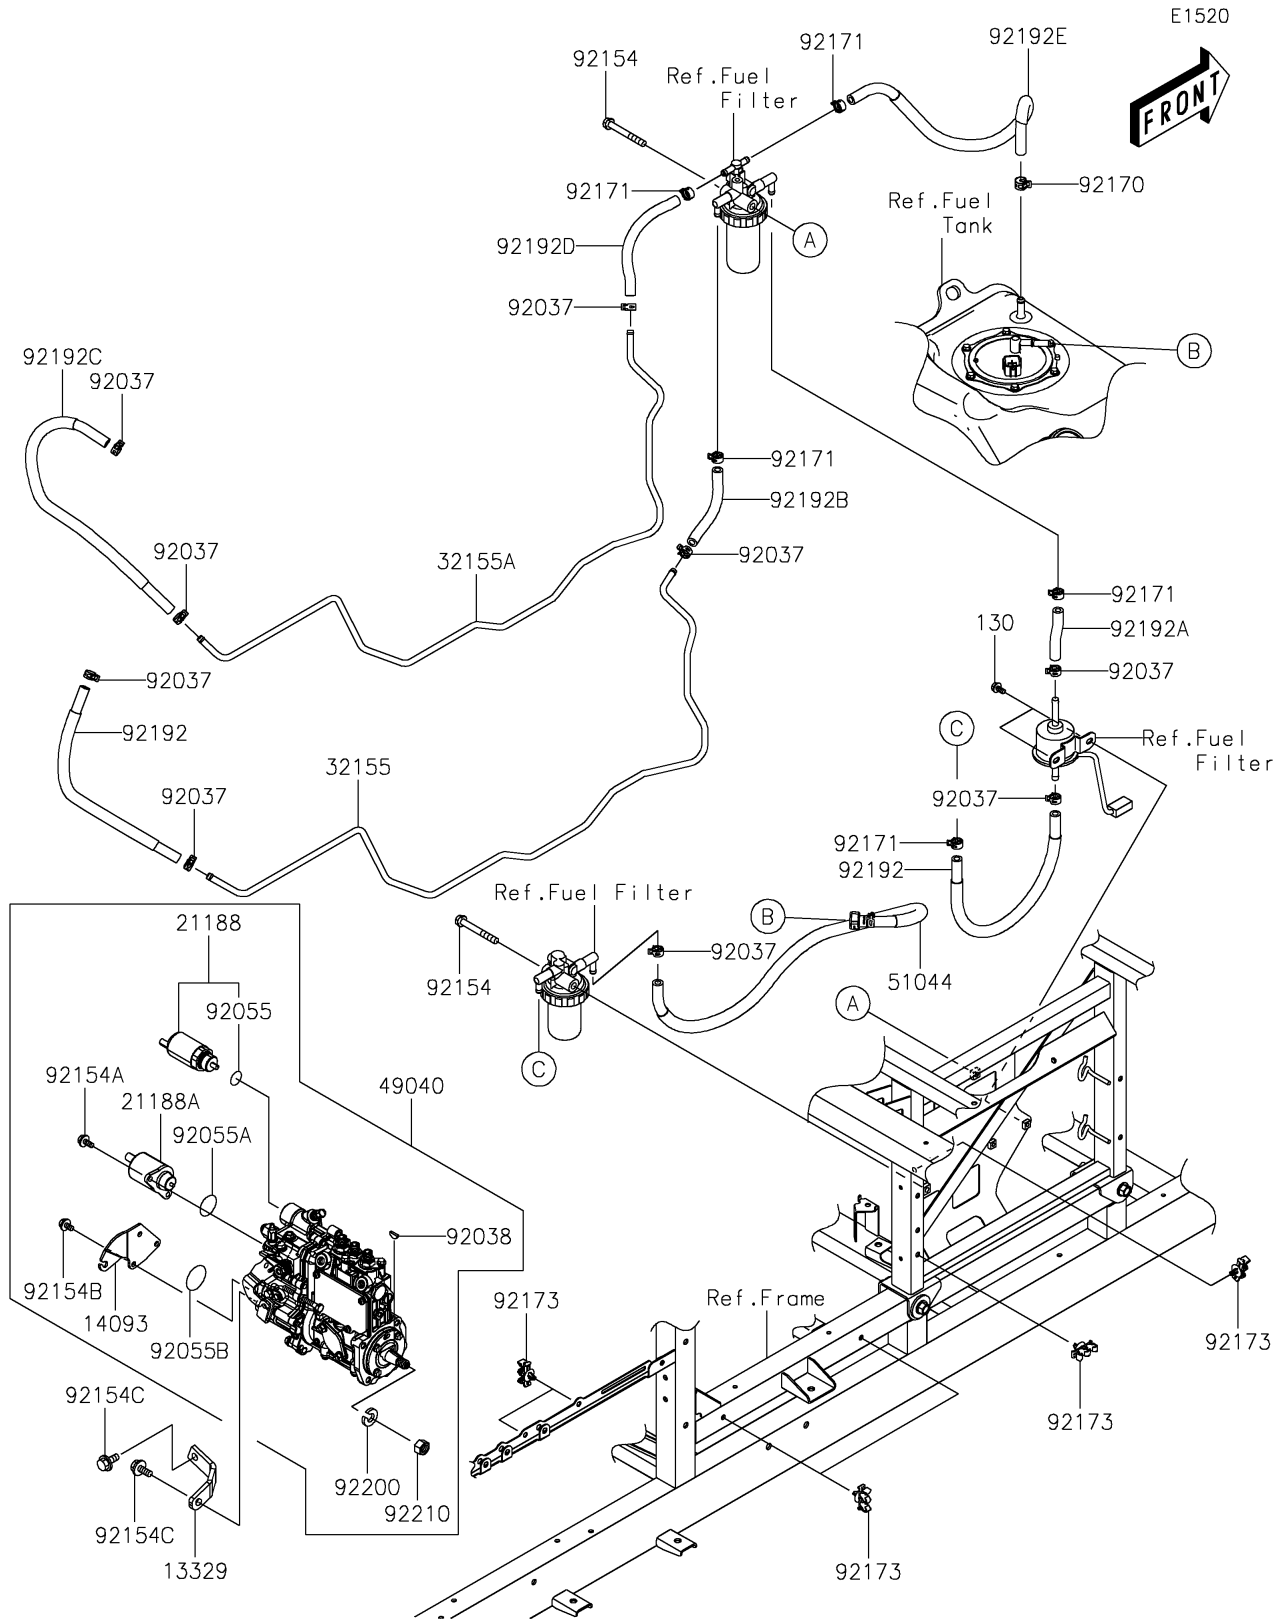

2017 MULE PRO-DXT™ DIESEL PARTS DIAGRAM

Fuel Pump

2017 MULE PRO-DXT™ DIESEL PARTS LIST

Fuel Pump

ITEM NAME	PART NUMBER	QUANTITY
BOLT-FLANGED,6X12 (Ref # 130)	130BA0612	2
SUPPORT (Ref # 13329)	13329-0001	1
COVER,GOVERNOR CASE (Ref # 14093)	14093-0448	1
SOLENOID,POWER CONTROL (Ref # 21188)	21188-0012	1
SOLENOID,STOP (Ref # 21188A)	21188-0013	1
PIPE,FEED (Ref # 32155)	32155-2047	1
PIPE,RETURN (Ref # 32155A)	32155-2048	1
PUMP-FUEL,INJECTION (Ref # 49040)	49040-0751	1
TUBE-ASSY (Ref # 51044)	51044-0785	1
CLAMP,HOSE CLIP (Ref # 92037)	92037-1181	9
KEY,WOODRUFF (Ref # 92038)	92038-0008	1
RING-O (Ref # 92055)	92055-0859	1
RING-O (Ref # 92055A)	92055-0860	1
RING-O (Ref # 92055B)	92055-0861	1
BOLT,FLANGED,8X63 (Ref # 92154)	92154-1940	2
BOLT,FLANGED,6X14 (Ref # 92154A)	92154-1997	2
BOLT,FLANGED,6X10 (Ref # 92154B)	92154-2068	3
BOLT,FLANGED,8X16 (Ref # 92154C)	92154-2071	2
CLAMP (Ref # 92170)	92170-1938	1
CLAMP (Ref # 92171)	92171-0515	5
CLAMP (Ref # 92173)	92173-1467	6
TUBE,7.5X13.5X390 (Ref # 92192)	92192-1476	2
TUBE,PUMP-FILTER (Ref # 92192A)	92192-1477	1
TUBE,FILER-ENGINE(FILTER SIDE) (Ref # 92192B)	92192-1478	1
TUBE,ENGINE-FILER(ENGINE SIDE) (Ref # 92192C)	92192-1479	1
TUBE,ENGINE-FILER(FILTER SIDE) (Ref # 92192D)	92192-1480	1
TUBE,FILTER-TANK (Ref # 92192E)	92192-1481	1
WASHER,SPRING (Ref # 92200)	92200-1810	1
NUT,12MM (Ref # 92210)	92210-1486	1