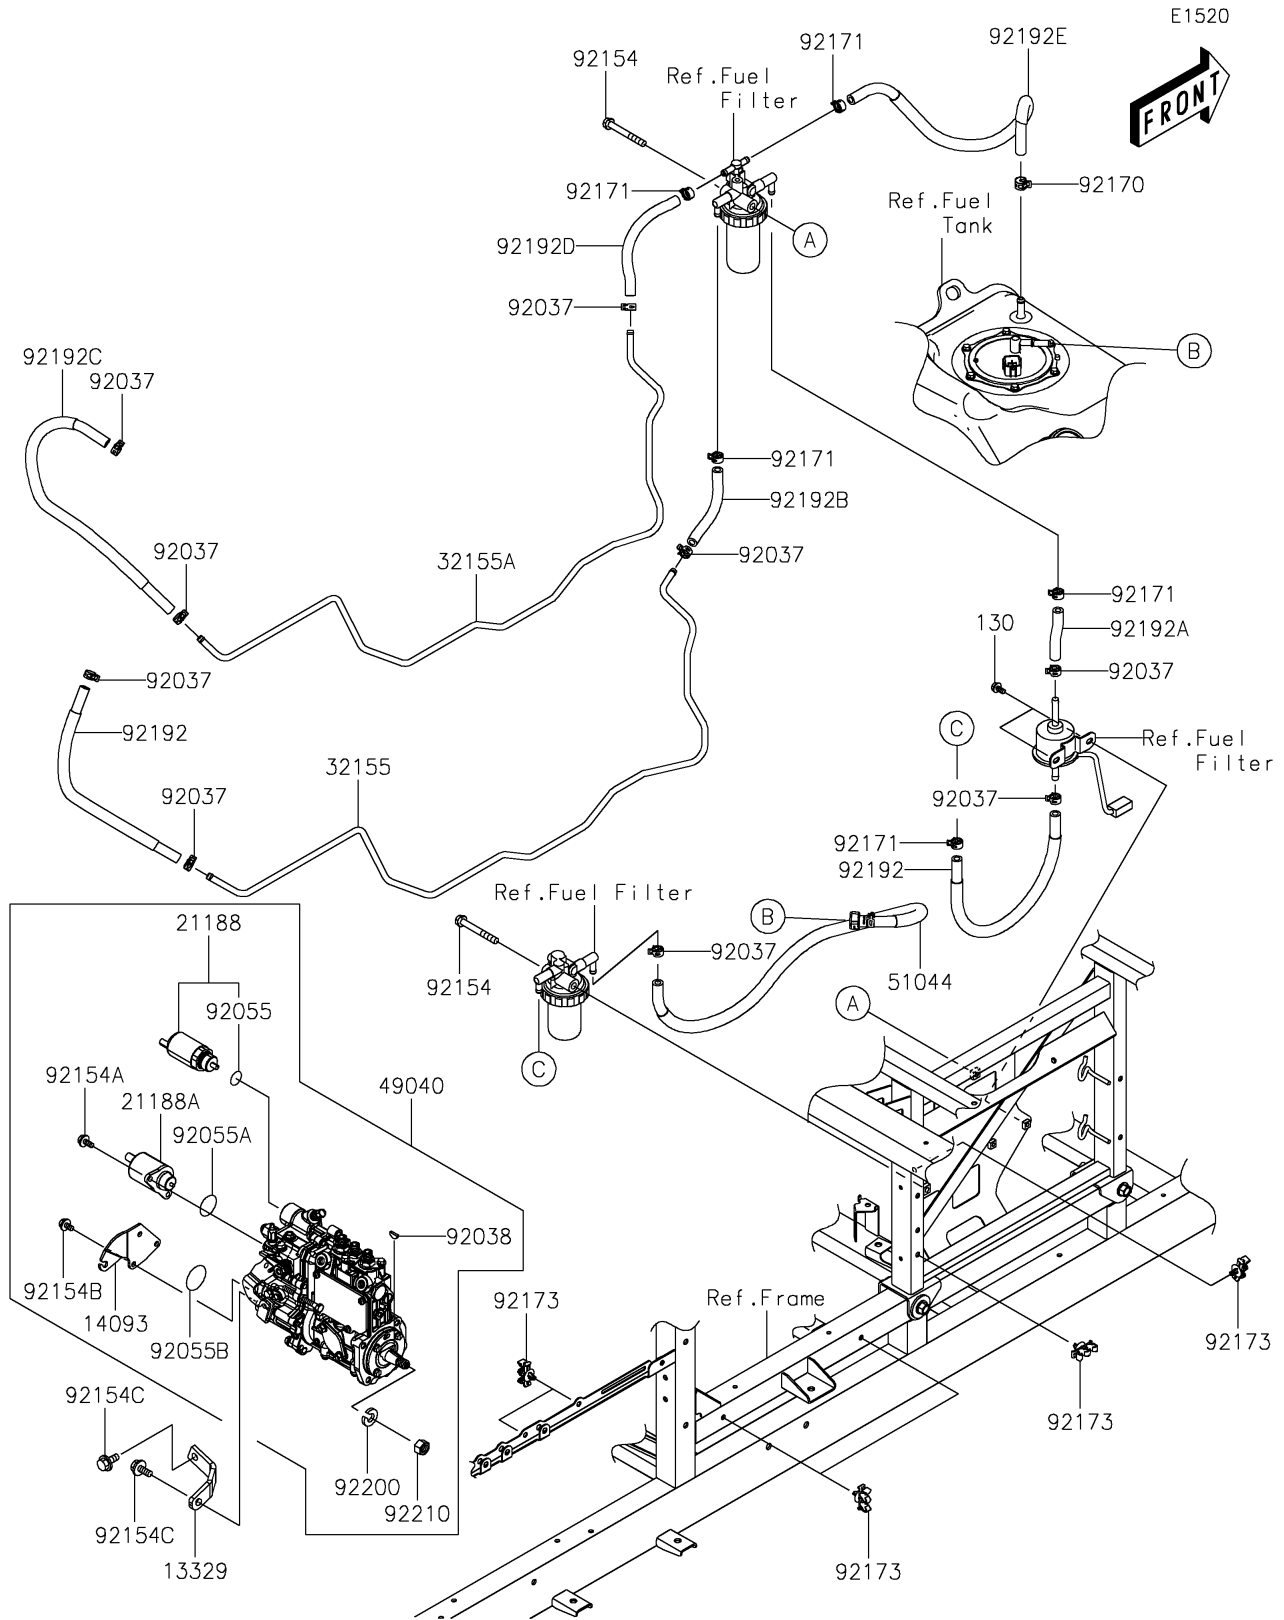

2018 MULE PRO-DXT™ DIESEL PARTS DIAGRAM

Fuel Pump

2018 MULE PRO-DXT™ DIESEL PARTS LIST

Fuel Pump

ITEM NAME	PART NUMBER	QUANTITY
BOLT-FLANGED,6X12 (Ref # 130)	130BA0612	2
SUPPORT (Ref # 13329)	13329-0001	1
COVER,GOVERNOR CASE (Ref # 14093)	14093-0448	1
SOLENOID,POWER CONTROL (Ref # 21188)	21188-0012	1
SOLENOID,STOP (Ref # 21188A)	21188-0013	1
PIPE,FEED (Ref # 32155)	32155-2047	1
PIPE,RETURN (Ref # 32155A)	32155-2048	1
PUMP-FUEL,INJECTION (Ref # 49040)	49040-0751	1
TUBE-ASSY (Ref # 51044)	51044-0785	1
CLAMP,HOSE CLIP (Ref # 92037)	92037-1181	9
KEY,WOODRUFF (Ref # 92038)	92038-0008	1
RING-O (Ref # 92055)	92055-0859	1
RING-O (Ref # 92055A)	92055-0860	1
RING-O (Ref # 92055B)	92055-0861	1
BOLT,FLANGED,8X63 (Ref # 92154)	92154-1940	2
BOLT,FLANGED,6X14 (Ref # 92154A)	92154-1997	2
BOLT,FLANGED,6X10 (Ref # 92154B)	92154-2068	3
BOLT,FLANGED,8X16 (Ref # 92154C)	92154-2071	2
CLAMP (Ref # 92170)	92170-1938	1
CLAMP (Ref # 92171)	92171-0515	5
CLAMP (Ref # 92173)	92173-1467	6
TUBE,7.5X13.5X390 (Ref # 92192)	92192-1476	2
TUBE,PUMP-FILTER (Ref # 92192A)	92192-1477	1
TUBE,FILER-ENGINE(FILTER SIDE) (Ref # 92192B)	92192-1478	1
TUBE,ENGINE-FILER(ENGINE SIDE) (Ref # 92192C)	92192-1479	1
TUBE,ENGINE-FILER(FILTER SIDE) (Ref # 92192D)	92192-1480	1
TUBE,FILTER-TANK (Ref # 92192E)	92192-1481	1
WASHER,SPRING (Ref # 92200)	92200-1810	1
NUT,12MM (Ref # 92210)	92210-1486	1