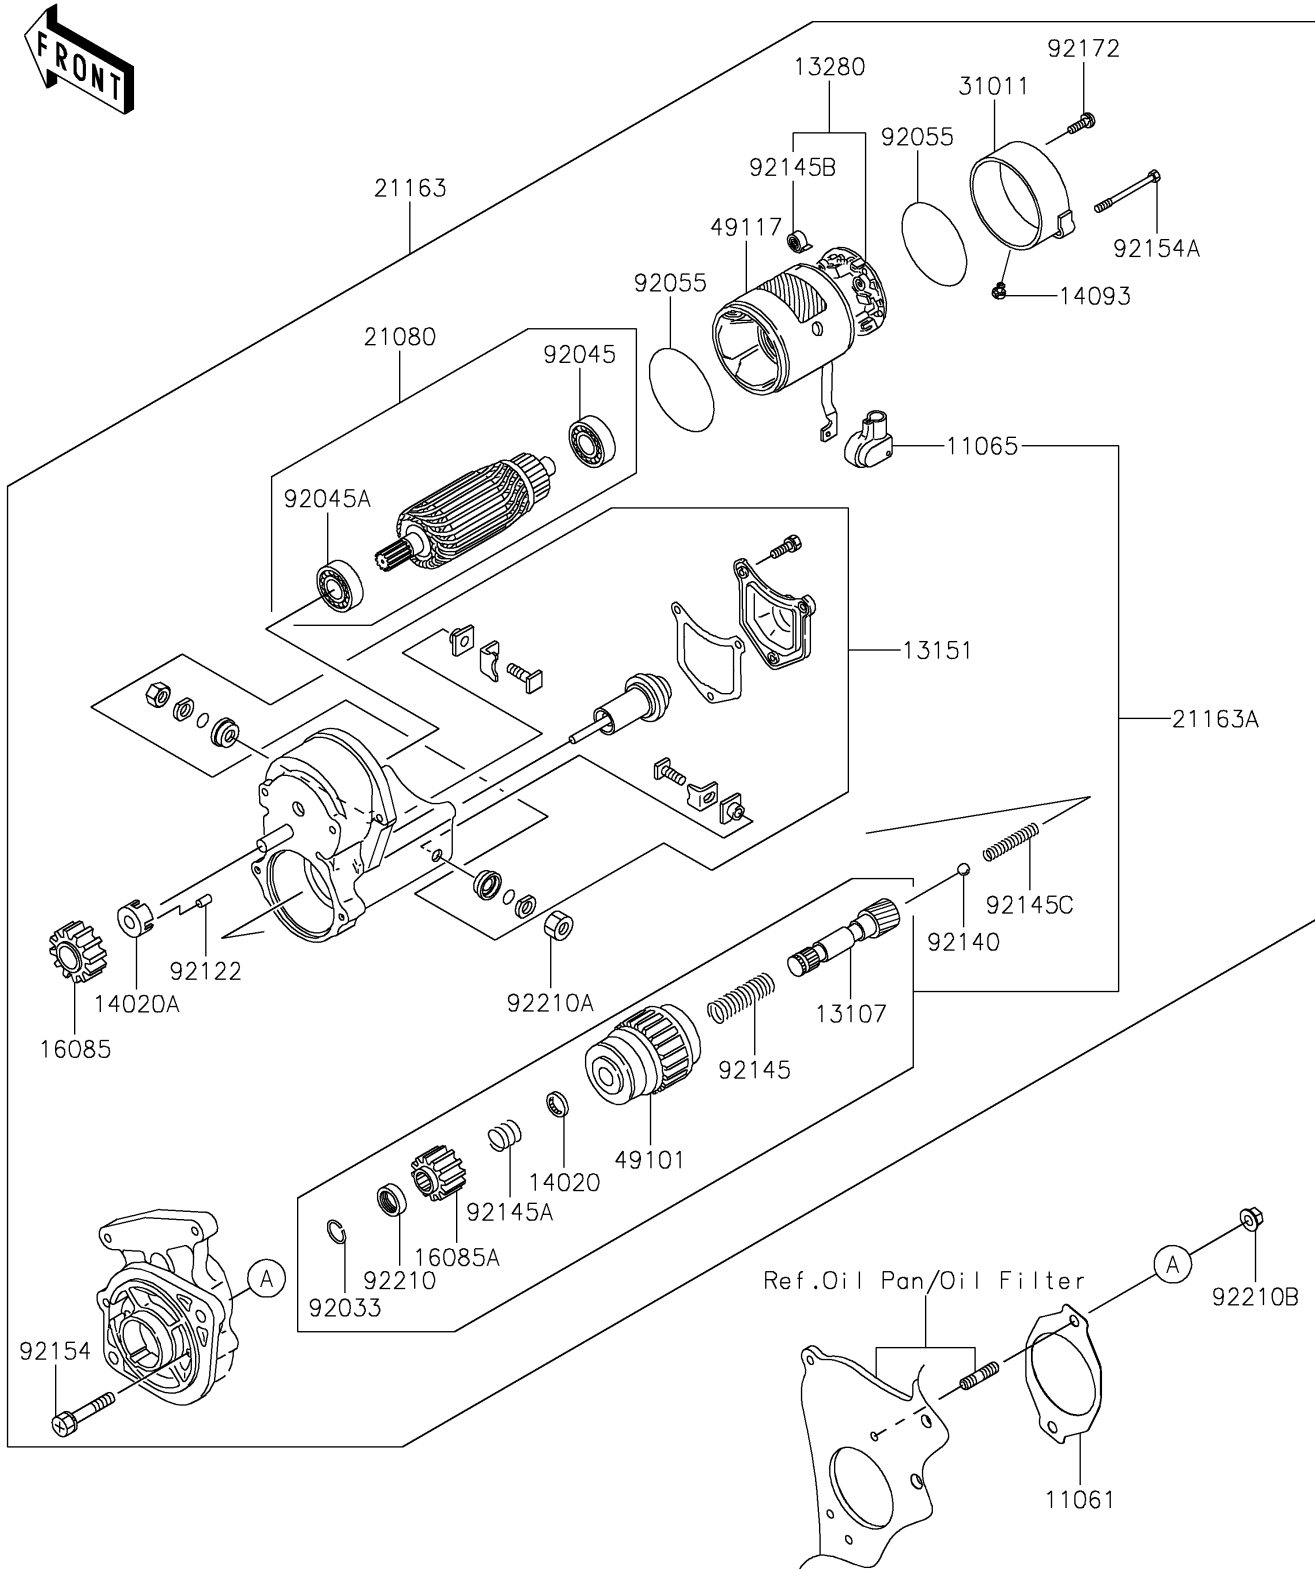

2017 MULE PRO-DXT™ DIESEL PARTS DIAGRAM

Starter Motor

E1840

2017 MULE PRO-DXT™ DIESEL PARTS LIST

Starter Motor

ITEM NAME	PART NUMBER	QUANTITY
GASKET,STARTER (Ref # 11061)	11061-1195	1
CAP (Ref # 11065)	11065-0939	1
SHAFT (Ref # 13107)	13107-0841	1
SWITCH-COMP,MAGNET (Ref # 13151)	13151-0573	1
HOLDER (Ref # 13280)	13280-0863	1
RETAINER (Ref # 14020)	14020-0020	1
RETAINER (Ref # 14020A)	14020-0021	1
COVER (Ref # 14093)	14093-0449	1
GEAR,PINION (Ref # 16085)	16085-0649	1
GEAR,PINION (Ref # 16085A)	16085-0652	1
ARMATURE (Ref # 21080)	21080-0010	1
STARTER-ELECTRIC (Ref # 21163)	21163-0752	1
STARTER-ELECTRIC (Ref # 21163A)	21163-0753	1
FRAME (Ref # 31011)	31011-0029	1
CLUTCH,STARTER (Ref # 49101)	49101-0002	1
YOKE (Ref # 49117)	49117-0593	1
RING-SNAP (Ref # 92033)	92033-0775	1
BEARING-BALL (Ref # 92045)	92045-0808	1
BEARING-BALL (Ref # 92045A)	92045-0809	1
RING-O (Ref # 92055)	92055-0863	2
ROLLER (Ref # 92122)	92122-0048	5
BALL (Ref # 92140)	92140-0017	1
SPRING (Ref # 92145)	92145-1713	1
SPRING (Ref # 92145A)	92145-1714	1
SPRING (Ref # 92145B)	92145-1715	4
SPRING (Ref # 92145C)	92145-1716	1
BOLT (Ref # 92154)	92154-2072	2
BOLT (Ref # 92154A)	92154-2073	2
SCREW (Ref # 92172)	92172-0988	2

2017 MULE PRO-DXT™ DIESEL PARTS LIST

Starter Motor

ITEM NAME	PART NUMBER	QUANTITY
NUT (Ref # 92210)	92210-1470	1
NUT (Ref # 92210A)	92210-1472	1
NUT,8MM (Ref # 92210B)	92210-1473	2