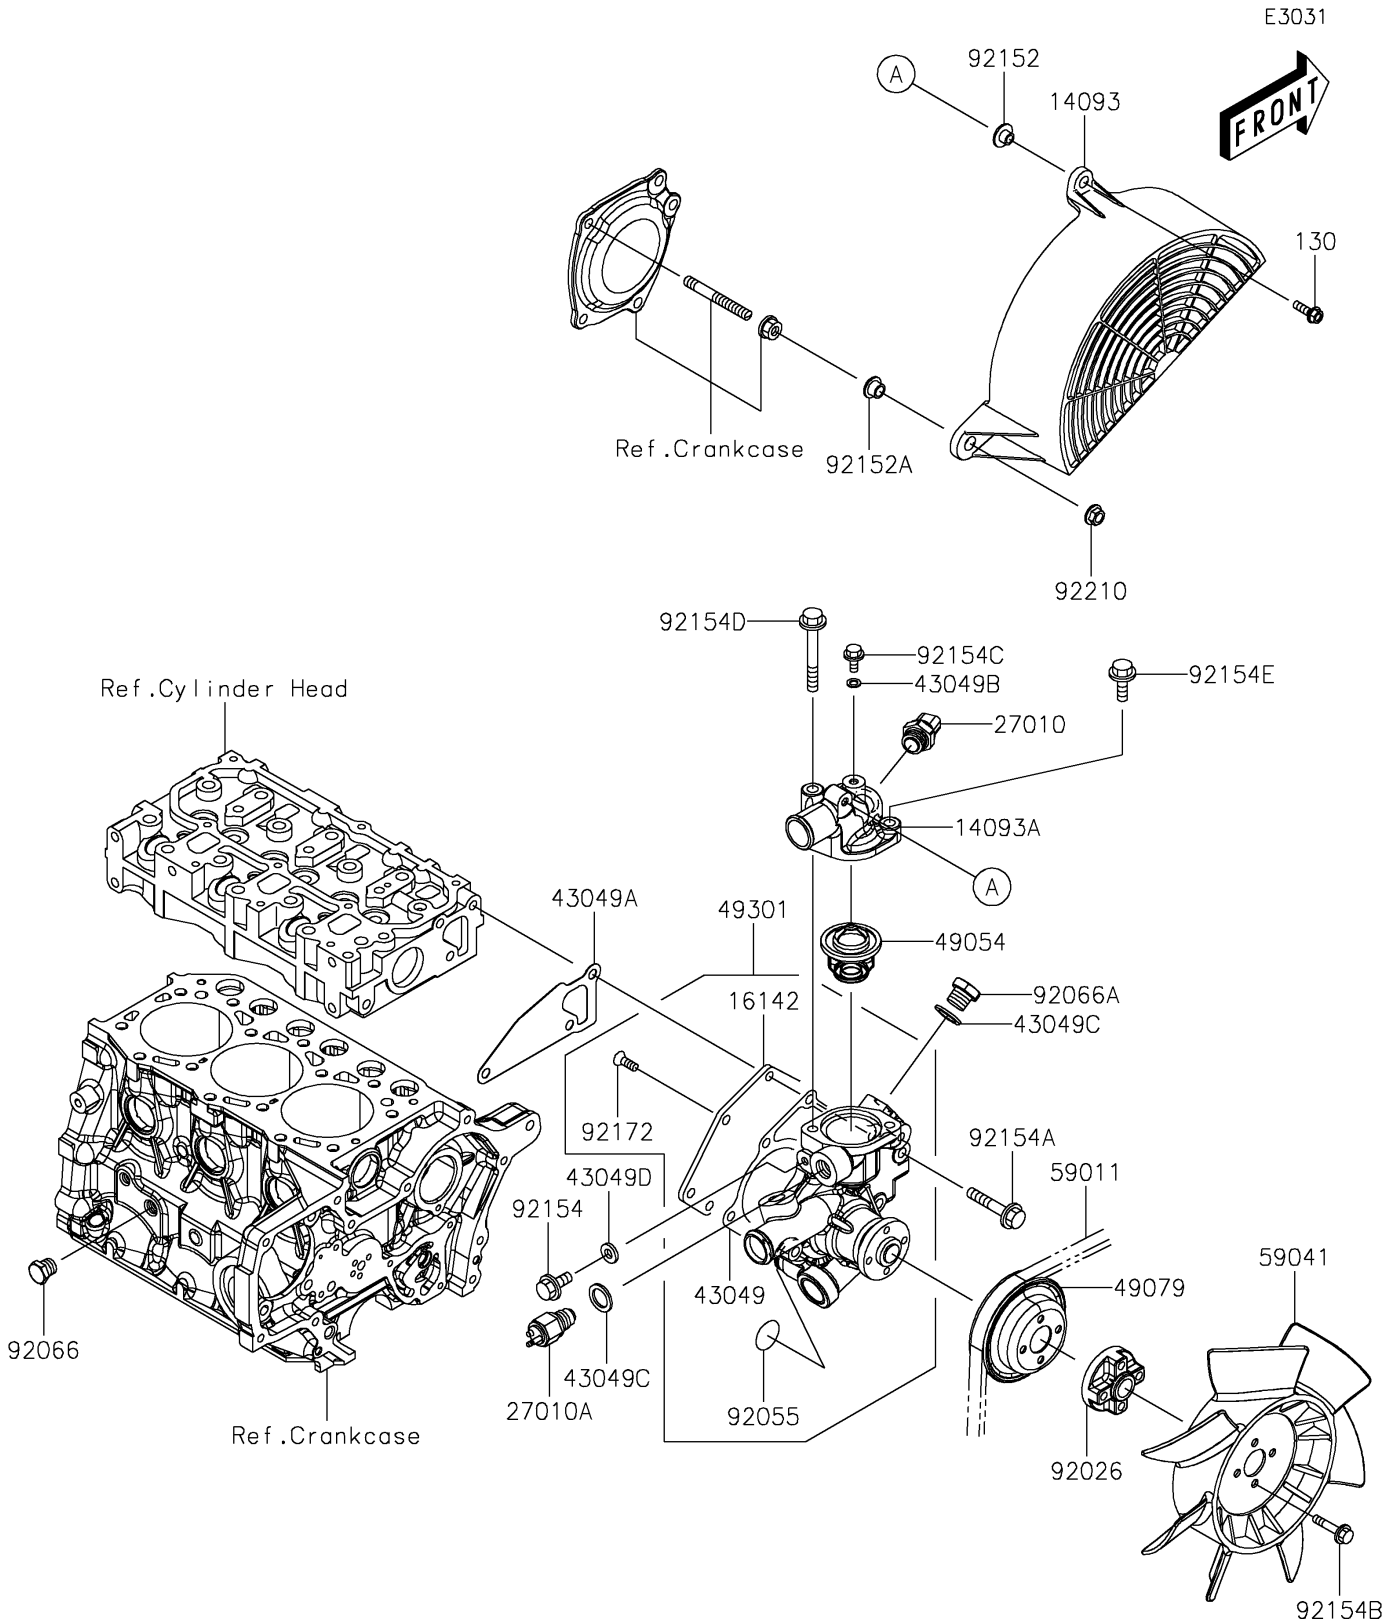

2017 MULE PRO-DXT™ DIESEL PARTS DIAGRAM

Water Pump

2017 MULE PRO-DXT™ DIESEL PARTS LIST

Water Pump

ITEM NAME	PART NUMBER	QUANTITY
BOLT-FLANGED,6X20 (Ref # 130)	130BA0620	1
COVER,FAN (Ref # 14093)	14093-0297	1
COVER,THERMOSTAT (Ref # 14093A)	14093-0446	1
COVER-PUMP (Ref # 16142)	16142-0736	1
SWITCH,THERMOSTAT (Ref # 27010)	27010-0839	1
SWITCH,THERMO (Ref # 27010A)	27010-0840	1
PACKING,WATER PUMP (Ref # 43049)	43049-0040	1
PACKING,WATER PUMP (Ref # 43049A)	43049-0041	1
PACKING,6X1 (Ref # 43049B)	43049-0042	1
PACKING (Ref # 43049C)	43049-0043	2
PACKING,8X1 (Ref # 43049D)	43049-0047	1
THERMOSTAT (Ref # 49054)	49054-0008	1
PULLEY-BELT (Ref # 49079)	49079-0027	1
PUMP-ASSY-WATER (Ref # 49301)	49301-0002	1
BELT,A35 (Ref # 59011)	59011-0045	1
FAN,COOLING (Ref # 59041)	59041-0015	1
SPACER (Ref # 92026)	92026-0820	1
RING-O (Ref # 92055)	92055-0858	1
PLUG,DRAIN (Ref # 92066)	92066-0853	1
PLUG (Ref # 92066A)	92066-0854	1
COLLAR (Ref # 92152)	92152-0181	1
COLLAR (Ref # 92152A)	92152-0613	1
BOLT,FLANGED,8X12 (Ref # 92154)	92154-1999	1
BOLT,FLANGED,8X45 (Ref # 92154A)	92154-2000	3
BOLT,FLANGED,6X30 (Ref # 92154B)	92154-2067	4
BOLT,FLANGED,6X10 (Ref # 92154C)	92154-2068	1
BOLT,FLANGED,8X65 (Ref # 92154D)	92154-2070	1
BOLT,FLANGED,8X28 (Ref # 92154E)	92154-2110	1
SCREW,6X12 (Ref # 92172)	92172-0987	5

2017 MULE PRO-DXT™ DIESEL PARTS LIST

Water Pump

ITEM NAME	PART NUMBER	QUANTITY
NUT,FLANGED,8MM (Ref # 92210)	92210-0555	1