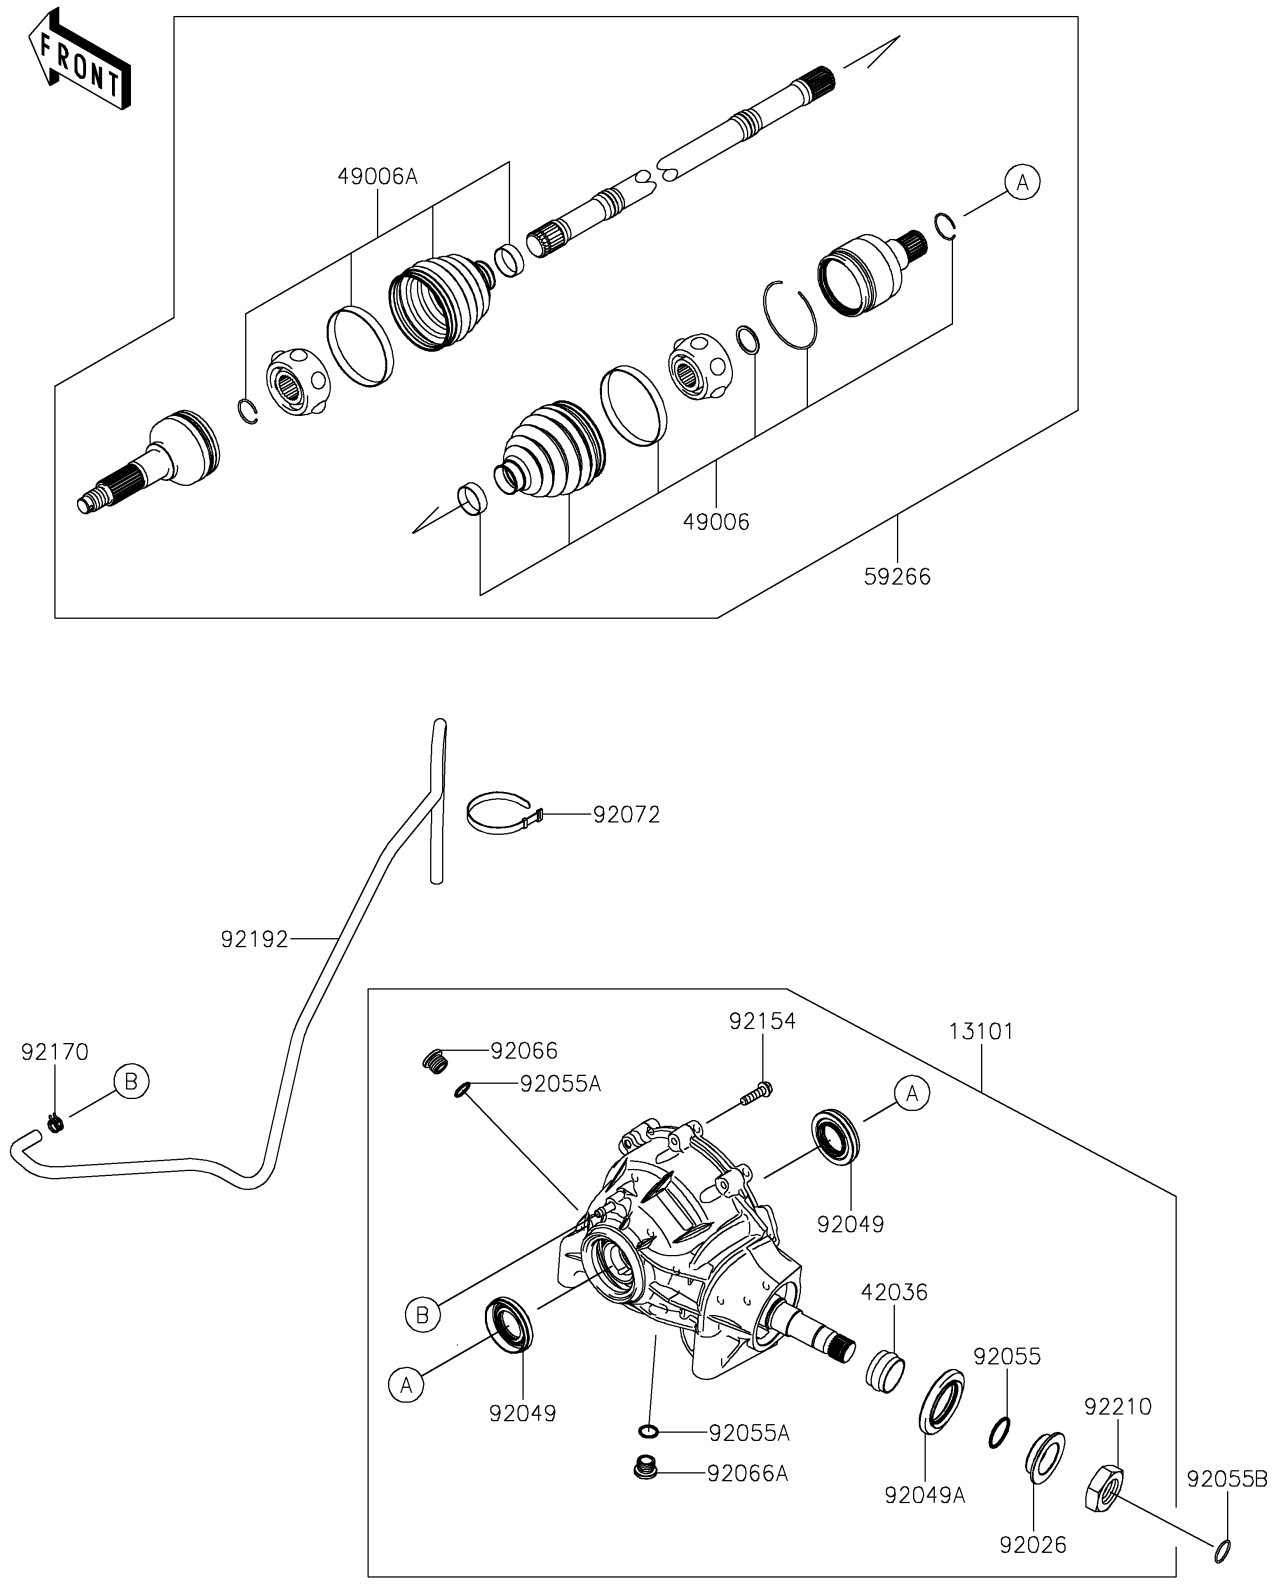

2017 MULE PRO-DXT™ DIESEL PARTS DIAGRAM

Drive Shaft-Front

E3136

2017 MULE PRO-DXT™ DIESEL PARTS LIST

Drive Shaft-Front

ITEM NAME	PART NUMBER	QUANTITY
GEAR-ASSY,FRONT DIFFERENTIAL (Ref # 13101)	13101-0680	1
SLEEVE (Ref # 42036)	42036-0741	1
BOOT,INSIDE (Ref # 49006)	49006-0578	2
BOOT,OUTSIDE (Ref # 49006A)	49006-0584	2
JOINT-BALL,FR (Ref # 59266)	59266-0710	2
SPACER (Ref # 92026)	92026-0776	1
SEAL-OIL,33X60X7 (Ref # 92049)	92049-0760	2
SEAL-OIL,44X72X7 (Ref # 92049A)	92049-0766	1
RING-O (Ref # 92055)	92055-0788	1
RING-O,15.3X2.2 (Ref # 92055A)	92055-0830	2
RING-O,22.1X1.9 (Ref # 92055B)	92055-1617	1
PLUG (Ref # 92066)	92066-0777	1
PLUG (Ref # 92066A)	92066-0778	1
BAND,L=186 (Ref # 92072)	92072-056	1
BOLT,FLANGED,8X30 (Ref # 92154)	92154-1370	10
CLAMP (Ref # 92170)	92170-2082	1
TUBE,BREATHER (Ref # 92192)	92192-1341	1
NUT (Ref # 92210)	92210-0894	1