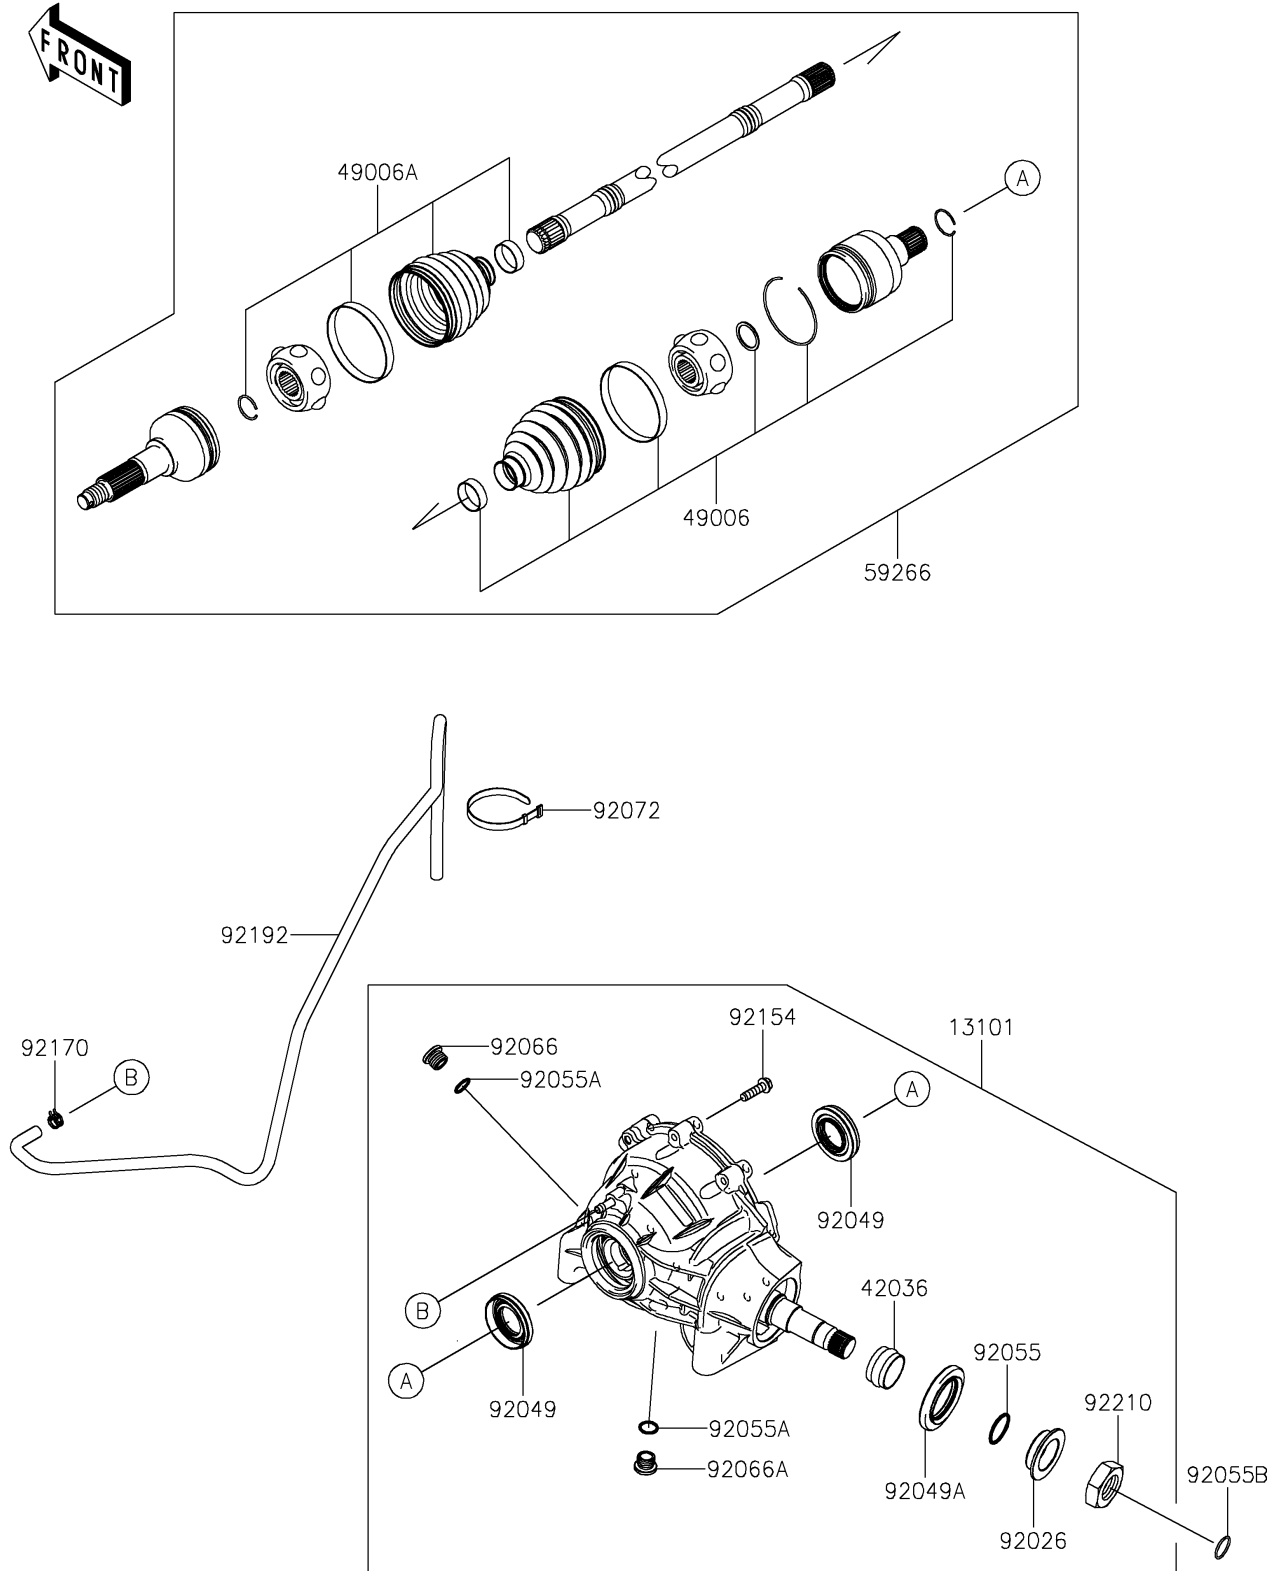

2018 MULE PRO-DXT™ DIESEL PARTS DIAGRAM

Drive Shaft-Front

E3136

2018 MULE PRO-DXT™ DIESEL PARTS LIST

Drive Shaft-Front

| ITEM NAME | PART NUMBER | QUANTITY |
|--|-------------|----------|
| GEAR-ASSY,FRONT DIFFERENTIAL (Ref # 13101) | 13101-0680 | 1 |
| SLEEVE (Ref # 42036) | 42036-0741 | 1 |
| BOOT,INSIDE (Ref # 49006) | 49006-0578 | 2 |
| BOOT,OUTSIDE (Ref # 49006A) | 49006-0584 | 2 |
| JOINT-BALL,FR (Ref # 59266) | 59266-0710 | 2 |
| SPACER (Ref # 92026) | 92026-0776 | 1 |
| SEAL-OIL,33X60X7 (Ref # 92049) | 92049-0760 | 2 |
| SEAL-OIL,44X72X7 (Ref # 92049A) | 92049-0766 | 1 |
| RING-O (Ref # 92055) | 92055-0788 | 1 |
| RING-O,15.3X2.2 (Ref # 92055A) | 92055-0830 | 2 |
| RING-O,22.1X1.9 (Ref # 92055B) | 92055-1617 | 1 |
| PLUG (Ref # 92066) | 92066-0777 | 1 |
| PLUG (Ref # 92066A) | 92066-0778 | 1 |
| BAND,L=186 (Ref # 92072) | 92072-056 | 1 |
| BOLT,FLANGED,8X30 (Ref # 92154) | 92154-1370 | 10 |
| CLAMP (Ref # 92170) | 92170-2082 | 1 |
| TUBE,BREATHER (Ref # 92192) | 92192-1341 | 1 |
| NUT (Ref # 92210) | 92210-0894 | 1 |